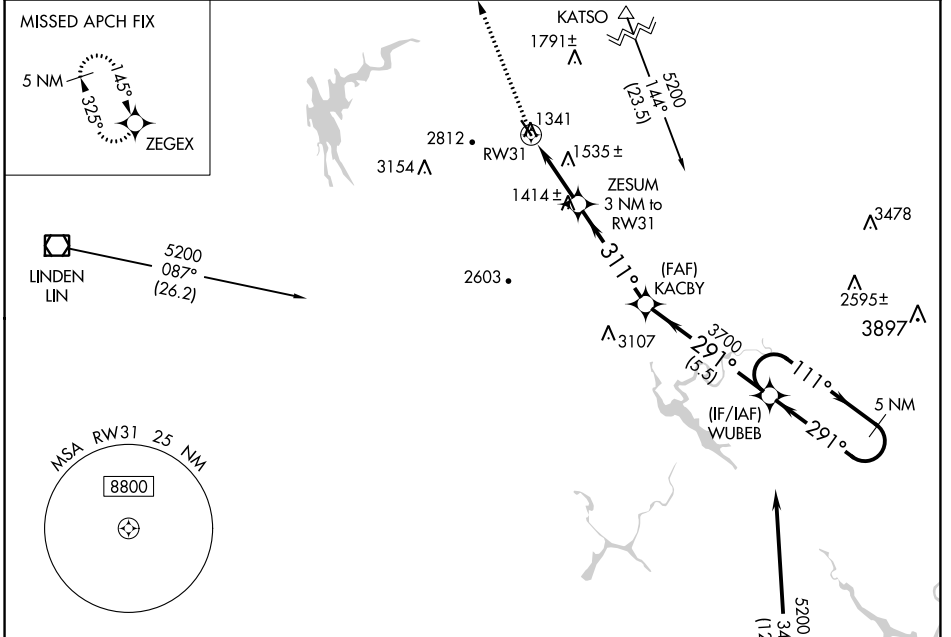

WAAS CH 81842 W31A	APP CRS 311°	Rwy Idg TDZE Apt Elev	3602 1328 1328
--	------------------------	-----------------------------	---

RNAV (GPS) RWY 31

CALAVERAS COUNTY/MAURY RASMUSSEN FLD (CPU)

RNP APCH. MISSED APPROACH: Climb to 4400 direct ZEGEX and hold, continue climb-in-hold to 4400.

▲ Circling NA southwest of Rwy 31-13.

AWOS-3P 118.525	NORCAL APP CON 125.1 363.2	UNICOM 123.0 (CTAF) 📞
---------------------------	--------------------------------------	--

ELEV 1328	TDZE 1328
-----------	-----------

CATEGORY	A	B	C	D
LP MDA	1600-1 272 (300-1)			NA
LNAV MDA	1860-1	532 (600-1)	1860-1½ 532 (600-1½)	NA
📞 CIRCLING	1860-1 532 (600-1)	2040-1 712 (800-1)	2360-3 1032 (1100-3)	NA

SW-2, 28 NOV 2024 to 26 DEC 2024

SW-2, 28 NOV 2024 to 26 DEC 2024