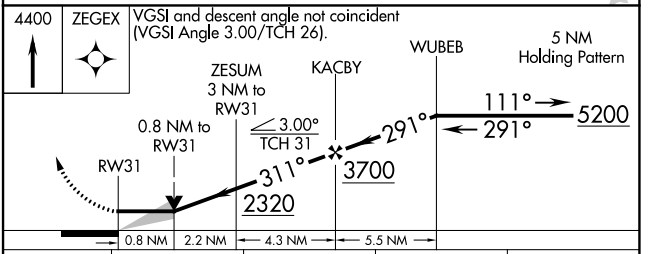

CATEGORY	A	B	C	D
LP MDA	1600-1 272 (300-1)			NA
LNAV MDA	1860-1	532 (600-1)	1860-1½ 532 (600-1½)	NA
📞 CIRCLING	1860-1 532 (600-1)	2040-1 712 (800-1)	2360-3 1032 (1100-3)	NA

SW-2, 28 NOV 2024 to 26 DEC 2024

SW-2, 28 NOV 2024 to 26 DEC 2024