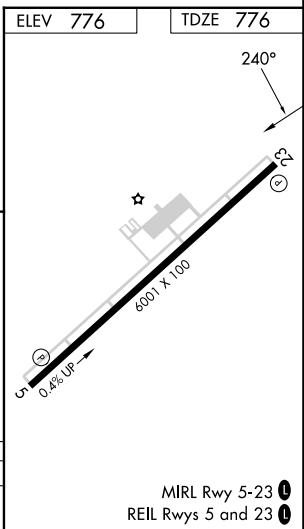

APP CRS <b>240°</b>	Rwy Idg TDZE Apt Elev	<b>6001</b> <b>776</b> <b>776</b>
------------------------	-----------------------------	---

# RNAV (GPS) RWY 23

ADDINGTON FLD (EKK)

RNP APCH.			
 			

MISSED APPROACH: Climb to 3000 direct YOYGU and on track 225° to RISZO and hold.

AWOS-3 <b>121.025</b>	LOUISVILLE APP CON <b>132.075 327.0</b>	CLNC DEL <b>119.45</b>	UNICOM <b>122.8 (CTAF)</b> 
--------------------------	--	---------------------------	---