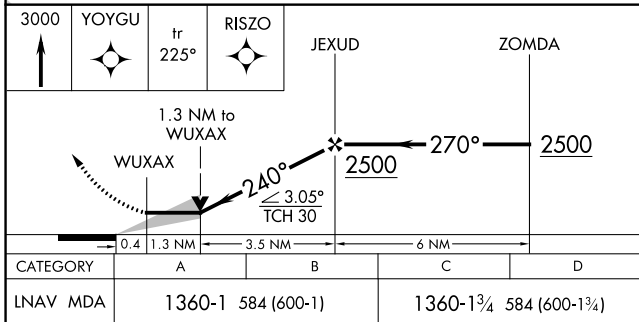

APP CRS <b>240°</b>	Rwy Idg TDZE Apt Elev	<b>6001</b> <b>776</b> <b>776</b>
------------------------	-----------------------------	---

# RNAV (GPS) RWY 23

ADDINGTON FLD (EKK)

RNP APCH.			
 			

MISSED APPROACH: Climb to 3000 direct YOYGU and on track 225° to RISZO and hold.

AWOS-3 <b>121.025</b>	LOUISVILLE APP CON <b>132.075 327.0</b>	CLNC DEL <b>119.45</b>	UNICOM <b>122.8 (CTAF)</b> 
--------------------------	--	---------------------------	---