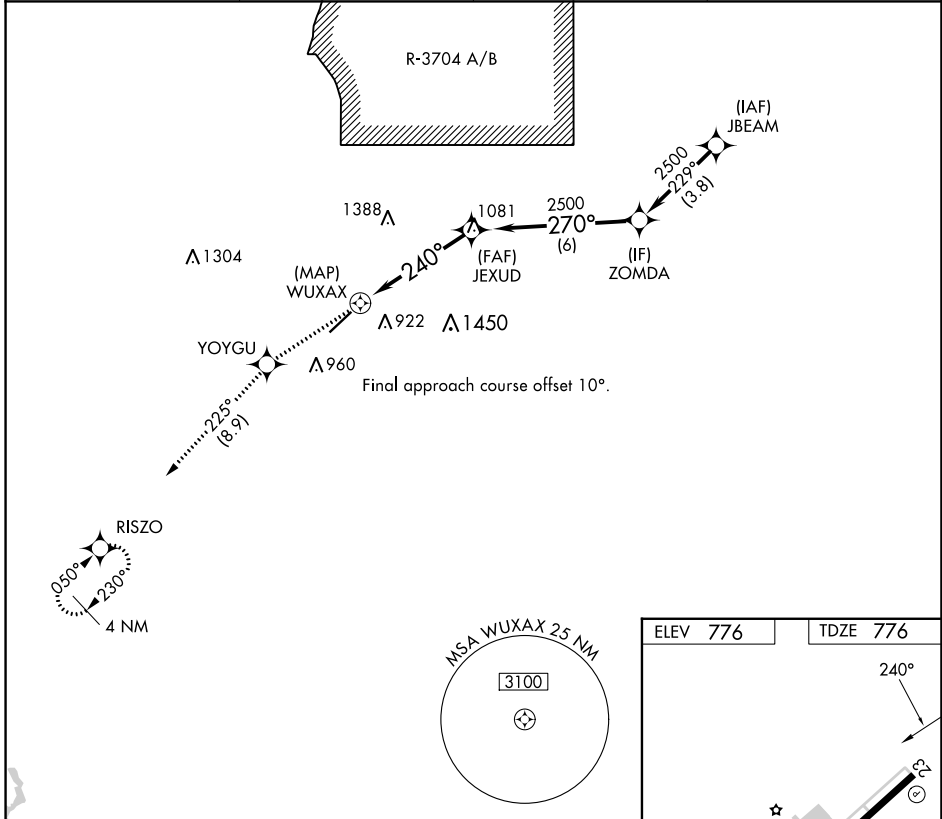

APP CRS <b>240°</b>	Rwy Idg TDZE Apt Elev	<b>6001</b> <b>776</b> <b>776</b>
------------------------	-----------------------------	---

# RNAV (GPS) RWY 23

ADDINGTON FLD (EKK)

RNP APCH.			
 			

MISSED APPROACH: Climb to 3000 direct YOYGU and on track 225° to RISZO and hold.

AWOS-3 <b>121.025</b>	LOUISVILLE APP CON <b>132.075 327.0</b>	CLNC DEL <b>119.45</b>	UNICOM <b>122.8 (CTAF)</b> 
--------------------------	--	---------------------------	---

SE-1, 28 NOV 2024 to 26 DEC 2024

SE-1, 28 NOV 2024 to 26 DEC 2024