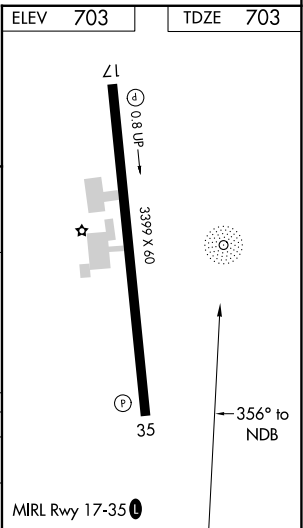

NDB HHH 359	APP CRS 356°	Rwy Idg TDZE Apt Elev	3399 703 703
-----------------------	------------------------	-----------------------------	---

NDB RWY 35

DEVINE MUNI (23R)

▼ Use Castroville Muni altimeter setting; when not received, use South Texas Rgnl at Hondo altimeter setting and increase all MDA 40 feet. Helicopter visibility reduction below 1 SM NA. Night landing: Rwy 35 NA.

▲ NA MISSED APPROACH: Climbing left turn to 2400 in HHH NDB holding pattern.

CVB AWOS-3 119.25	HOUSTON CENTER 134.95 269.4	CTAF 122.9
-----------------------------	---------------------------------------	----------------------