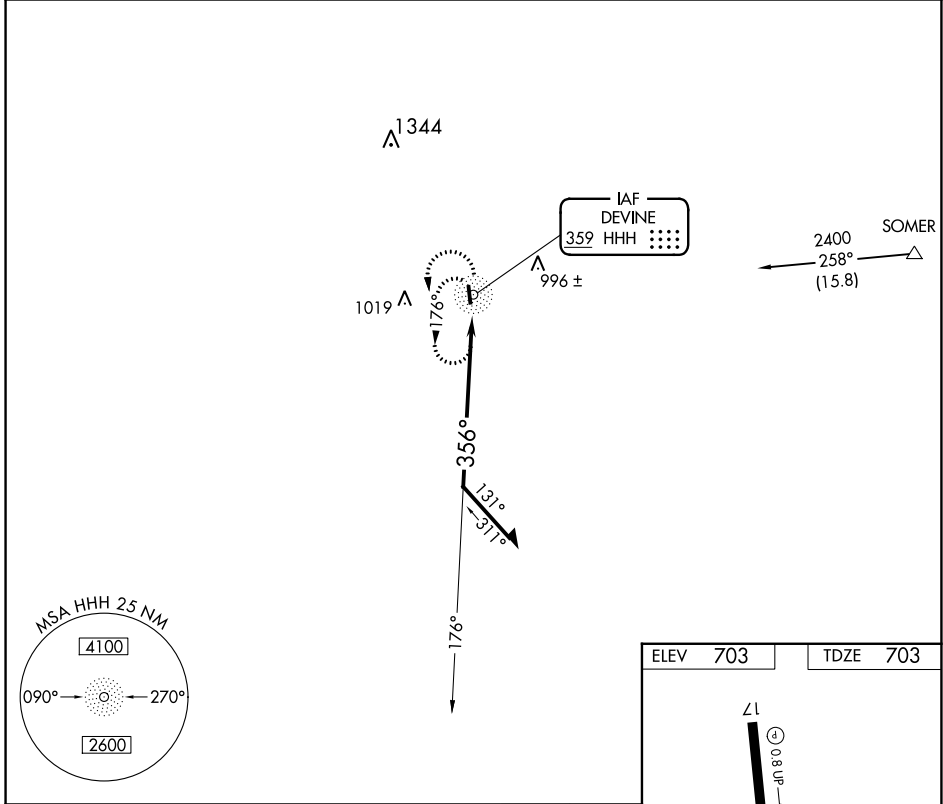

NDB HHH 359	APP CRS 356°	Rwy Idg TDZE Apt Elev	3399 703 703
-----------------------	------------------------	-----------------------------	---

NDB RWY 35

DEVINE MUNI (23R)

▼ Use Castroville Muni altimeter setting; when not received, use South Texas Rgnl at Hondo altimeter setting and increase all MDA 40 feet. Helicopter visibility reduction below 1 SM NA. Night landing: Rwy 35 NA.

▲ NA MISSED APPROACH: Climbing left turn to 2400 in HHH NDB holding pattern.

CVB AWOS-3 119.25	HOUSTON CENTER 134.95 269.4	CTAF 122.9
-----------------------------	---------------------------------------	----------------------

CATEGORY	A	B	C	D
S-35	1340-1	637 (700-1)		NA
CIRCLING	1380-1	677 (700-1)		NA

SC-3, 28 NOV 2024 to 26 DEC 2024

SC-3, 28 NOV 2024 to 26 DEC 2024