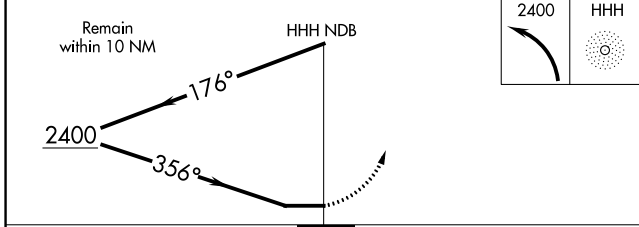

NDB HHH 359	APP CRS 356°	Rwy Idg TDZE Apt Elev	3399 703 703
-----------------------	------------------------	-----------------------------	---

NDB RWY 35

DEVINE MUNI (23R)

▼ Use Castroville Muni altimeter setting; when not received, use South Texas Rgnl at Hondo altimeter setting and increase all MDA 40 feet. Helicopter visibility reduction below 1 SM NA. Night landing: Rwy 35 NA.

▲ NA MISSED APPROACH: Climbing left turn to 2400 in HHH NDB holding pattern.

CVB AWOS-3 119.25	HOUSTON CENTER 134.95 269.4	CTAF 122.9
-----------------------------	---------------------------------------	----------------------