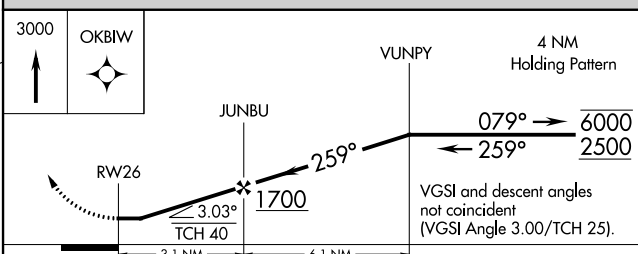

CATEGORY	A	B	C	D
LNAV MDA	1180-1	519 (600-1)	1180-1½ 519 (600-1½)	NA
CIRCLING	1180-1	512 (600-1)	1240-1½ 572 (600-1½)	NA