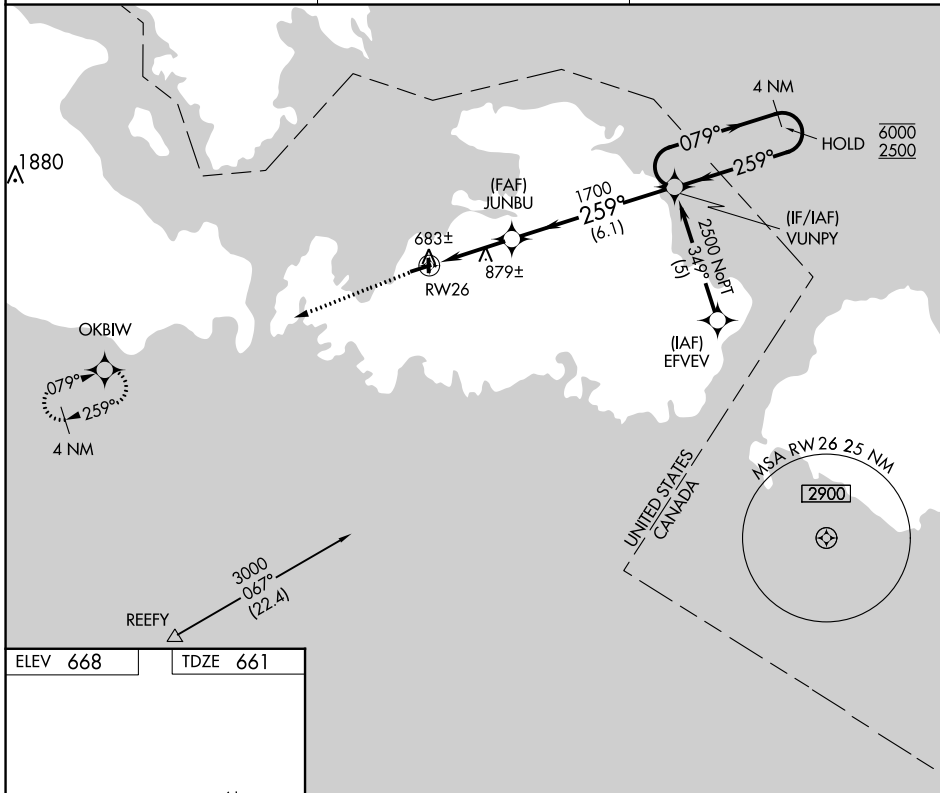

APP CRS 259°	Rwy Idg TDZE Apt Elev	3830 661 668
------------------------	-----------------------------	---

RNAV (GPS) RWY 26

DRUMMOND ISLAND (DRM)

RNP APCH.

▼ Rwy 26 helicopter visibility reduction below 1 SM NA.
Procedure NA at night. Circling to Rwy 1-19 NA.

MISSED APPROACH: Climb to 3000 direct OKBIW and hold.

AWOS-3 118.325	TORONTO CENTER 132.65 344.5	UNICOM 122.8 (CTAF) U
--------------------------	---------------------------------------	--

EC-1, 28 NOV 2024 to 26 DEC 2024

EC-1, 28 NOV 2024 to 26 DEC 2024

ELEV 668	TDZE 661
----------	----------

CATEGORY	A	B	C	D
LNAV MDA	1180-1	519 (600-1)	1180-1½ 519 (600-1½)	NA
CIRCLING	1180-1	512 (600-1)	1240-1½ 572 (600-1½)	NA