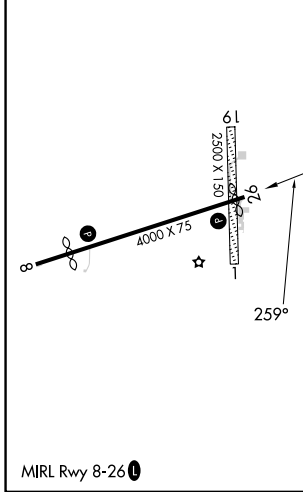

CATEGORY	A	B	C	D
LNAV MDA	1180-1	519 (600-1)	1180-1½ 519 (600-1½)	NA
CIRCLING	1180-1	512 (600-1)	1240-1½ 572 (600-1½)	NA