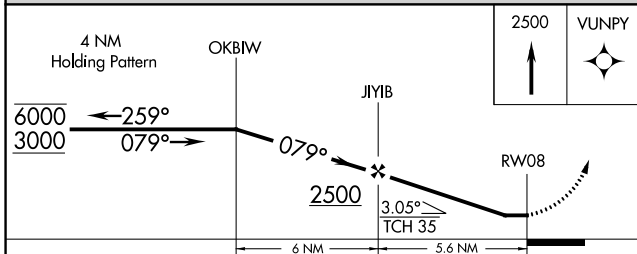

CATEGORY	A	B	C	D
RNAV MDA	1120-1	459 (500-1)	1120-1¼ 459 (500-1¼)	NA
CIRCLING	1160-1	492 (500-1)	1240-1½ 572 (600-1½)	NA