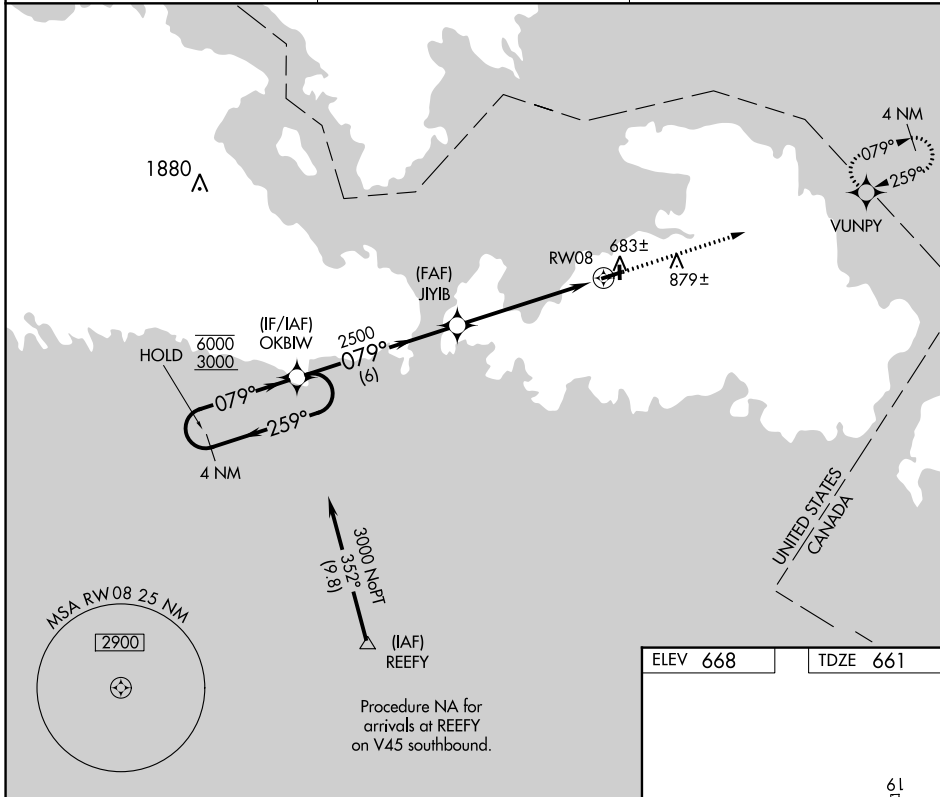

APP CRS 079°	Rwy Idg TDZE Apt Elev	3350 661 668
------------------------	-----------------------------	---

RNAV (GPS) RWY 8

DRUMMOND ISLAND (DRM)

RNP APCH.

▼ Rwy 8 helicopter visibility reduction below 1 SM NA.
Procedure NA at night. Circling to Rwy 1-19 NA.

MISSED APPROACH: Climb to 2500 direct VUNPY and hold.

AWOS-3 118.325	TORONTO CENTER 132.65 344.5	UNICOM 122.8 (CTAF) 0
--------------------------	---------------------------------------	---------------------------------

EC-1, 28 NOV 2024 to 26 DEC 2024

EC-1, 28 NOV 2024 to 26 DEC 2024

ELEV 668	TDZE 661
----------	----------

CATEGORY	A	B	C	D
RNAV MDA	1120-1	459 (500-1)	1120-1¼ 459 (500-1¼)	NA
CIRCLING	1160-1	492 (500-1)	1240-1½ 572 (600-1½)	NA