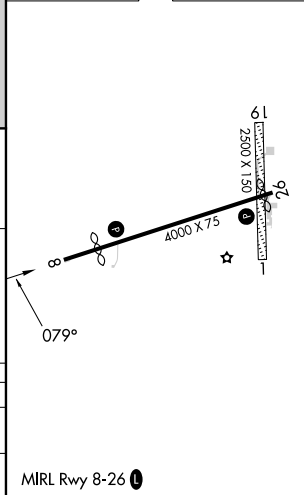

CATEGORY	A	B	C	D
RNAV MDA	1120-1	459 (500-1)	1120-1¼ 459 (500-1¼)	NA
CIRCLING	1160-1	492 (500-1)	1240-1½ 572 (600-1½)	NA