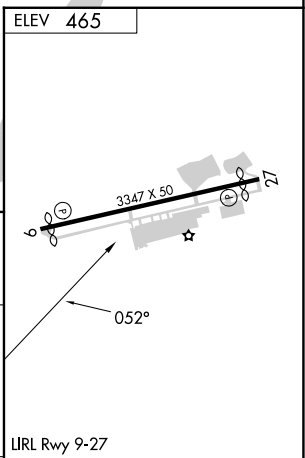

VORTAC MXE 113.2 Chan 79	APP CRS 052°	Rwy Idg TDZE Apt Elev	N/A N/A 465
---------------------------------------	------------------------	-----------------------------	--

VOR-A
BRANDYWINE RGNL (OQN)

⚠ When local altimeter setting not received, use Coatesville altimeter setting and increase all MDA's 60 feet.

MISSED APPROACH: Climbing left turn to 2000 direct MXE VORTAC and hold.

AWOS-3T 121.4	PHILADELPHIA APP CON 124.35 319.15	CLNC DEL 125.6	UNICOM 123.075 (CTAF)
-------------------------	--	--------------------------	---------------------------------

CATEGORY	A	B	C	D	FAF to MAP 5.7 NM					
	CIRCLING	1080-1	615 (700-1)	NA	Knots	60	90	120	150	180
					Min:Sec	5:42	3:48	2:51	2:17	1:54

NE-4, 28 NOV 2024 to 26 DEC 2024

NE-4, 28 NOV 2024 to 26 DEC 2024