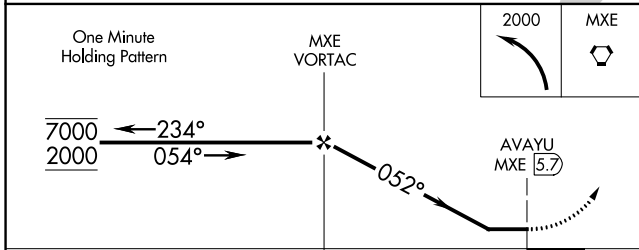

VORTAC MXE 113.2 Chan 79	APP CRS 052°	Rwy Idg TDZE Apt Elev	N/A N/A 465
---------------------------------------	------------------------	-----------------------------	--

VOR-A
BRANDYWINE RGNL (OQN)

⚠ When local altimeter setting not received, use Coatesville altimeter setting and increase all MDA's 60 feet.

MISSED APPROACH: Climbing left turn to 2000 direct MXE VORTAC and hold.

AWOS-3T 121.4	PHILADELPHIA APP CON 124.35 319.15	CLNC DEL 125.6	UNICOM 123.075 (CTAF)
-------------------------	--	--------------------------	---------------------------------

CATEGORY	A	B	C	D	FAF to MAP 5.7 NM					
	CIRCLING	1080-1	615 (700-1)	NA	Knots	60	90	120	150	180
					Min:Sec	5:42	3:48	2:51	2:17	1:54

NE-4, 28 NOV 2024 to 26 DEC 2024

NE-4, 28 NOV 2024 to 26 DEC 2024