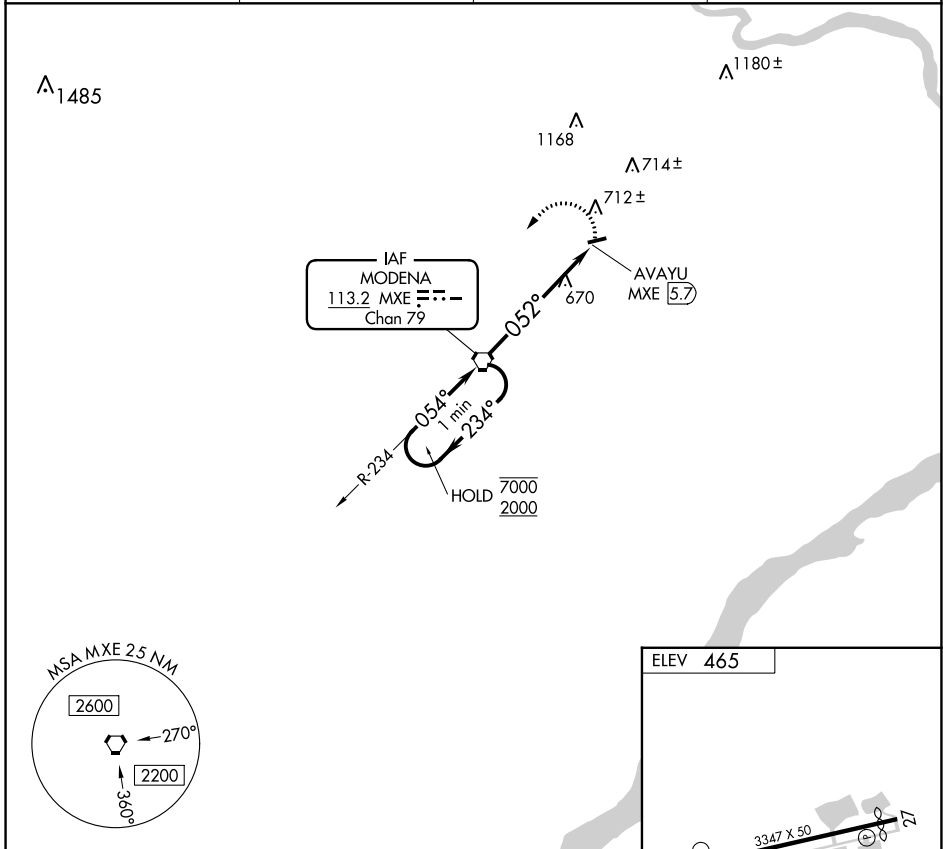

VORTAC MXE 113.2 Chan 79	APP CRS 052°	Rwy Idg TDZE Apt Elev	N/A N/A 465
---------------------------------------	------------------------	-----------------------------	--

VOR-A
BRANDYWINE RGNL (OQN)

⚠ When local altimeter setting not received, use Coatesville altimeter setting and increase all MDA's 60 feet.

MISSED APPROACH: Climbing left turn to 2000 direct MXE VORTAC and hold.

AWOS-3T 121.4	PHILADELPHIA APP CON 124.35 319.15	CLNC DEL 125.6	UNICOM 123.075 (CTAF)
-------------------------	--	--------------------------	---------------------------------

CATEGORY	A	B	C	D	FAF to MAP 5.7 NM					
	CIRCLING	1080-1	615 (700-1)	NA	Knots	60	90	120	150	180
					Min:Sec	5:42	3:48	2:51	2:17	1:54

NE-4, 28 NOV 2024 to 26 DEC 2024

NE-4, 28 NOV 2024 to 26 DEC 2024