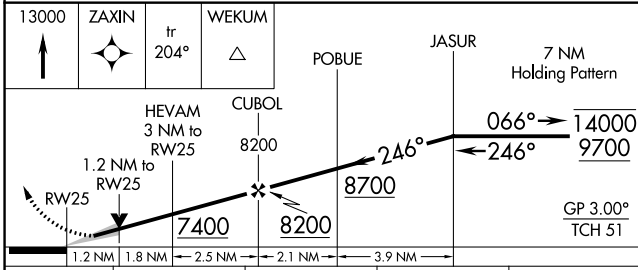

WAAS CH 72718 W25A	APP CRS 246°	Rwy Idg TDZE Apt Elev 7200 6405 6416
--	------------------------	--

RNAV (GPS) RWY 25

SHOW LOW RGNL (SOW)

RNP APCH-GPS.

⚠ Circling NA southeast of Rws 4 and 25. Circling Rwy 4 NA at night.
⚠ For uncompensated Baro-VNAV systems, LNAV/VNAV NA below -15°C or above 54°C.

MISSED APPROACH: Climb to 13000 direct ZAXIN and on track 204° to WEKUM and hold, continue climb-in-hold to 13000.

AWOS-3 118.075	ALBUQUERQUE CENTER 132.9 239.05	UNICOM 123.0 (CTAF) 0
--------------------------	---	---------------------------------

SW-4, 28 NOV 2024 to 26 DEC 2024

SW-4, 28 NOV 2024 to 26 DEC 2024

ELEV 6416	D TDZE 6405
-----------	--------------------

CATEGORY	A	B	C	D
LPV DA		6605-3/4	200 (200-3/4)	
LNAV/VNAV DA		6704-7/8	299 (300-7/8)	
LNAV MDA	6820-1	415 (500-1)	6820-1 1/8	415 (500-1 1/8)
C CIRCLING	6840-1 424 (500-1)	6880-1 464 (500-1)	7180-2 1/4 764 (800-2 1/4)	7340-3 924 (1000-3)