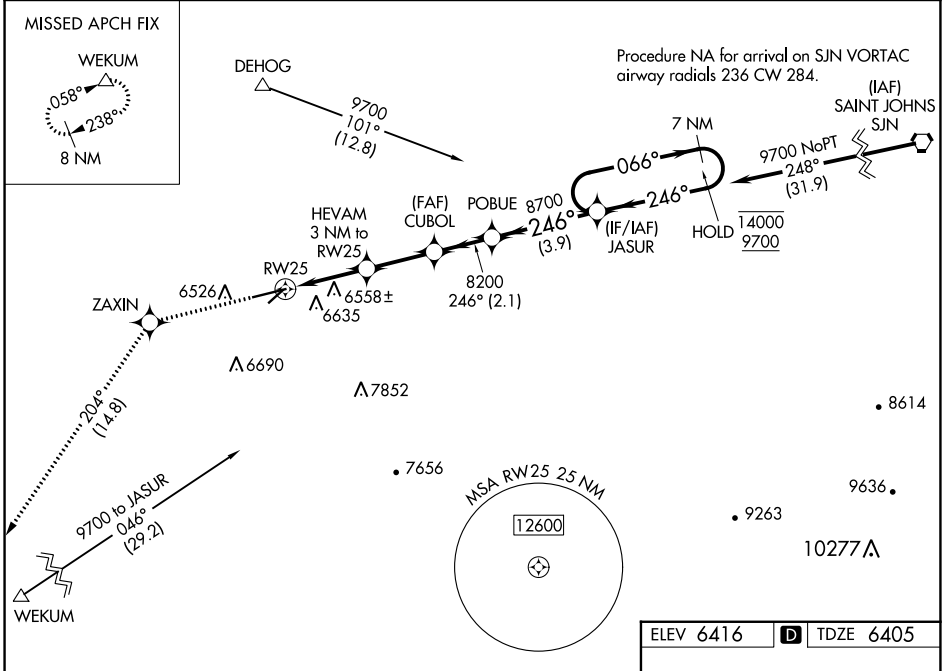

WAAS CH 72718 W25A	APP CRS 246°	Rwy Idg TDZE Apt Elev 7200 6405 6416
--	------------------------	--

RNAV (GPS) RWY 25

SHOW LOW RGNL (SOW)

RNP APCH-GPS.

⚠ Circling NA southeast of Rws 4 and 25. Circling Rwy 4 NA at night.
⚠ For uncompensated Baro-VNAV systems, LNAV/VNAV NA below -15°C or above 54°C.

MISSED APPROACH: Climb to 13000 direct ZAXIN and on track 204° to WEKUM and hold, continue climb-in-hold to 13000.

AWOS-3 118.075	ALBUQUERQUE CENTER 132.9 239.05	UNICOM 123.0 (CTAF) 0
--------------------------	---	---------------------------------

SW-4, 28 NOV 2024 to 26 DEC 2024

SW-4, 28 NOV 2024 to 26 DEC 2024

ELEV 6416	D TDZE 6405
-----------	--------------------

CATEGORY	A	B	C	D
LPV DA		6605-3/4	200 (200-3/4)	
LNAV/VNAV DA		6704-7/8	299 (300-7/8)	
LNAV MDA	6820-1	415 (500-1)	6820-1 1/8	415 (500-1 1/8)
C CIRCLING	6840-1 424 (500-1)	6880-1 464 (500-1)	7180-2 1/4 764 (800-2 1/4)	7340-3 924 (1000-3)