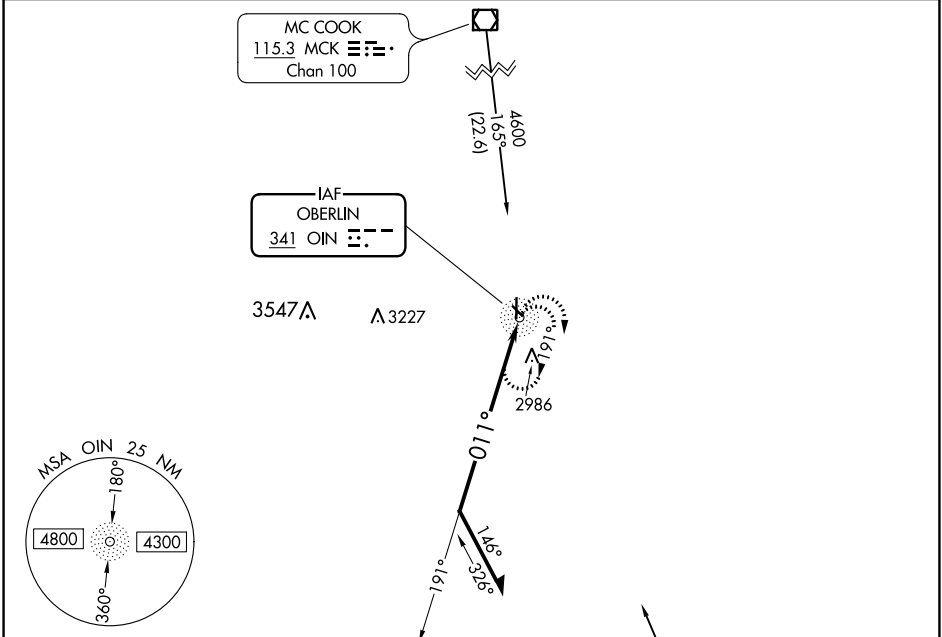

NDB OIN	APP CRS	Rwy Idg	3501
341	011°	TDZE	2702
		Apt Elev	2707

NDB RWY 35

OBERLIN MUNI (OIN)

⚠ Circling to Rwy 12, 17, 30 NA at night.

MISSED APPROACH: Climbing right turn to 4600 in OIN NDB holding pattern.

AWOS-3 119.225	DENVER CENTER 132.7 226.675	UNICOM 122.8 (CTAF)
--------------------------	---------------------------------------	-------------------------------

ELEV 2707	D	TDZE 2702
-----------	----------	-----------

CATEGORY	A	B	C	D
S-35	3420-1	718 (800-1)	3420-2 718 (800-2)	NA
C CIRCLING	3420-1	713 (800-1)	3420-2 713 (800-2)	NA

NC-2, 28 NOV 2024 to 26 DEC 2024

NC-2, 28 NOV 2024 to 26 DEC 2024