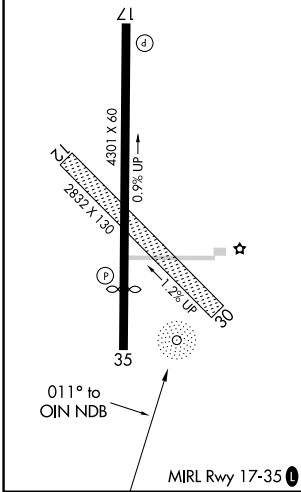

NDB OIN	APP CRS	Rwy Idg	3501
341	011°	TDZE	2702
		Apt Elev	2707

NDB RWY 35

OBERLIN MUNI (OIN)

⚠ Circling to Rwy 12, 17, 30 NA at night.

MISSED APPROACH: Climbing right turn to 4600 in OIN NDB holding pattern.

AWOS-3 119.225	DENVER CENTER 132.7 226.675	UNICOM 122.8 (CTAF)
--------------------------	---------------------------------------	-------------------------------

ELEV 2707	D	TDZE 2702
-----------	----------	-----------

CATEGORY	A	B	C	D
S-35	3420-1	718 (800-1)	3420-2 718 (800-2)	NA
C CIRCLING	3420-1	713 (800-1)	3420-2 713 (800-2)	NA

NC-2, 28 NOV 2024 to 26 DEC 2024

NC-2, 28 NOV 2024 to 26 DEC 2024