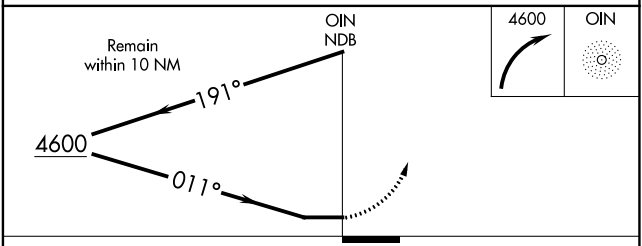

CATEGORY	A	B	C	D
S-35	3420-1	718 (800-1)	3420-2 718 (800-2)	NA
C CIRCLING	3420-1	713 (800-1)	3420-2 713 (800-2)	NA

NC-2, 28 NOV 2024 to 26 DEC 2024

NC-2, 28 NOV 2024 to 26 DEC 2024