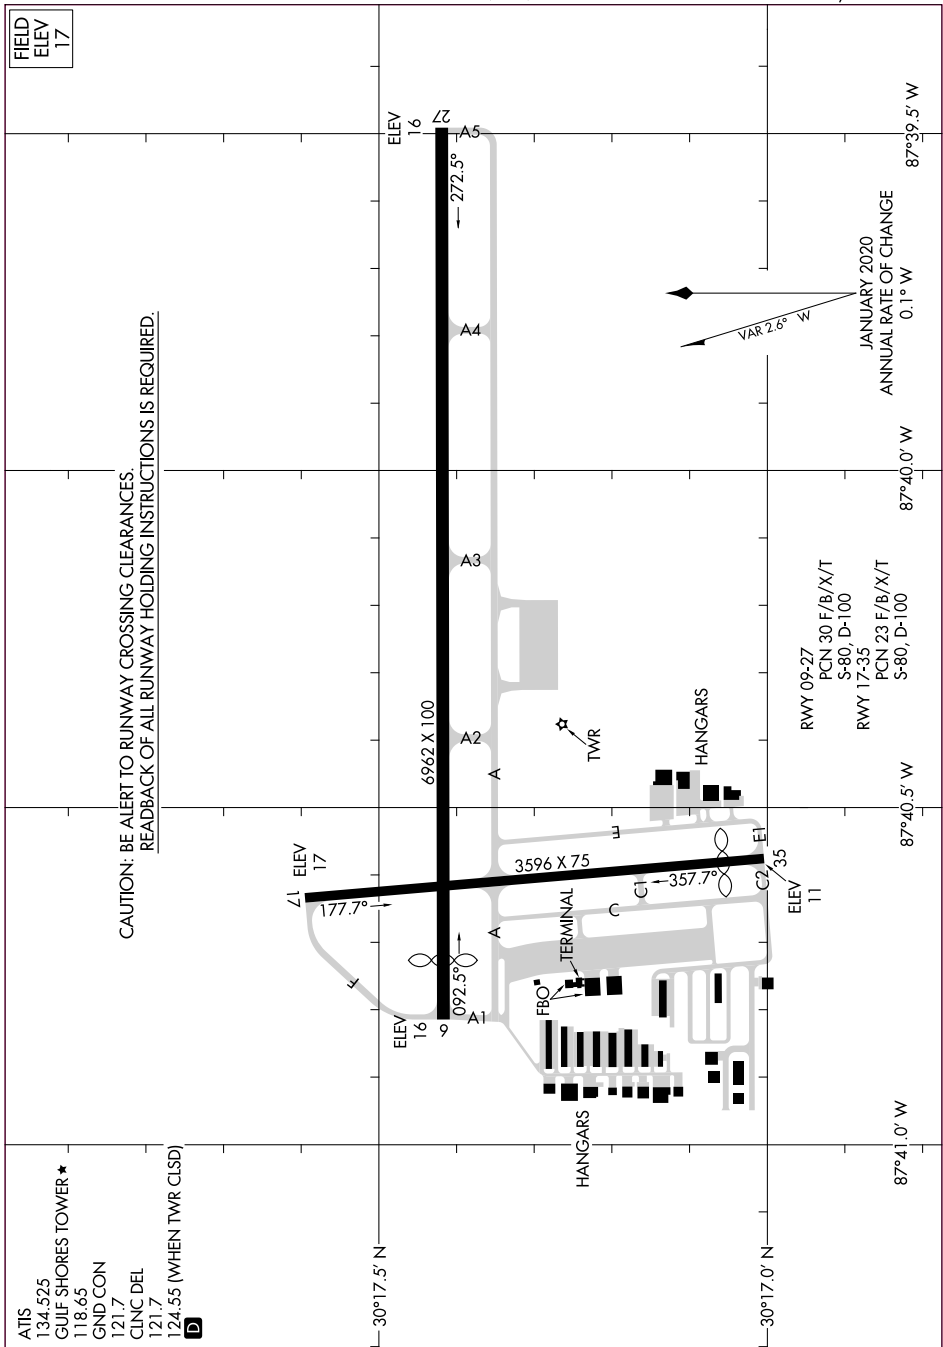

22195

# AIRPORT DIAGRAM

GULF SHORES INTL/JACK EDWARDS FLD (JKA)  
AL-6827 (FAA)  
GULF SHORES, ALABAMA

SE-4, 28 NOV 2024 to 26 DEC 2024

SE-4, 28 NOV 2024 to 26 DEC 2024

# AIRPORT DIAGRAM

22195

GULF SHORES, ALABAMA  
GULF SHORES INTL/JACK EDWARDS FLD (JKA)

- ATIS 134.525
- GULF SHORES TOWER ★ 118.65
- GND CON 121.7
- CLNC DEL 121.7
- 124.55 (WHEN TWR CLSD) **D**

GULF SHORES, ALABAMA