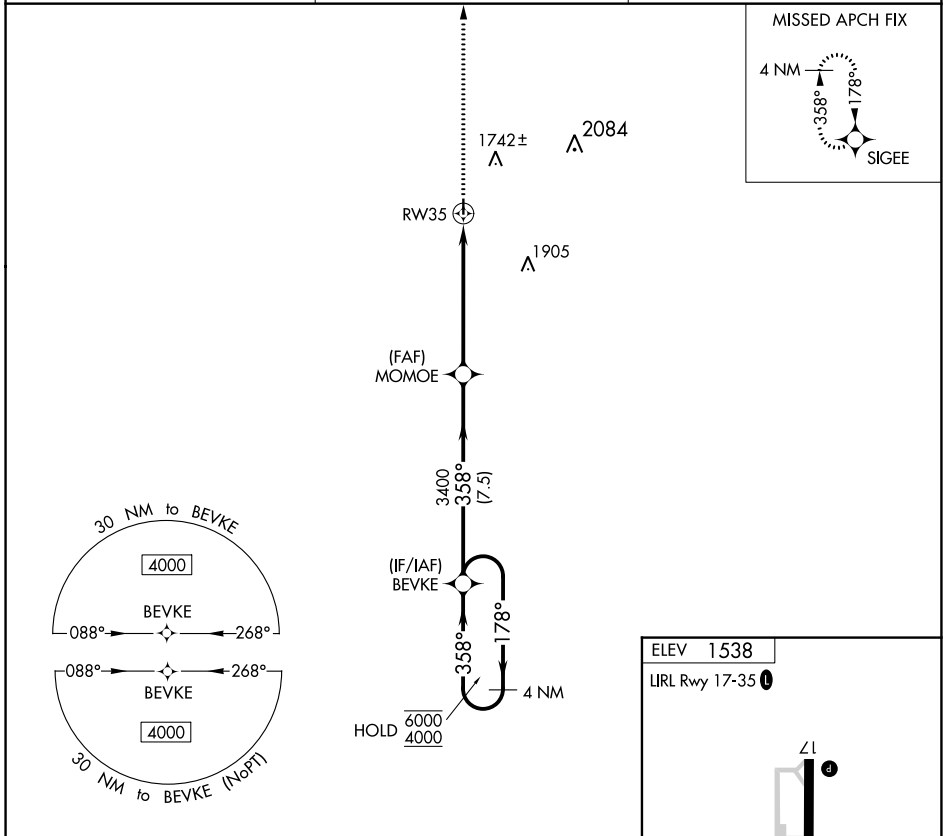

APP CRS 358°	Rwy Idg TDZE Apt Elev	N/A N/A 1538
------------------------	-----------------------------	---

RNAV (GPS)-A

SIBLEY MUNI (ISB)

RNP APCH.	<p>Procedure NA at night. Use Worthington altimeter setting.</p>	MISSED APPROACH: Climb to 4000 direct SIGEE and hold.
-----------	--	---

OTG AWOS-3PT 121.075	MINNEAPOLIS CENTER 132.05 317.4	UNICOM 122.8 (CTAF) 0
--------------------------------	---	---------------------------------

NC-3, 28 NOV 2024 to 26 DEC 2024

NC-3, 28 NOV 2024 to 26 DEC 2024

CATEGORY	A	B	C	D
CIRCLING	2060-1 522 (600-1)	2100-1 562 (600-1)	NA	