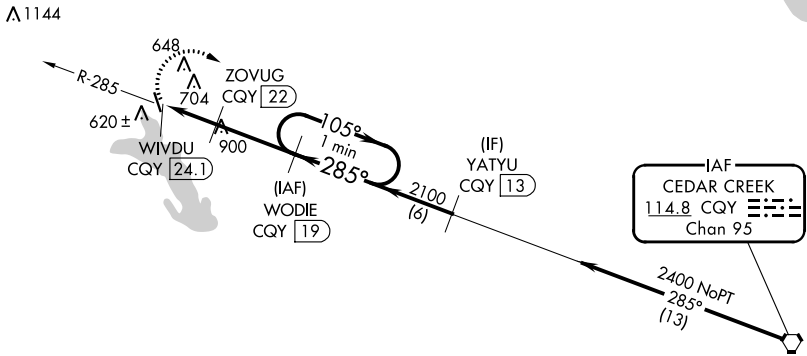

VORTAC CQY 114.8 Chan 95	APP CRS 285°	Rwy Idg TDZE Apt Elev N/A N/A 500
--	------------------------	--

VOR/DME-A

ENNIS MUNI (F41)

NA When local altimeter setting not received, use Midlothian/Waxahachie altimeter setting and increase all MDAs 40 feet and visibility Cat C ¼ SM.

MISSED APPROACH: Climbing right turn to 2400 on CQY R-285 to WODIE/19 DME and hold.

LNC AWOS-3PT 118.975	LONE STAR APP CON 125.2 343.65	CTAF 122.9
--------------------------------	--	----------------------

SC-2, 28 NOV 2024 to 26 DEC 2024

SC-2, 28 NOV 2024 to 26 DEC 2024