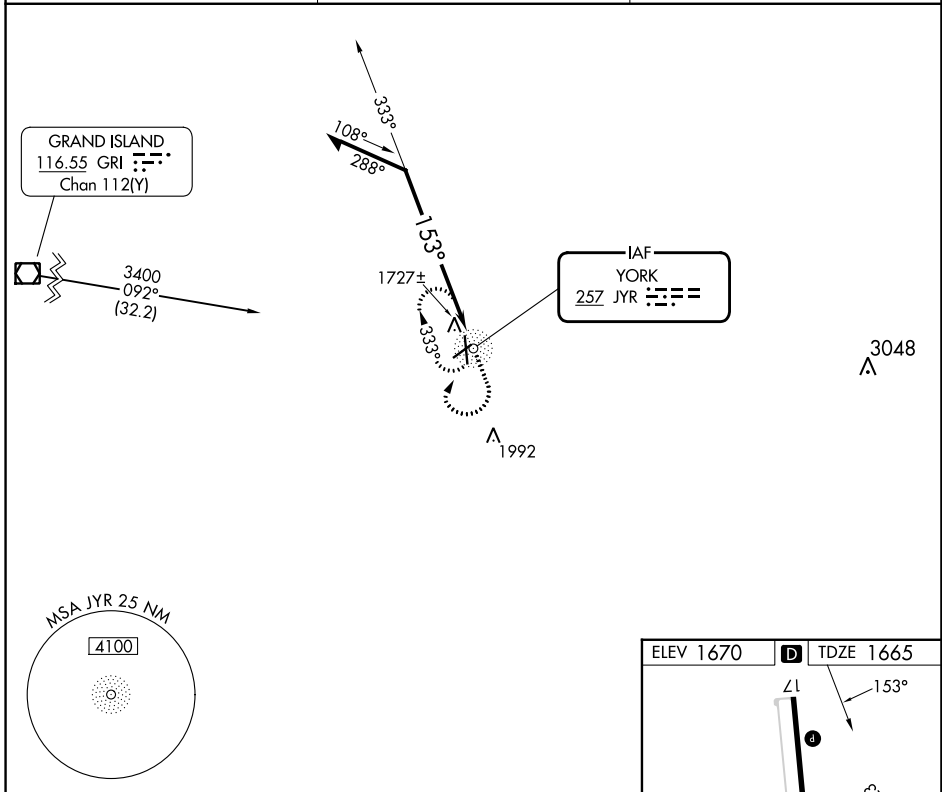

NDB JYR 257	APP CRS 153°	Rwy Idg 5898
		TDZE 1665
		Apt Elev 1670

NDB RWY 17

YORK MUNI (JYR)

▽ When local altimeter setting not received, use Aurora altimeter setting and increase all MDA 60 feet, increase Straight-in and Circling visibilities Cat C ¼ mile. Visibility reduction by helicopters NA.

△ NA

MISSED APPROACH: Climb to 3000 then climbing right turn to 3300 direct JYR NDB and hold.

AWOS-3 124.175	MINNEAPOLIS CENTER 119.4 278.8	UNICOM 122.8 (CTAF) ①
--------------------------	--	---------------------------------

CATEGORY	A	B	C	D
S-17	2300-1	635 (700-1)	2300-1¾ 635 (700-1¾)	NA
CIRCLING	2300-1	630 (700-1)	2300-1¾ 630 (700-1¾)	NA

NC-2, 28 NOV 2024 to 26 DEC 2024

NC-2, 28 NOV 2024 to 26 DEC 2024