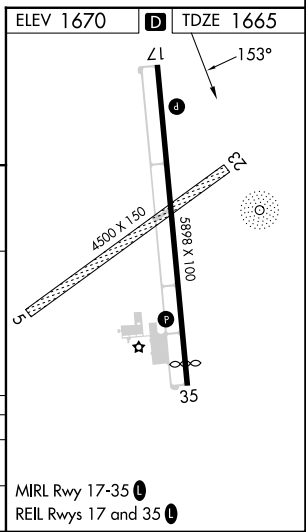

NDB JYR 257	APP CRS 153°	Rwy Idg 5898
		TDZE 1665
		Apt Elev 1670

NDB RWY 17

YORK MUNI (JYR)

▽ When local altimeter setting not received, use Aurora altimeter setting and increase all MDA 60 feet, increase Straight-in and Circling visibilities Cat C ¼ mile. Visibility reduction by helicopters NA.

△ NA

MISSED APPROACH: Climb to 3000 then climbing right turn to 3300 direct JYR NDB and hold.

AWOS-3 124.175	MINNEAPOLIS CENTER 119.4 278.8	UNICOM 122.8 (CTAF) ①
--------------------------	--	---------------------------------

CATEGORY	A	B	C	D
S-17	2300-1	635 (700-1)	2300-1¾ 635 (700-1¾)	NA
CIRCLING	2300-1	630 (700-1)	2300-1¾ 630 (700-1¾)	NA

NC-2, 28 NOV 2024 to 26 DEC 2024

NC-2, 28 NOV 2024 to 26 DEC 2024