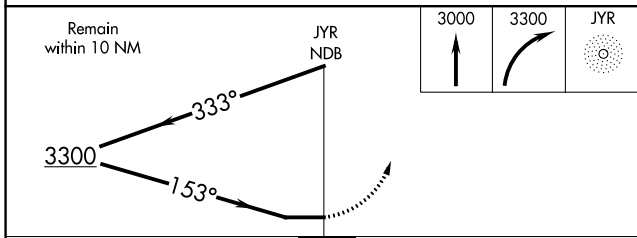

NDB JYR 257	APP CRS 153°	Rwy Idg 5898
		TDZE 1665
		Apt Elev 1670

NDB RWY 17

YORK MUNI (JYR)

▽ When local altimeter setting not received, use Aurora altimeter setting and increase all MDA 60 feet, increase Straight-in and Circling visibilities Cat C ¼ mile. Visibility reduction by helicopters NA.

△ NA

MISSED APPROACH: Climb to 3000 then climbing right turn to 3300 direct JYR NDB and hold.

AWOS-3 124.175	MINNEAPOLIS CENTER 119.4 278.8	UNICOM 122.8 (CTAF) ①
--------------------------	--	---------------------------------