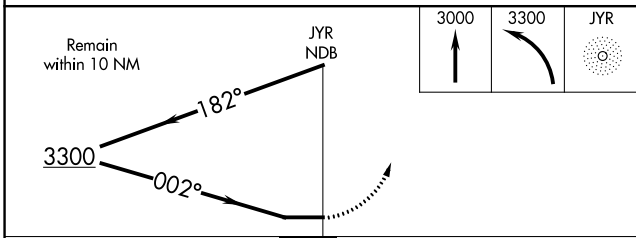

NDB JYR 257	APP CRS 002°	Rwy Idg TDZE Apt Elev	5498 1670 1670

NDB RWY 35

YORK MUNI (JYR)

⚠ NA When local altimeter setting not received, use Aurora altimeter setting and increase all MDA 60 feet.

MISSED APPROACH: Climb to 3000 then climbing left turn to 3300 direct JYR NDB and hold.

AWOS-3 124.175	MINNEAPOLIS CENTER 119.4 278.8	UNICOM 122.8 (CTAF) 0

CATEGORY	A	B	C	D
S-35	2420-1 750 (800-1)	2420-1¼ 750 (800-1¼)	2420-2¼ 750 (800-2¼)	NA
CIRCLING	2420-1 750 (800-1)	2420-1¼ 750 (800-1¼)	2420-2¼ 750 (800-2¼)	NA

NC-2, 28 NOV 2024 to 26 DEC 2024

NC-2, 28 NOV 2024 to 26 DEC 2024