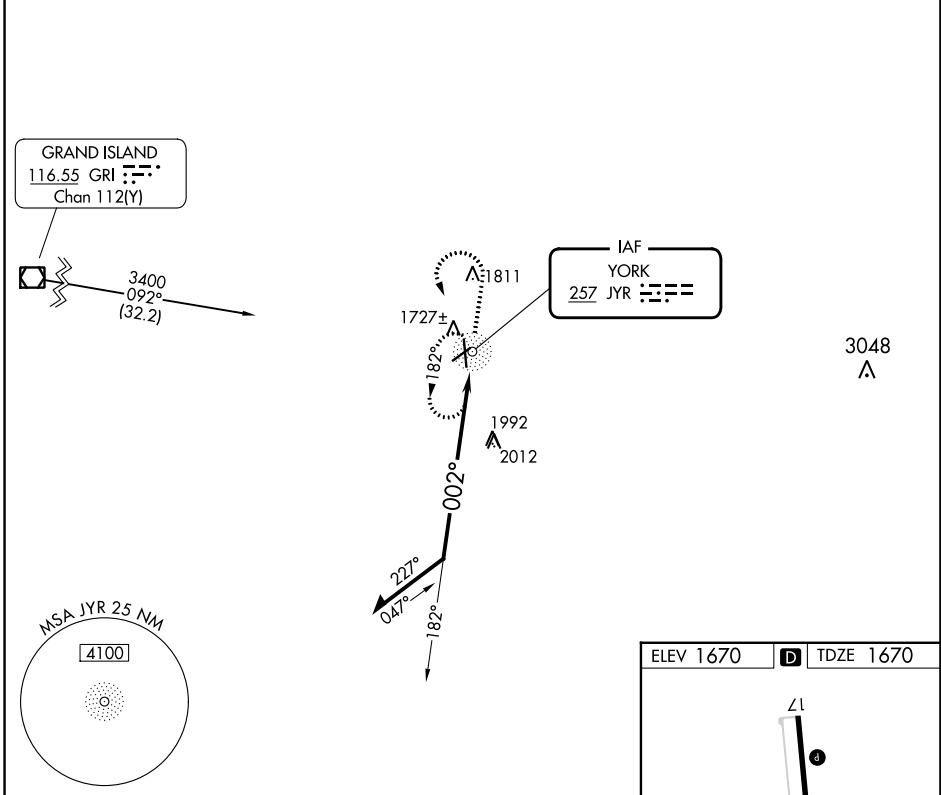

NDB JYR <b>257</b>	APP CRS <b>002°</b>	Rwy Idg TDZE Apt Elev	<b>5498</b> <b>1670</b> <b>1670</b>
-----------------------	------------------------	-----------------------------	---

# NDB RWY 35

YORK MUNI (JYR)

**⚠ NA** When local altimeter setting not received, use Aurora altimeter setting and increase all MDA 60 feet.

MISSED APPROACH: Climb to 3000 then climbing left turn to 3300 direct JYR NDB and hold.

AWOS-3 <b>124.175</b>	MINNEAPOLIS CENTER <b>119.4 278.8</b>	UNICOM <b>122.8 (CTAF) 0</b>
--------------------------	--	---------------------------------

CATEGORY	A	B	C	D
S-35	2420-1 750 (800-1)	2420-1¼ 750 (800-1¼)	2420-2¼ 750 (800-2¼)	NA
CIRCLING	2420-1 750 (800-1)	2420-1¼ 750 (800-1¼)	2420-2¼ 750 (800-2¼)	NA

NC-2, 28 NOV 2024 to 26 DEC 2024

NC-2, 28 NOV 2024 to 26 DEC 2024