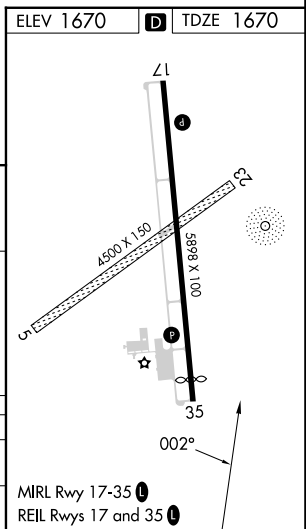

NDB JYR 257	APP CRS 002°	Rwy Idg TDZE Apt Elev	5498 1670 1670

NDB RWY 35

YORK MUNI (JYR)

⚠ NA When local altimeter setting not received, use Aurora altimeter setting and increase all MDA 60 feet.

MISSED APPROACH: Climb to 3000 then climbing left turn to 3300 direct JYR NDB and hold.

AWOS-3 124.175	MINNEAPOLIS CENTER 119.4 278.8	UNICOM 122.8 (CTAF) 0

CATEGORY	A	B	C	D
S-35	2420-1 750 (800-1)	2420-1¼ 750 (800-1¼)	2420-2¼ 750 (800-2¼)	NA
CIRCLING	2420-1 750 (800-1)	2420-1¼ 750 (800-1¼)	2420-2¼ 750 (800-2¼)	NA

NC-2, 28 NOV 2024 to 26 DEC 2024

NC-2, 28 NOV 2024 to 26 DEC 2024