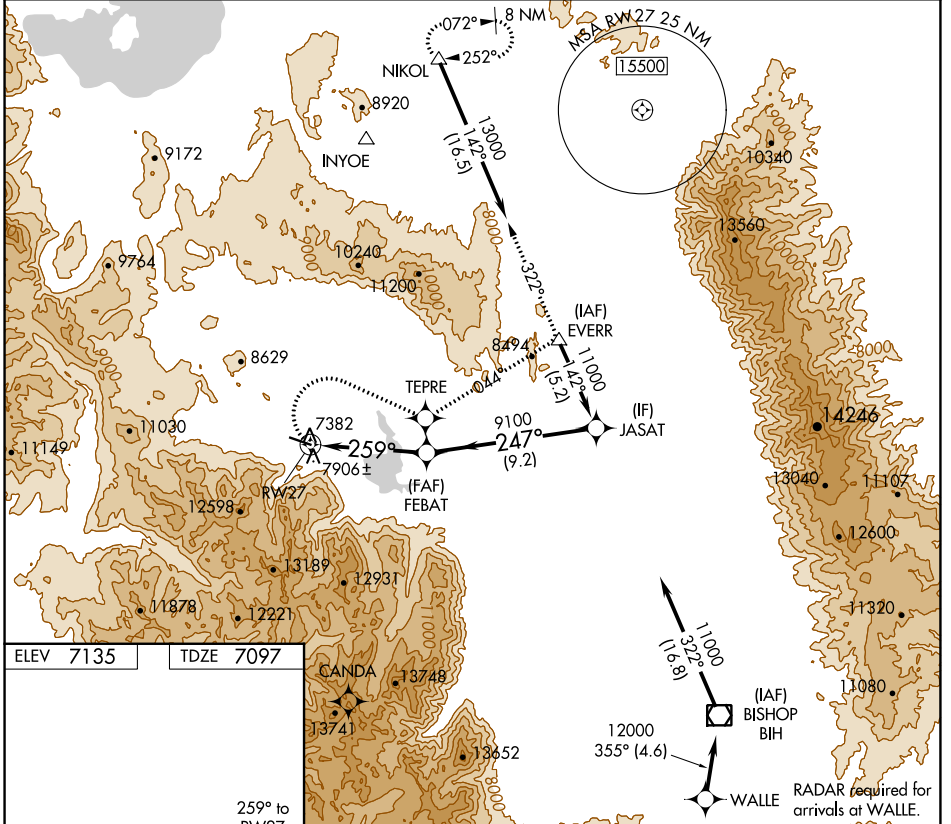

APP CRS 259°	Rwy Idg 7000
	TDZE 7097
	Apt Elev 7135

RNAV (GPS) RWY 27

MAMMOTH YOSEMITE (MMH)

⚠ Circling NA at night. Circling NA south of Rwy 9-27.
⚠ DME/DME RNP-0.3 NA. When local altimeter setting not received, procedure NA.

MISSED APPROACH: Climbing right turn to 13000 direct TEPRE and via track 044° to EVERR and via track 322° to NIKOL and hold.

AWOS-3 118.05	OAKLAND CENTER 125.75 284.65	UNICOM 122.8 (CTAF) ①
-------------------------	--	---------------------------------

ELEV 7135	TDZE 7097
-----------	-----------

13000	TEPRE	tr 044°	EVERR	tr 322°	NIKOL	JASAT
	⬠	⬠	⬠	⬠	⬠	⬠

CATEGORY	A	B	C	D
LNAV MDA	8380-1¼ 1283 (1300-1¼)	8380-1½ 1283 (1300-1½)	8380-3 1283 (1300-3)	NA
CIRCLING	8380-1¼ 1245 (1300-1¼)	8380-1½ 1245 (1300-1½)	8540-3 1405 (1500-3)	NA

SW-2, 28 NOV 2024 to 26 DEC 2024

SW-2, 28 NOV 2024 to 26 DEC 2024