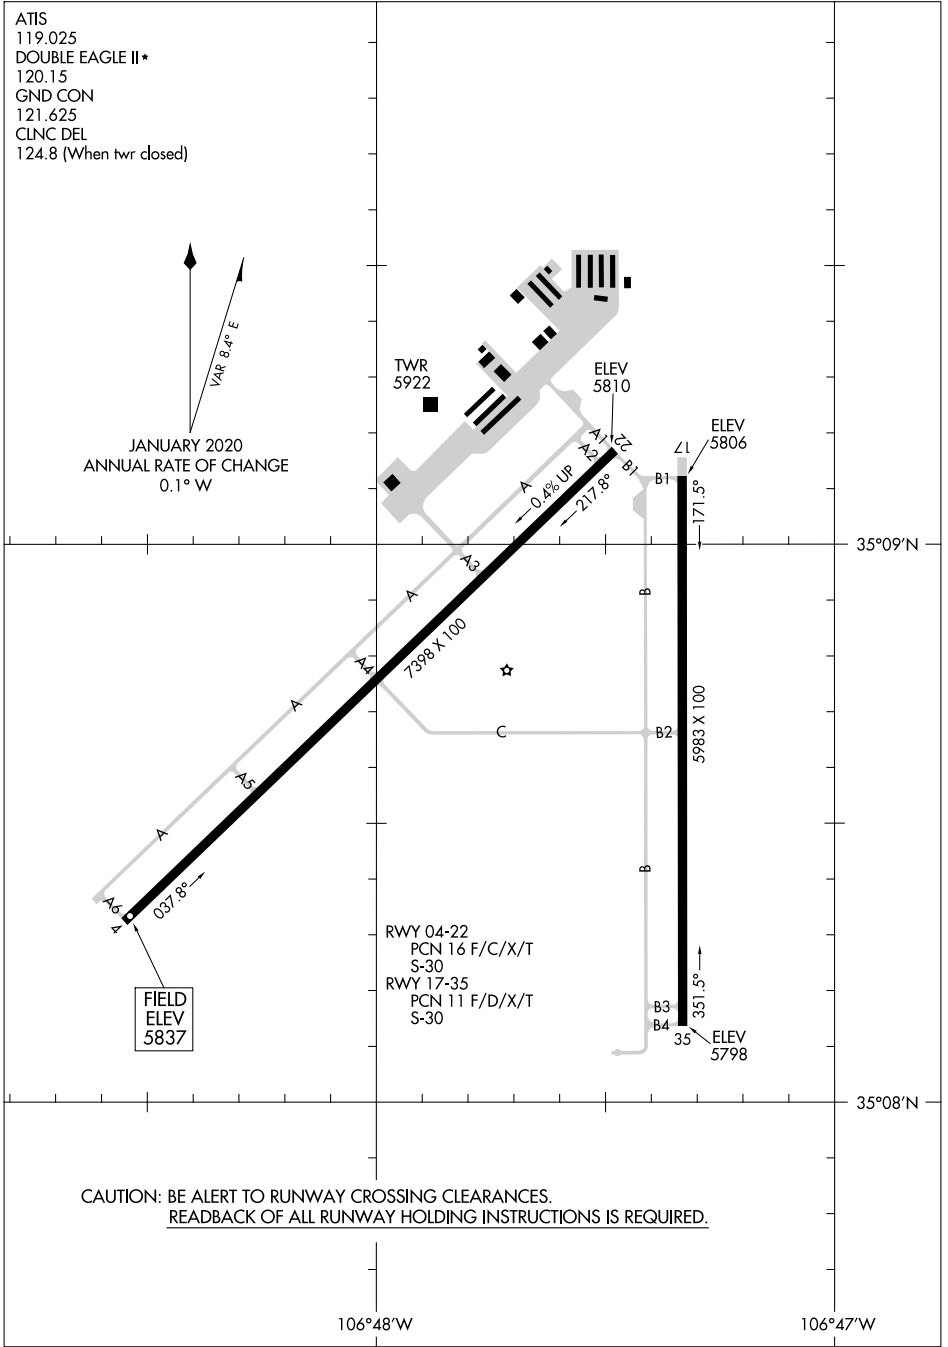

# AIRPORT DIAGRAM

AL-6859 (FAA)

DOUBLE EAGLE II (A/E/G)  
ALBUQUERQUE, NEW MEXICO

ATIS  
 119.025  
 DOUBLE EAGLE II \*  
 120.15  
 GND CON  
 121.625  
 CLNC DEL  
 124.8 (When twr closed)

SW-1, 28 NOV 2024 to 26 DEC 2024

SW-1, 28 NOV 2024 to 26 DEC 2024

35°09'N

35°08'N

106°48'W

106°47'W

CAUTION: BE ALERT TO RUNWAY CROSSING CLEARANCES.  
READBACK OF ALL RUNWAY HOLDING INSTRUCTIONS IS REQUIRED.

# AIRPORT DIAGRAM