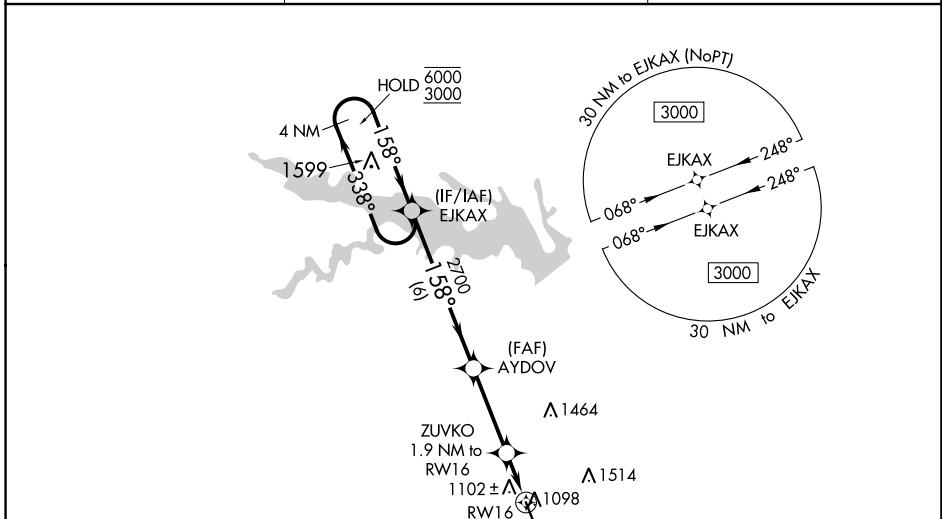

WAAS CH 70440 W16A	APP CRS 158°	Rwy Idg TDZE Apt Elev	4099 1023 1023
--	------------------------	-----------------------------	---

RNAV (GPS) RWY 16

CENTERVILLE MUNI (TVK)

RNP APCH - GPS.	MISSED APPROACH: Climb to 3000 direct JODIV and hold.
<p>▼ Rwy 16 helicopter visibility reduction below 3/4 SM NA. For uncompensated Baro-VNAV systems, procedure NA below -22°C or above 54°C.</p>	

AWOS-3 123.775	CHICAGO CENTER 118.15 335.575	UNICOM 122.8 (CTAF) 0
--------------------------	---	---------------------------------

CATEGORY	A	B	C	D
LPV DA	1273-1	250 (300-1)		NA
LNAV/VNAV DA	1273-1	250 (300-1)		NA
LNAV MDA	1360-1	337 (400-1)		NA
C CIRCLING	1420-1 397 (400-1)	1660-1 637 (700-1)		NA

NC-3, 28 NOV 2024 to 26 DEC 2024

NC-3, 28 NOV 2024 to 26 DEC 2024