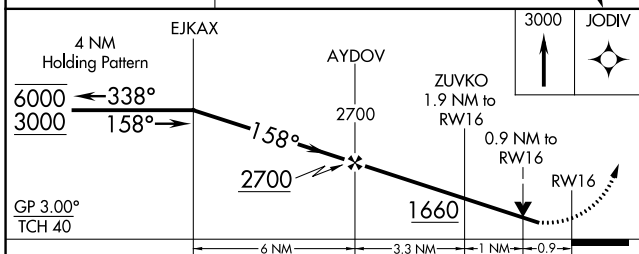

WAAS CH 70440 W16A	APP CRS 158°	Rwy Idg TDZE Apt Elev	4099 1023 1023
--	------------------------	-----------------------------	---

RNAV (GPS) RWY 16

CENTERVILLE MUNI (TVK)

RNP APCH - GPS.	MISSED APPROACH: Climb to 3000 direct JODIV and hold.
<p>▼ Rwy 16 helicopter visibility reduction below 3/4 SM NA. For uncompensated Baro-VNAV systems, procedure NA below -22°C or above 54°C.</p>	

AWOS-3 123.775	CHICAGO CENTER 118.15 335.575	UNICOM 122.8 (CTAF) 0
--------------------------	---	---------------------------------

CATEGORY	A	B	C	D
LPV DA	1273-1	250 (300-1)		NA
LNAV/VNAV DA	1273-1	250 (300-1)		NA
LNAV MDA	1360-1	337 (400-1)		NA
C CIRCLING	1420-1 397 (400-1)	1660-1 637 (700-1)		NA