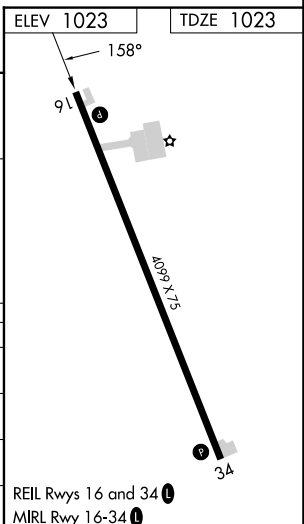

WAAS CH 70440 W16A	APP CRS 158°	Rwy Idg TDZE Apt Elev	4099 1023 1023

RNAV (GPS) RWY 16

CENTERVILLE MUNI (TVK)

RNP APCH - GPS.	MISSED APPROACH: Climb to 3000 direct JODIV and hold.
▼ Rwy 16 helicopter visibility reduction below 3/4 SM NA. For uncompensated Baro-VNAV systems, procedure NA below -22°C or above 54°C.	

AWOS-3 123.775	CHICAGO CENTER 118.15 335.575	UNICOM 122.8 (CTAF) 0

CATEGORY	A	B	C	D
LPV DA	1273-1	250 (300-1)		NA
LNAV/VNAV DA	1273-1	250 (300-1)		NA
LNAV MDA	1360-1	337 (400-1)		NA
C CIRCLING	1420-1 397 (400-1)	1660-1 637 (700-1)		NA

NC-3, 28 NOV 2024 to 26 DEC 2024

NC-3, 28 NOV 2024 to 26 DEC 2024