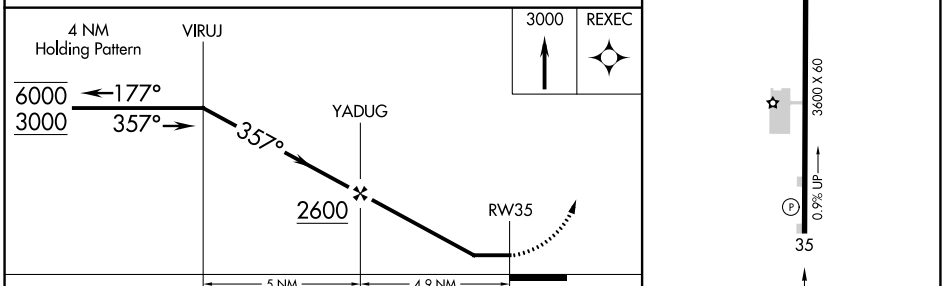

APP CRS	Rwy Idg	3600
357°	TDZE	N/A
	Apt Elev	1041

RNAV (GPS)-A

PRAGUE MUNI (O47)

RNP APCH.		MISSED APPROACH: Climb to 3000 direct REXEC and hold.
▽	Procedure NA at night.	
▲ NA	Use Shawnee altimeter setting. When not received, use Seminole altimeter setting.	

FORT WORTH CENTER 132.2 338.35	CTAF 122.9 0
--	------------------------

CATEGORY	A	B	C	D
C CIRCLING	1480-1 439 (500-1)	1500-1 459 (500-1)	1720-2 679 (700-2)	NA

SC-1, 28 NOV 2024 to 26 DEC 2024

SC-1, 28 NOV 2024 to 26 DEC 2024