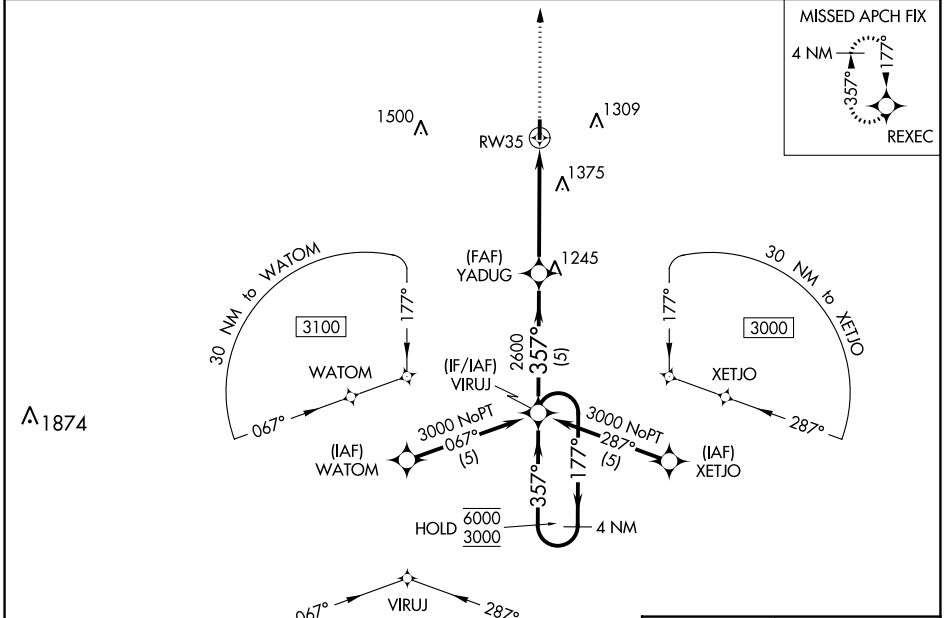

APP CRS	Rwy Idg	3600
357°	TDZE	N/A
	Apt Elev	1041

RNAV (GPS)-A

PRAGUE MUNI (O47)

RNP APCH.		MISSED APPROACH: Climb to 3000 direct REXEC and hold.
▽	Procedure NA at night.	
▲ NA	Use Shawnee altimeter setting. When not received, use Seminole altimeter setting.	

FORT WORTH CENTER 132.2 338.35	CTAF 122.9 0
--	------------------------

CATEGORY	A	B	C	D
C CIRCLING	1480-1 439 (500-1)	1500-1 459 (500-1)	1720-2 679 (700-2)	NA

SC-1, 28 NOV 2024 to 26 DEC 2024

SC-1, 28 NOV 2024 to 26 DEC 2024