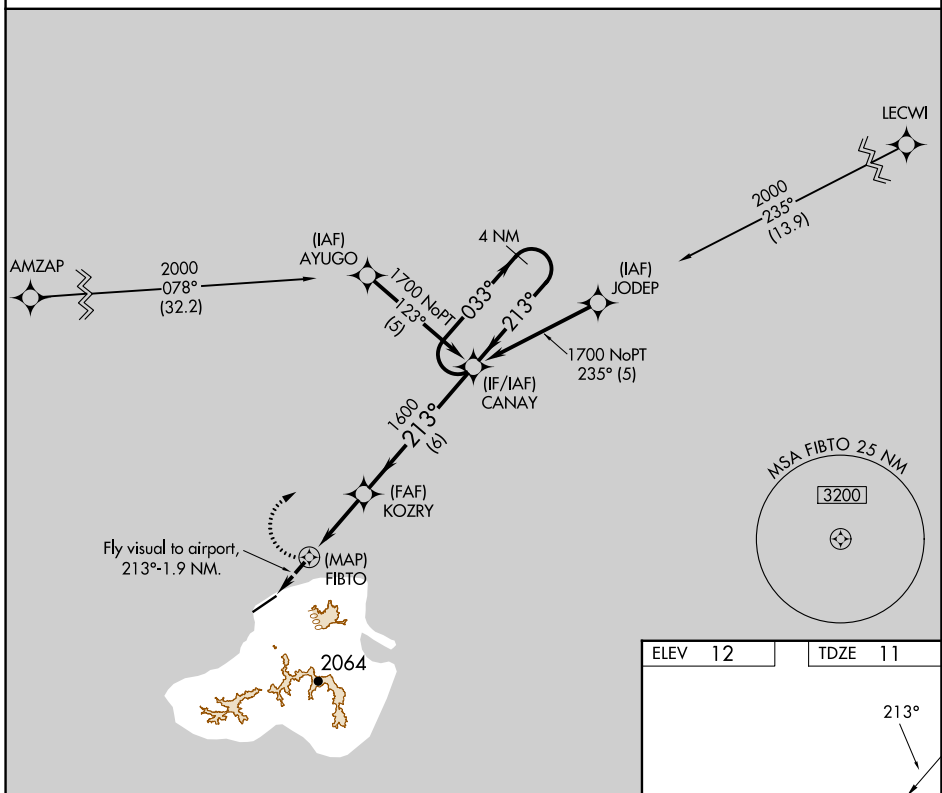

APP CRS <b>213°</b>	Rwy Idg <b>5752</b>
	TDZE <b>11</b>
	Apt Elev <b>12</b>

# RNAV (GPS) RWY 23

KOSRAE (TTK)(PTSA)

**⚠** Circling not authorized southeast of Rwy 5-23. Obtain local altimeter setting on CTAF; when not received, procedure not authorized. DME/DME RNP-0.3 NA. No controlled airspace below 5500.

**MISSED APPROACH:** Climbing right turn to 1700 direct CANAY WP and hold.

KOSRAE RADIO  
**123.6 (CTAF) 0**

PAC, 31 OCT 2024 to 26 DEC 2024

PAC, 31 OCT 2024 to 26 DEC 2024

ELEV 12	TDZE 11
---------	---------

MIRL Rwy 5-23 0  
REIL Rws 5 and 23 0

CATEGORY	A	B	C	D
LNVA MDA	800-2	789 (800-2)	800-2¼ 789 (800-2¼)	800-2½ 789 (800-2½)
CIRCLING	800-2	788 (800-2)	800-2¼ 788 (800-2¼)	800-2½ 788 (800-2½)