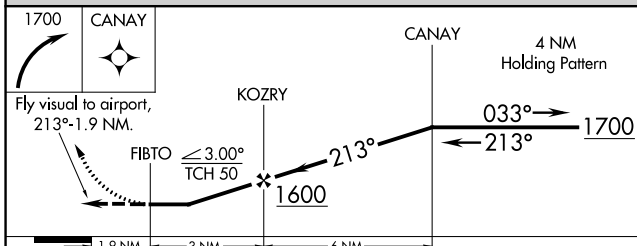

CATEGORY	A	B	C	D
LNVA MDA	800-2	789 (800-2)	800-2¼ 789 (800-2¼)	800-2½ 789 (800-2½)
CIRCLING	800-2	788 (800-2)	800-2¼ 788 (800-2¼)	800-2½ 788 (800-2½)