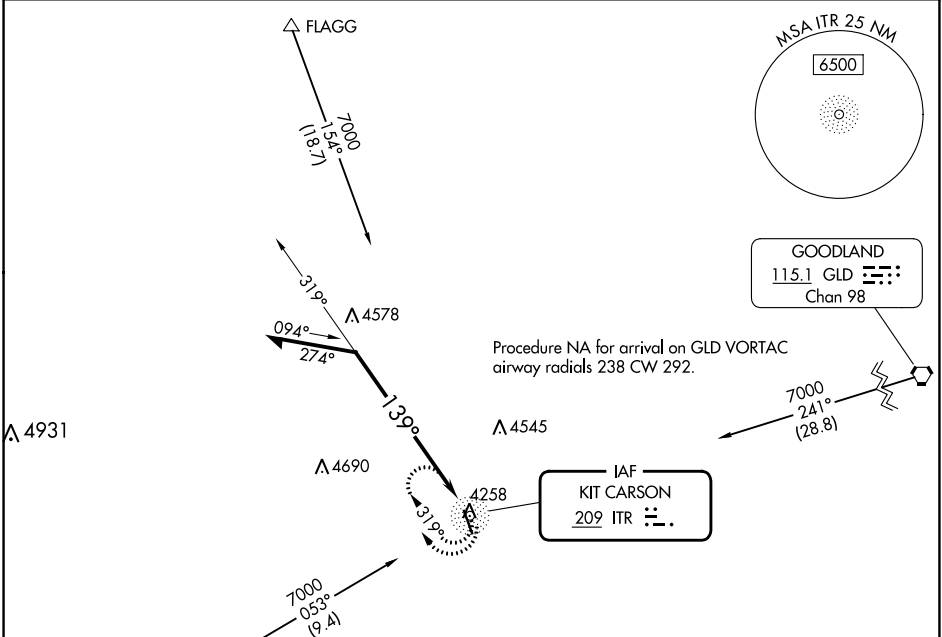

NDB ITR 209	APP CRS 139°	Rwy Idg TDZE Apt Elev	5199 4218 4218
-----------------------	------------------------	-----------------------------	---

NDB RWY 15

KIT CARSON COUNTY (ITR)

MISSED APPROACH: Climbing right turn to 7000 in ITR NDB holding pattern, continue climb-in-hold to 7000.

ASOS 135.225	DENVER CENTER 132.7 226.675	UNICOM 122.8 (CTAF)
------------------------	---------------------------------------	-------------------------------

SW-1, 28 NOV 2024 to 26 DEC 2024

SW-1, 28 NOV 2024 to 26 DEC 2024

CATEGORY	A	B	C	D
S-15	4940-1	722 (800-1)	4940-2	722 (800-2)
C CIRCLING	4940-1	722 (800-1)	4940-2	4940-2 1/4 722 (800-2 1/4)