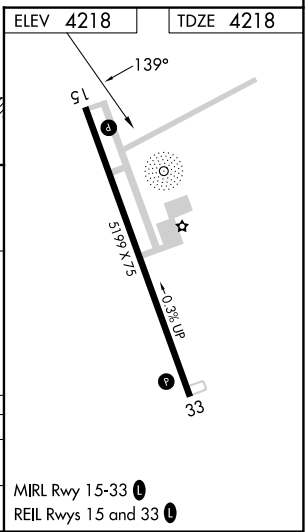

NDB ITR 209	APP CRS 139°	Rwy Idg TDZE Apt Elev	5199 4218 4218
-----------------------	------------------------	-----------------------------	---

NDB RWY 15

KIT CARSON COUNTY (ITR)

MISSED APPROACH: Climbing right turn to 7000 in ITR NDB holding pattern, continue climb-in-hold to 7000.

ASOS 135.225	DENVER CENTER 132.7 226.675	UNICOM 122.8 (CTAF)
------------------------	---------------------------------------	-------------------------------

SW-1, 28 NOV 2024 to 26 DEC 2024

SW-1, 28 NOV 2024 to 26 DEC 2024

CATEGORY	A	B	C	D
S-15	4940-1	722 (800-1)	4940-2	722 (800-2)
C CIRCLING	4940-1	722 (800-1)	4940-2	4940-2 1/4 722 (800-2 1/4)