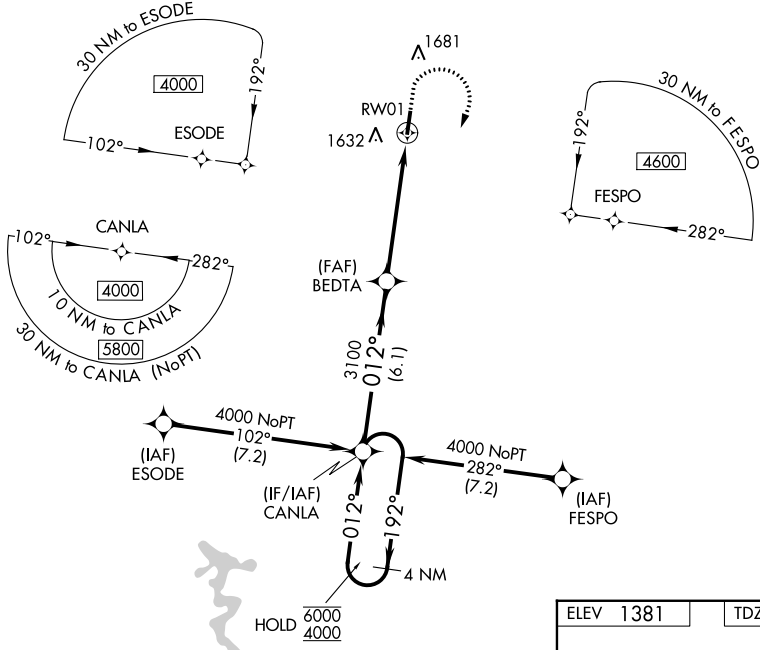

WAAS CH 70544 W01A	APP CRS 012°	Rwy Idg TDZE Apt Elev	4400 1367 1381
--	------------------------	-----------------------------	---

RNAV (GPS) RWY 1

JULIAN CARROLL (JKL)

RNP APCH - GPS.

⚠ For uncompensated Baro-VNAV systems, LNAV/VNAV NA below -14°C or above 54°C.

MISSED APPROACH: Climb to 1900 then climbing right turn to 4500 direct CANLA and hold, continue climb-in-hold to 4500.

ASOS
118.375

INDIANAPOLIS CENTER
126.575 257.85

UNICOM
122.8 (CTAF) 0

SE-1, 28 NOV 2024 to 26 DEC 2024

SE-1, 28 NOV 2024 to 26 DEC 2024

ELEV 1381	TDZE 1367
-----------	-----------

CATEGORY	A	B	C	D
LPV DA		1617-1	250 (300-1)	
LNAV/VNAV DA		1649-1	282 (300-1)	
LNAV MDA	1800-1	433 (500-1)	1800-1¼	433 (500-1¼)
C CIRCLING	1940-1	559 (600-1)	2000-1¾ 619 (700-1¾)	2000-2 619 (700-2)