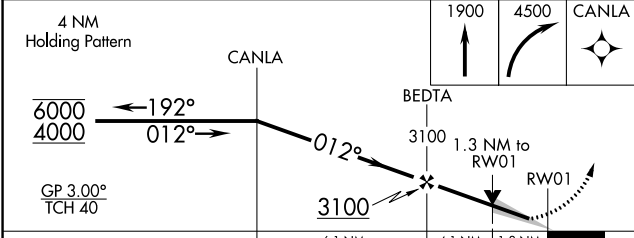

MISSED APPROACH: Climb to 1900 then climbing right turn to 4500 direct CANLA and hold, continue climb-in-hold to 4500.

ASOS
118.375

INDIANAPOLIS CENTER
126.575 257.85

UNICOM
122.8 (CTAF) 0

SE-1, 28 NOV 2024 to 26 DEC 2024

SE-1, 28 NOV 2024 to 26 DEC 2024

ELEV 1381	TDZE 1367
-----------	-----------

CATEGORY	A	B	C	D
LPV DA		1617-1	250 (300-1)	
LNAV/VNAV DA		1649-1	282 (300-1)	
LNAV MDA	1800-1	433 (500-1)	1800-1¼	433 (500-1¼)
C CIRCLING	1940-1	559 (600-1)	2000-1¾ 619 (700-1¾)	2000-2 619 (700-2)