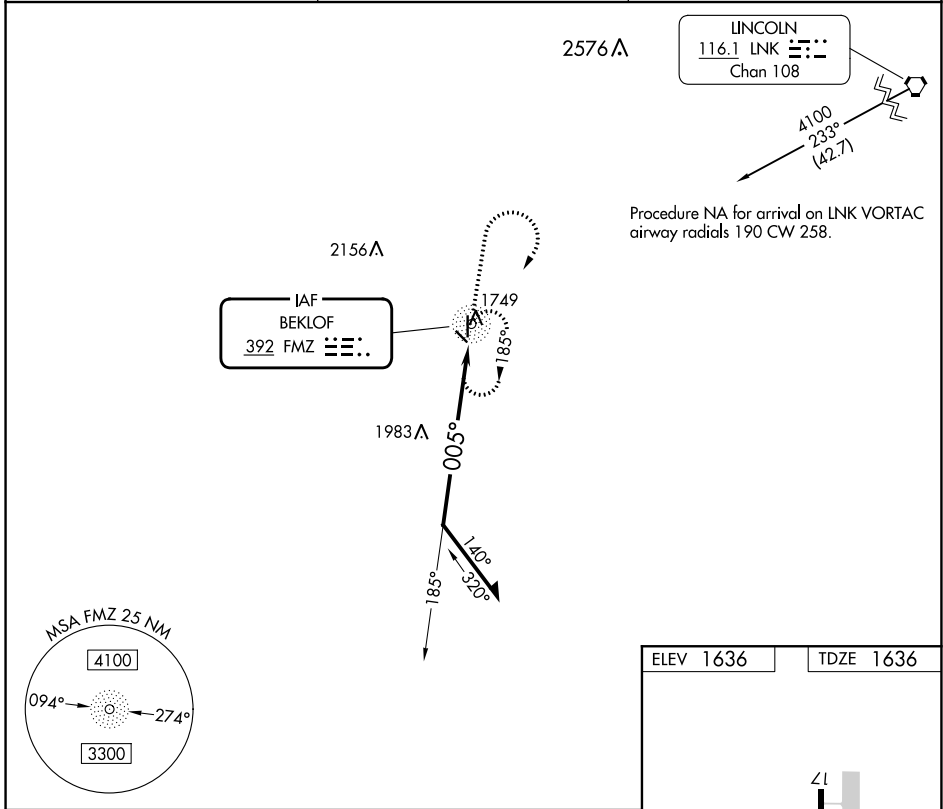

NDB FMZ 392	APP CRS 005°	Rwy Idg 4317 TDZE 1636 Apt Elev 1636
-----------------------	------------------------	--

NDB RWY 35

FAIRMONT STATE (F'MZ)

⚠ Circling Rwy 12, 30 NA at night.
⚠ NA Use York altimeter setting; when not received, use Hebron altimeter setting and increase all MDAs 40 feet.

MISSED APPROACH: Climb to 3200 then right turn direct FMZ NDB and hold.

JYR AWOS-3 124.175	MINNEAPOLIS CENTER 119.4 278.8	CTAF 122.90
------------------------------	--	-----------------------

CATEGORY	A	B	C	D
S-35	2420-1 784 (800-1)	2420-1¼ 784 (800-1¼)	NA	
C CIRCLING	2420-1 784 (800-1)	2420-1¼ 784 (800-1¼)	NA	

NC-2, 28 NOV 2024 to 26 DEC 2024

NC-2, 28 NOV 2024 to 26 DEC 2024