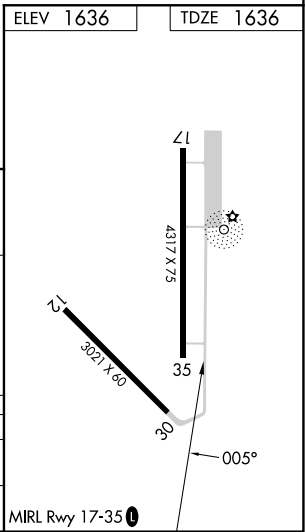

NDB FMZ 392	APP CRS 005°	Rwy Idg 4317 TDZE 1636 Apt Elev 1636
-----------------------	------------------------	--

NDB RWY 35

FAIRMONT STATE (F'MZ)

⚠ Circling Rwy 12, 30 NA at night.
⚠ NA Use York altimeter setting; when not received, use Hebron altimeter setting and increase all MDAs 40 feet.

MISSED APPROACH: Climb to 3200 then right turn direct FMZ NDB and hold.

JYR AWOS-3 124.175	MINNEAPOLIS CENTER 119.4 278.8	CTAF 122.90
------------------------------	--	-----------------------

CATEGORY	A	B	C	D
S-35	2420-1 784 (800-1)	2420-1¼ 784 (800-1¼)	NA	
C CIRCLING	2420-1 784 (800-1)	2420-1¼ 784 (800-1¼)	NA	