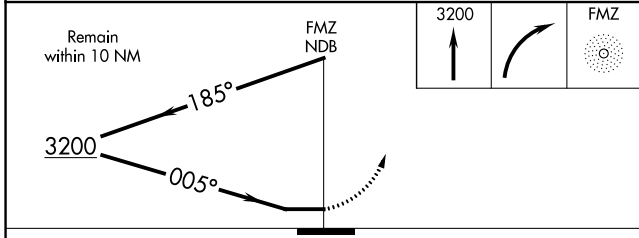

NDB FMZ 392	APP CRS 005°	Rwy Idg 4317 TDZE 1636 Apt Elev 1636
-----------------------	------------------------	--

NDB RWY 35

FAIRMONT STATE (F'MZ)

⚠ Circling Rwy 12, 30 NA at night.
⚠ NA Use York altimeter setting; when not received, use Hebron altimeter setting and increase all MDAs 40 feet.

MISSED APPROACH: Climb to 3200 then right turn direct FMZ NDB and hold.

JYR AWOS-3 124.175	MINNEAPOLIS CENTER 119.4 278.8	CTAF 122.90
------------------------------	--	-----------------------

CATEGORY	A	B	C	D
S-35	2420-1 784 (800-1)	2420-1¼ 784 (800-1¼)	NA	
C CIRCLING	2420-1 784 (800-1)	2420-1¼ 784 (800-1¼)	NA	