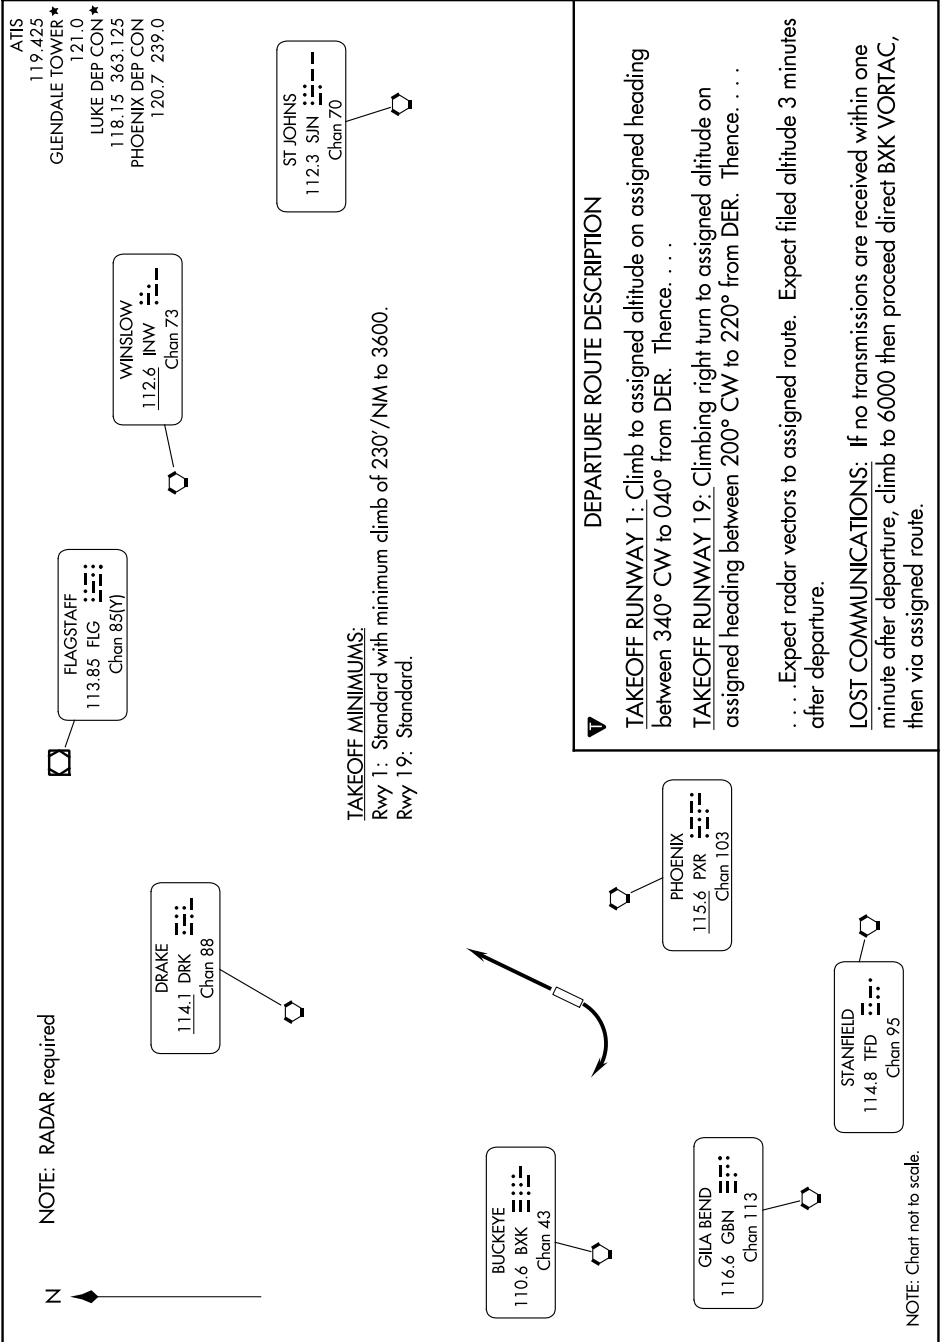

GLENDALE ONE DEPARTURE

AL-6915 (FAA)

GLENDALE RGNL (GJT)
GLENDALE, ARIZONA

SW-4, 28 NOV 2024 to 26 DEC 2024

SW-4, 28 NOV 2024 to 26 DEC 2024

GLENDALE ONE DEPARTURE

GLENDALE, ARIZONA
GLENDALE RGNL (GJT)