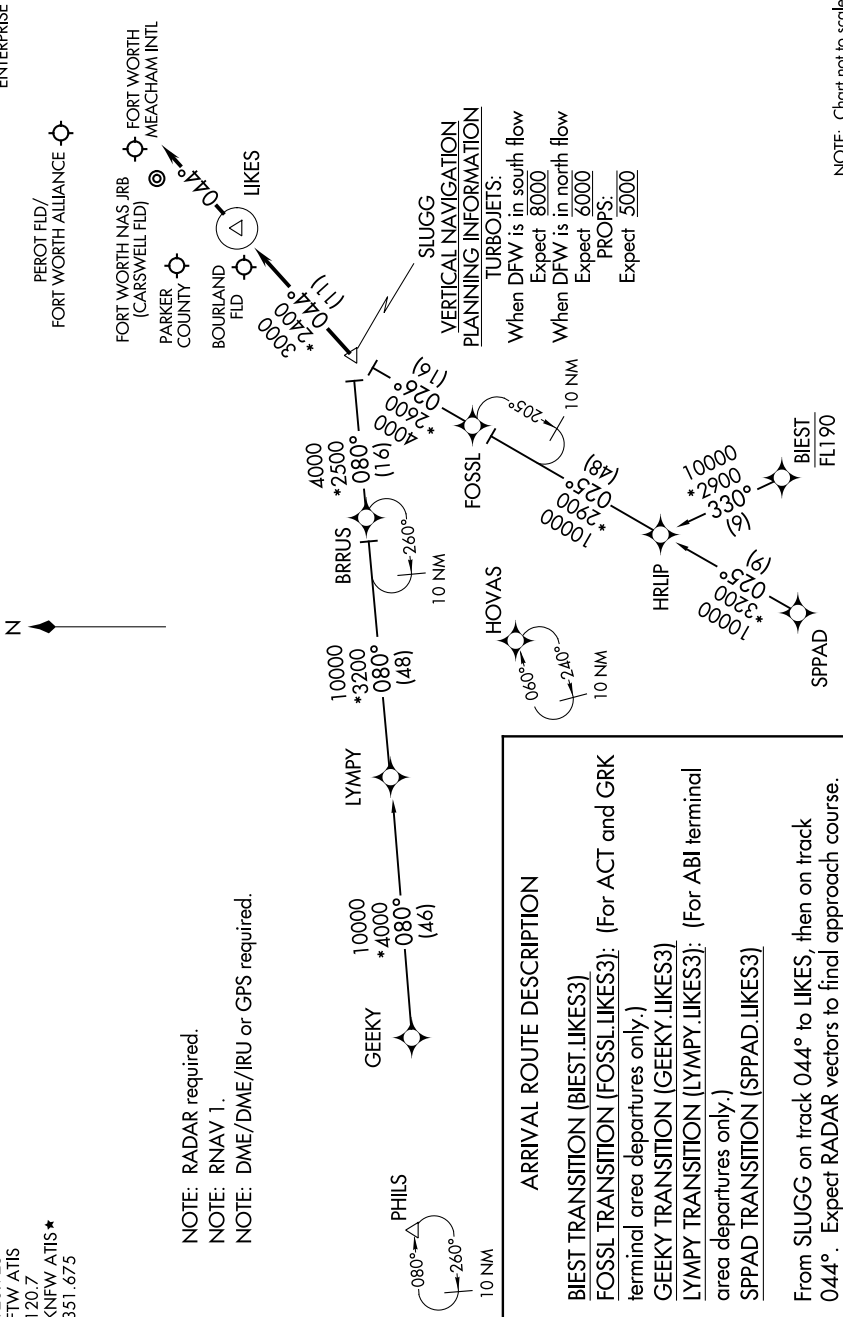

LIKES THREE ARRIVAL (RNAV)

FORT WORTH, TEXAS

SC-2, 28 NOV 2024 to 26 DEC 2024

LONE STAR APP CON
 135.975 125.8 257.95
 AFW ATIS
 126.925
 FTW ATIS
 120.7
 KNFW ATIS*
 351.675

NOTE: RADAR required.
 NOTE: RNAV 1.
 NOTE: DME/DME/IRU or GPS required.

NOTE: Chart not to scale.

SC-2, 28 NOV 2024 to 26 DEC 2024

LIKES THREE ARRIVAL (RNAV)

FORT WORTH, TEXAS