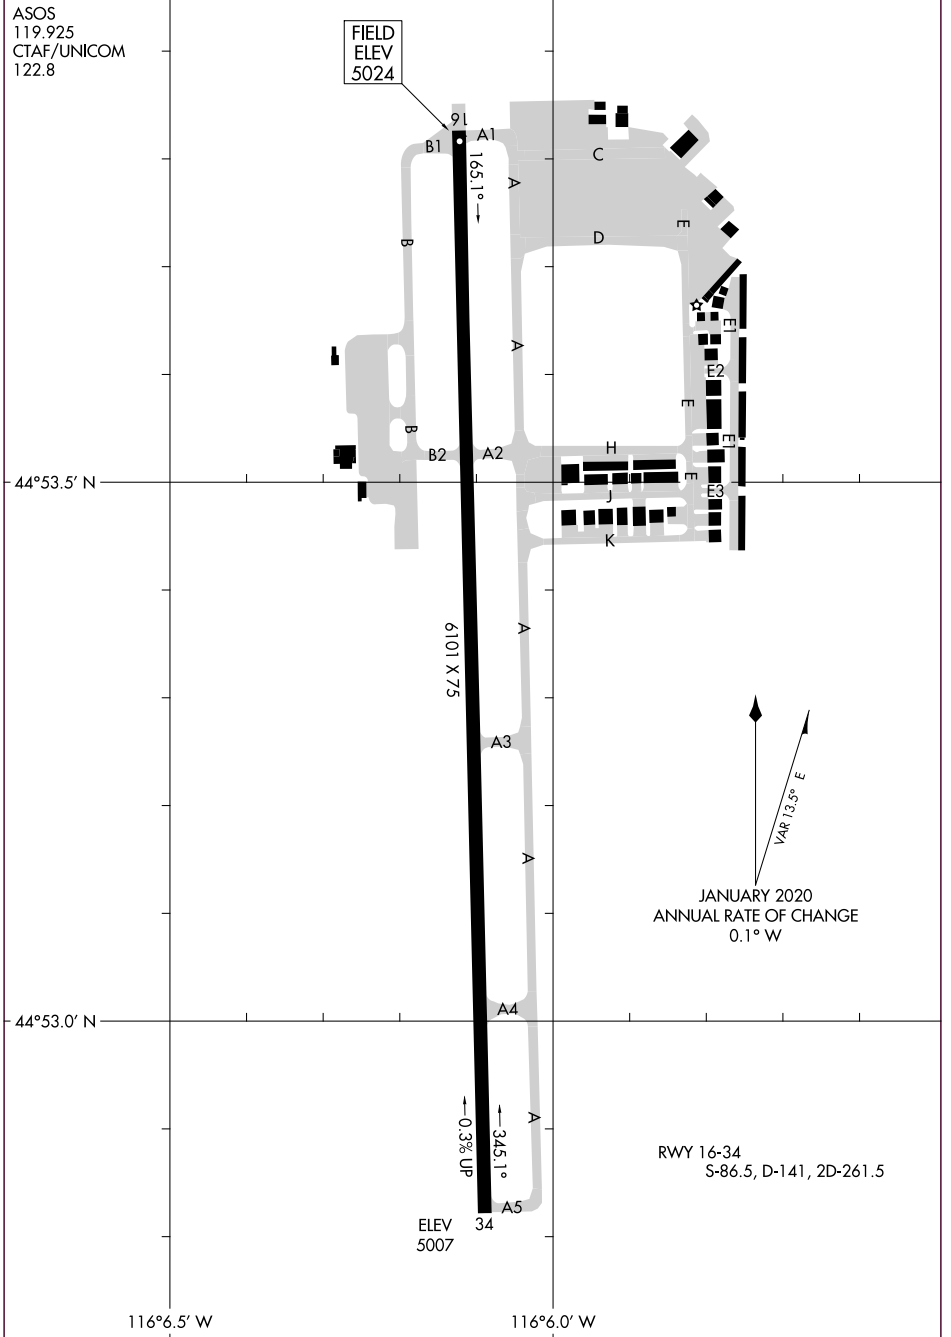

23054
AIRPORT DIAGRAM

AL-6936 (FAA)

MC CALL MUNI (MYL)
MC CALL, IDAHO

ASOS
119.925
CTAF/UNICOM
122.8

FIELD
ELEV
5024

NW-1, 28 NOV 2024 to 26 DEC 2024

NW-1, 28 NOV 2024 to 26 DEC 2024

23054
AIRPORT DIAGRAM

MC CALL, IDAHO
MC CALL MUNI (MYL)