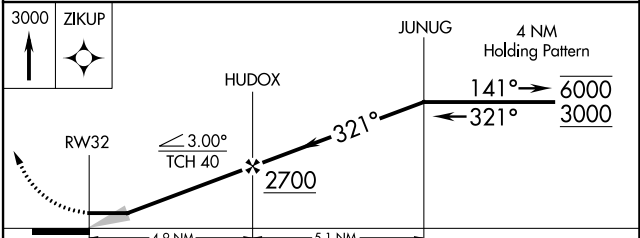

APP CRS	Rwy Idg	3002
321°	TDZE	1116
	Apt Elev	1116

RNAV (GPS) RWY 32

WINTERSET MUNI (3Y3)

RNP APCH.
 ▼ Circling NA for Cat B southwest of Rwy 14-32. Circling
 ▲ NA Rwy 14 NA at night. Use Osceola altimeter setting.

MISSED APPROACH: Climb to 3000 direct ZIKUP and hold.

175 AWOS-3
120.975

DES MOINES APP CON
123.9 360.7

UNICOM
122.7 (CTAF) 0

CATEGORY	A	B	C	D
LNNAV MDA	1660-1	544 (600-1)	NA	
CIRCLING	1660-1 544 (600-1)	1700-1 584 (600-1)	NA	