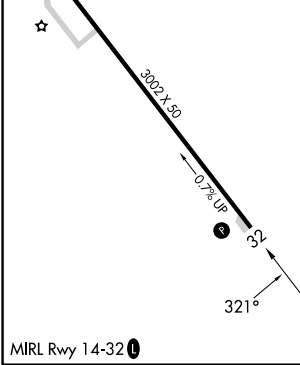

APP CRS	Rwy Idg	3002
321°	TDZE	1116
	Apt Elev	1116

RNAV (GPS) RWY 32

WINTERSET MUNI (3Y3)

RNP APCH.
▼ Circling NA for Cat B southwest of Rwy 14-32. Circling
▲ NA Rwy 14 NA at night. Use Osceola altimeter setting.

MISSED APPROACH: Climb to 3000 direct ZIKUP and hold.

175 AWOS-3
120.975

DES MOINES APP CON
123.9 360.7

UNICOM
122.7 (CTAF) 0

CATEGORY	A	B	C	D
LNNAV MDA	1660-1	544 (600-1)	NA	
CIRCLING	1660-1 544 (600-1)	1700-1 584 (600-1)	NA	

NC-3, 28 NOV 2024 to 26 DEC 2024

NC-3, 28 NOV 2024 to 26 DEC 2024