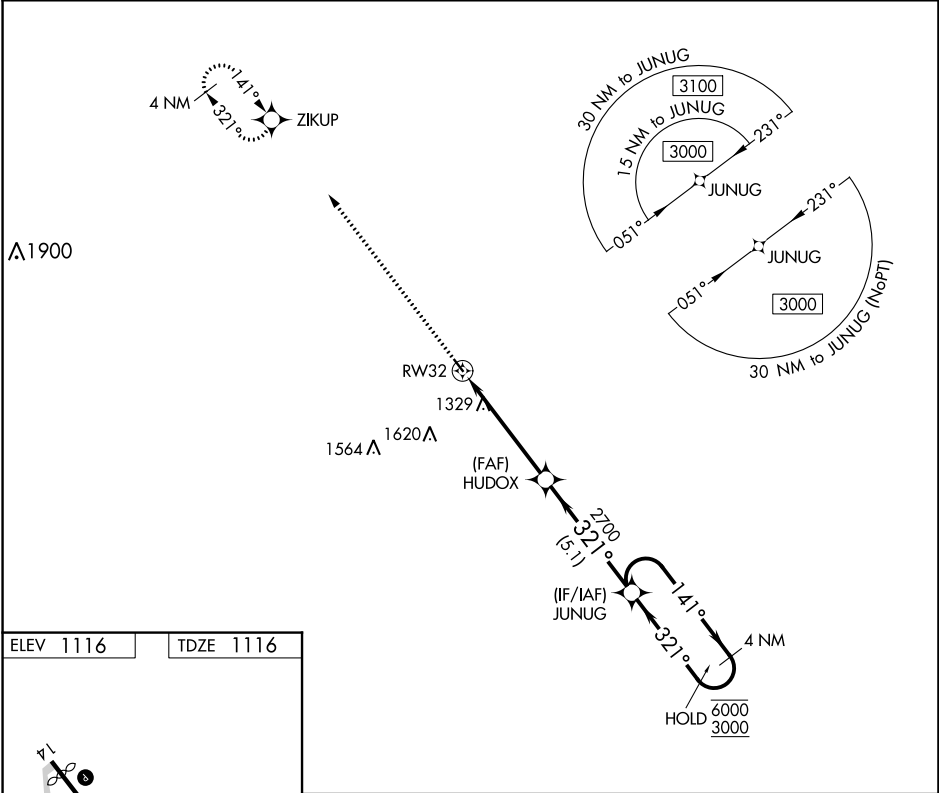

APP CRS	Rwy Idg	3002
321°	TDZE	1116
	Apt Elev	1116

RNAV (GPS) RWY 32

WINTERSET MUNI (3Y3)

RNP APCH.
 ▼ Circling NA for Cat B southwest of Rwy 14-32. Circling
 ▲ NA Rwy 14 NA at night. Use Osceola altimeter setting.

MISSED APPROACH: Climb to 3000 direct ZIKUP and hold.

175 AWOS-3
120.975

DES MOINES APP CON
123.9 360.7

UNICOM
122.7 (CTAF) 0

CATEGORY	A	B	C	D
LNNAV MDA	1660-1	544 (600-1)	NA	
CIRCLING	1660-1 544 (600-1)	1700-1 584 (600-1)	NA	

NC-3, 28 NOV 2024 to 26 DEC 2024

NC-3, 28 NOV 2024 to 26 DEC 2024