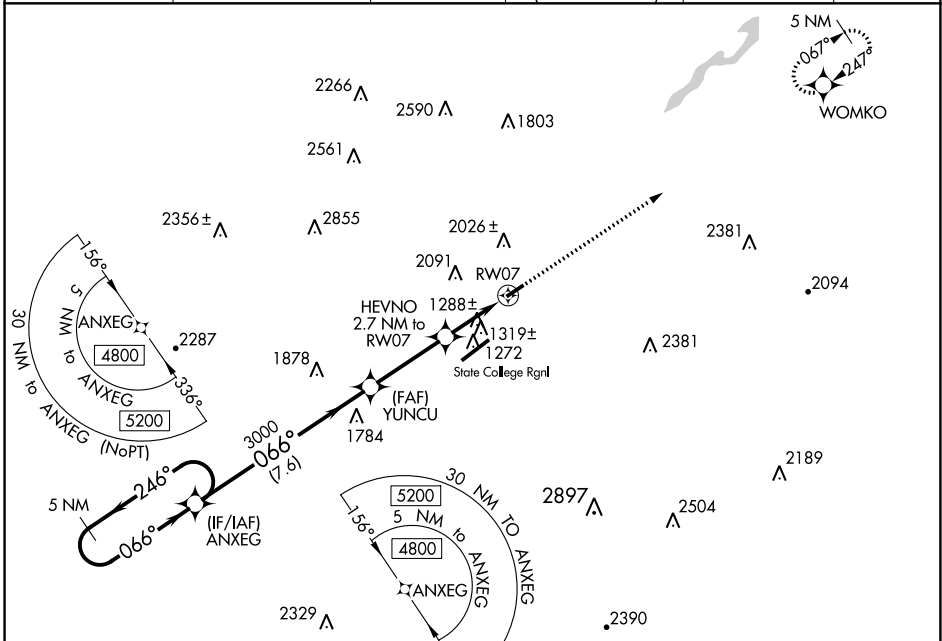

WAAS CH 42534 W07A	APP CRS 066°	Rwy ldg 3632 TDZE 1072 Apt Elev 1072
--	------------------------	---

RNAV (GPS) RWY 7

BELLEFONTE (N96)

<p>▼ DME/DME RNP-0.3 NA. Use State College altimeter setting, when not received use Clearfield altimeter setting and increase all MDA 140 feet. ▲ NA Helicopter visibility reduction below 1 SM NA. Circling NA southeast of Rwy 7-25. Procedure NA at night.</p>	<p>MISSED APPROACH: Climb to 4600 direct WOMKO and hold, continue climb-in-hold to 4600.</p>

UNV AWOS-3 127.65	NEW YORK CENTER 134.8 338.3	CLNC DEL 125.725	CLNC DEL 118.55 (When twr closed)	UNICOM 122.8 (CTAF)	122.7 0
-----------------------------	---------------------------------------	----------------------------	--	-------------------------------	-----------------------

NE-4, 28 NOV 2024 to 26 DEC 2024

NE-4, 28 NOV 2024 to 26 DEC 2024

ELEV 1072	TDZE 1072
-----------	-----------

CATEGORY	A	B	C	D
LP MDA	1540-1	468 (500-1)		NA
LNAV MDA	1580-1	508 (600-1)		NA
C CIRCLING	2140-1¼ 1068 (1100-1¼)	2380-1½ 1308 (1400-1½)		NA