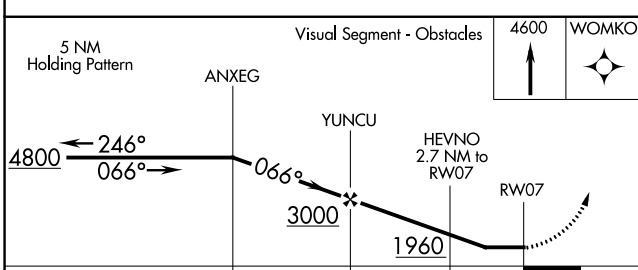

WAAS CH 42534 W07A	APP CRS 066°	Rwy ldg 3632 TDZE 1072 Apt Elev 1072
--	------------------------	---

RNAV (GPS) RWY 7

BELLEFONTE (N96)

<p>▼ DME/DME RNP-0.3 NA. Use State College altimeter setting, when not received use Clearfield altimeter setting and increase all MDA 140 feet. ▲ NA Helicopter visibility reduction below 1 SM NA. Circling NA southeast of Rwy 7-25. Procedure NA at night.</p>	<p>MISSED APPROACH: Climb to 4600 direct WOMKO and hold, continue climb-in-hold to 4600.</p>

UNV AWOS-3 127.65	NEW YORK CENTER 134.8 338.3	CLNC DEL 125.725	CLNC DEL 118.55 (When twr closed)	UNICOM 122.8 (CTAF)	122.7 0
-----------------------------	---------------------------------------	----------------------------	--	-------------------------------	-----------------------

NE-4, 28 NOV 2024 to 26 DEC 2024

NE-4, 28 NOV 2024 to 26 DEC 2024

ELEV 1072	TDZE 1072
-----------	-----------

CATEGORY	A	B	C	D
LP MDA	1540-1	468 (500-1)		NA
LNAV MDA	1580-1	508 (600-1)		NA
C CIRCLING	2140-1¼ 1068 (1100-1¼)	2380-1½ 1308 (1400-1½)		NA