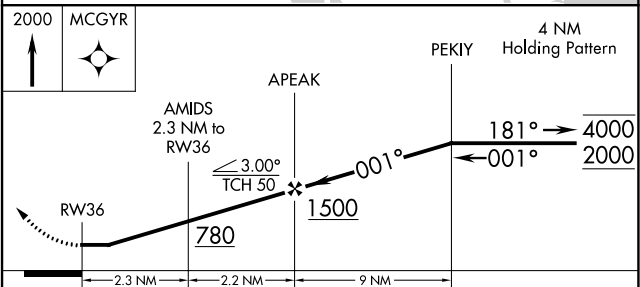

APP CRS 001°	Rwy Idg TDZE Apt Elev	4160 N/A 11
------------------------	-----------------------------	--

RNAV (GPS)-B
MASSEY RANCH AIRPARK (X50)

RNP APCH.	<p>Procedure NA at night. Use New Smyrna Beach Muni altimeter setting.</p>	MISSED APPROACH: Climb to 2000 direct MCGYR and hold.
-----------	--	---

EVV AWOS-3 124.625	DAYTONA APP CON 125.35 322.3	UNICOM 122.7 (CTAF)
------------------------------	--	-------------------------------

CATEGORY	A	B	C	D
C CIRCLING	500-1 489 (500-1)	620-1 609 (700-1)	680-1¾ 669 (700-1¾)	NA