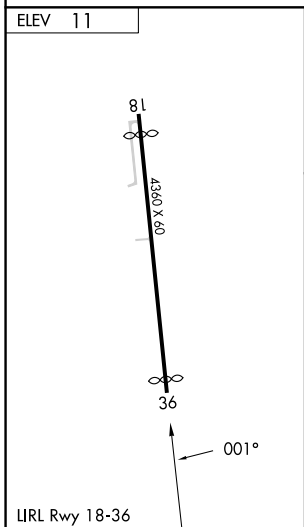

APP CRS 001°	Rwy Idg TDZE Apt Elev	4160 N/A 11

RNAV (GPS)-B
MASSEY RANCH AIRPARK (X50)

RNP APCH.	Procedure NA at night. Use New Smyrna Beach Muni altimeter setting.	MISSED APPROACH: Climb to 2000 direct MCGYR and hold.

EVV AWOS-3 124.625	DAYTONA APP CON 125.35 322.3	UNICOM 122.7 (CTAF)

CATEGORY	A	B	C	D
C CIRCLING	500-1 489 (500-1)	620-1 609 (700-1)	680-1¾ 669 (700-1¾)	NA

SE-3, 28 NOV 2024 to 26 DEC 2024

SE-3, 28 NOV 2024 to 26 DEC 2024