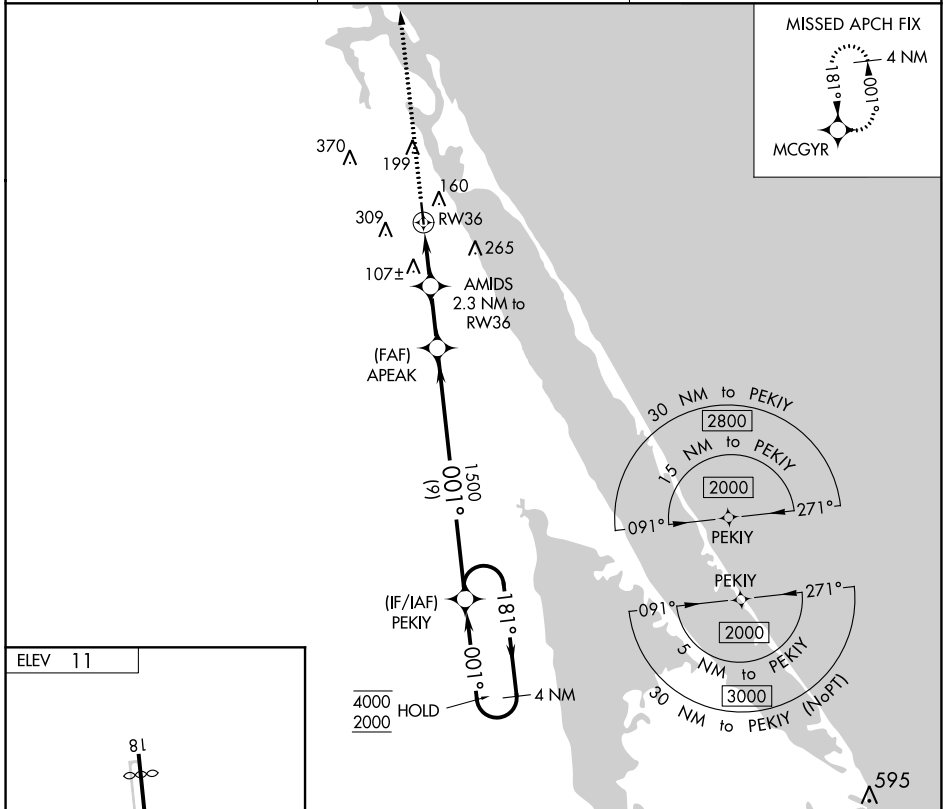

APP CRS 001°	Rwy Idg TDZE Apt Elev	4160 N/A 11
------------------------	-----------------------------	--

RNAV (GPS)-B
MASSEY RANCH AIRPARK (X50)

RNP APCH.	<p>Procedure NA at night. Use New Smyrna Beach Muni altimeter setting.</p>	MISSED APPROACH: Climb to 2000 direct MCGYR and hold.
-----------	--	---

EVV AWOS-3 124.625	DAYTONA APP CON 125.35 322.3	UNICOM 122.7 (CTAF)
------------------------------	--	-------------------------------

CATEGORY	A	B	C	D
C CIRCLING	500-1 489 (500-1)	620-1 609 (700-1)	680-1¾ 669 (700-1¾)	NA

SE-3, 28 NOV 2024 to 26 DEC 2024

SE-3, 28 NOV 2024 to 26 DEC 2024