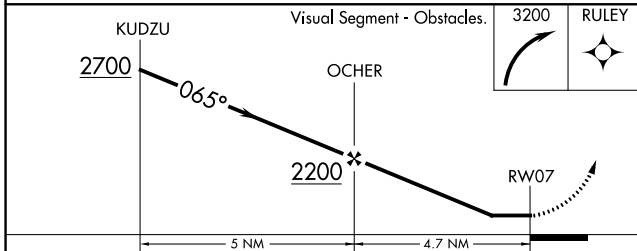

CATEGORY	A	B	C	D
☐ CIRCLING	1520-1¼ 948 (1000-1¼)		NA	

LIRL Rwy 7-25