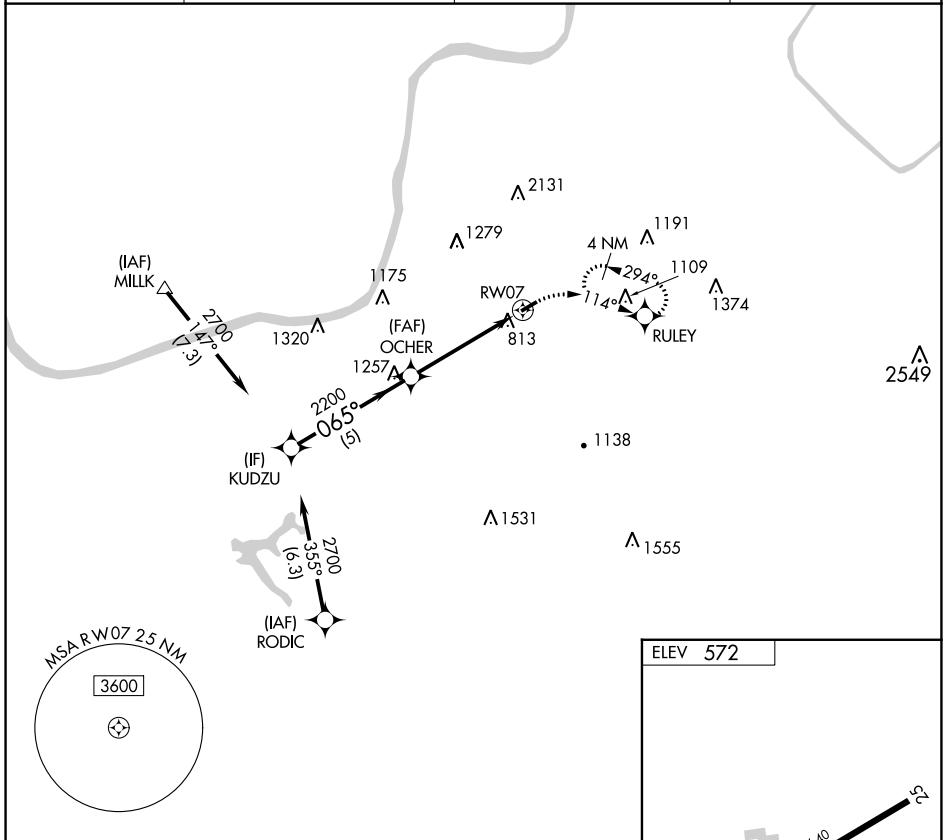

APP CRS	Rwy Idg	N/A
065°	TDZE	N/A
	Apt Elev	572

RNAV (GPS)-A

ONA AIRPARK (12V)

RNP APCH.

▽
▲ NA Circling NA northwest of Rwy 07-25. Procedure NA at night. Use Huntington altimeter setting; when not received, use Point Pleasant altimeter setting.

MISSED APPROACH: Climbing right turn to 3200 direct RULEY and hold, continue climb-in-hold to 3200.

HTS ASOS 125.2	CHARLESTON APP CON 124.1 269.125 (EAST)	HUNTINGTON APP CON 119.75 270.1 (WEST)	UNICOM 122.8 (CTAF)
--------------------------	---	--	-------------------------------

NE-4, 28 NOV 2024 to 26 DEC 2024

NE-4, 28 NOV 2024 to 26 DEC 2024

CATEGORY	A	B	C	D
☐ CIRCLING	1520-1¼ 948 (1000-1¼)		NA	

LIRL Rwy 7-25