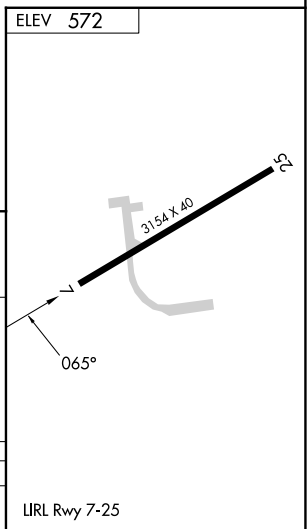

APP CRS	Rwy Idg	N/A
065°	TDZE	N/A
	Apt Elev	572

RNAV (GPS)-A

ONA AIRPARK (12V)

RNP APCH.

▽
▲ NA Circling NA northwest of Rwy 07-25. Procedure NA at night. Use Huntington altimeter setting; when not received, use Point Pleasant altimeter setting.

MISSED APPROACH: Climbing right turn to 3200 direct RULEY and hold, continue climb-in-hold to 3200.

HTS ASOS 125.2	CHARLESTON APP CON 124.1 269.125 (EAST)	HUNTINGTON APP CON 119.75 270.1 (WEST)	UNICOM 122.8 (CTAF)
--------------------------	---	--	-------------------------------

NE-4, 28 NOV 2024 to 26 DEC 2024

NE-4, 28 NOV 2024 to 26 DEC 2024

CATEGORY	A	B	C	D
☐ CIRCLING	1520-1¼ 948 (1000-1¼)		NA	

LIRL Rwy 7-25