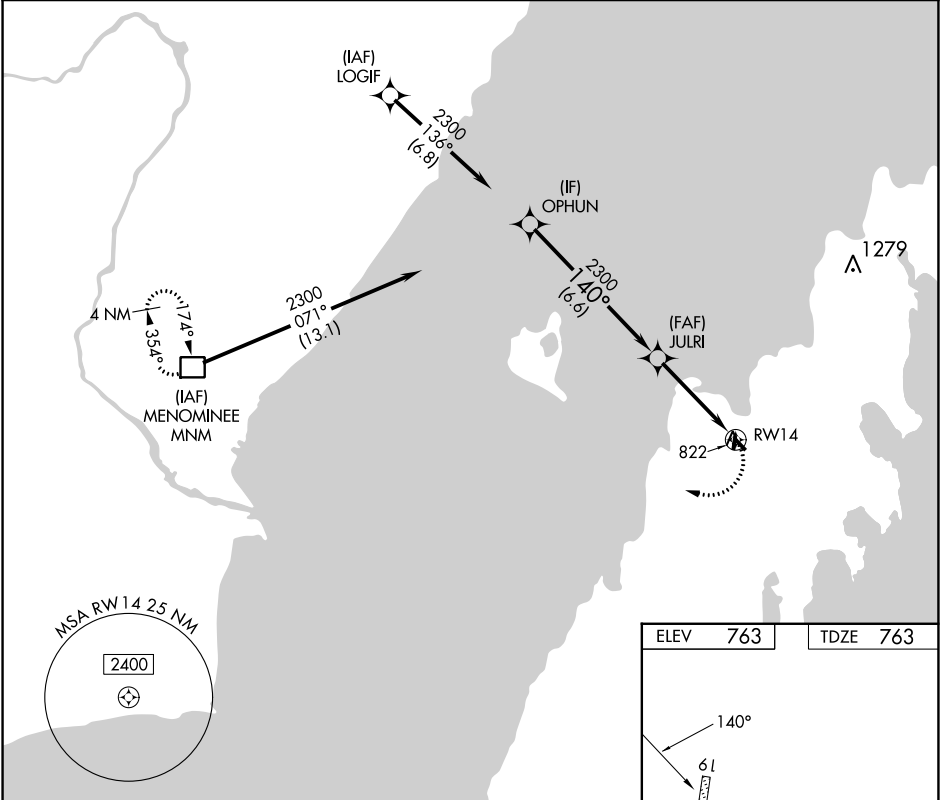

APP CRS	Rwy Idg	2697
140°	TDZE	763
	Apt Elev	763

RNAV (GPS) RWY 14

EPHRAIM/GIBRALTAR (3D2)

RNP APCH - GPS.

▼
▲ Rwy 14 helicopter visibility reduction below 3/4 SM NA.

MISSED APPROACH: Climbing right turn to 3000 direct MNM DME and hold.

AWOS-3PT
124.175

GREEN BAY APP CON★
120.3 338.2

UNICOM
123.0 (CTAF) 0

EC-3, 28 NOV 2024 to 26 DEC 2024

EC-3, 28 NOV 2024 to 26 DEC 2024