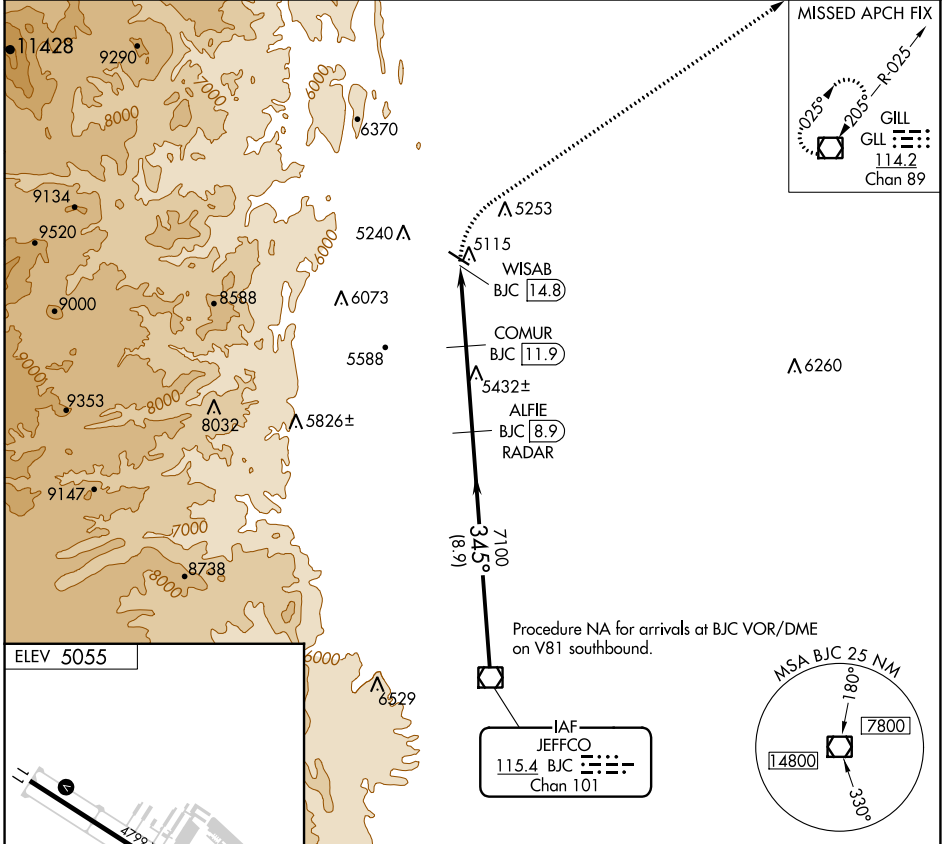

VOR/DME BJC 115.4 Chan 101	APP CRS 345°	Rwy Idg TDZE Apt Elev	N/A N/A 5055
--	------------------------	-----------------------------	---

VOR/DME-A VANCE BRAND (LMO)

⚠ When local altimeter setting not received, use Denver Intl altimeter setting and increase all MDA 120 feet; and increase Cat C visibility ½ mile and Cat D ¼ mile.

MISSED APPROACH: Climbing right turn to 7000 direct GLL VOR/DME and hold.

AWOS-3 120.0	DENVER APP CON 125.12 263.02	UNICOM 122.975 (CTAF) 0
------------------------	--	--

SW-1, 28 NOV 2024 to 26 DEC 2024

SW-1, 28 NOV 2024 to 26 DEC 2024