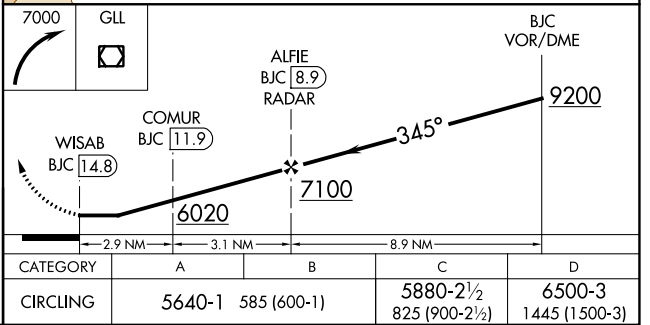

VOR/DME BJC 115.4 Chan 101	APP CRS 345°	Rwy Idg TDZE Apt Elev	N/A N/A 5055
--	------------------------	-----------------------------	---

VOR/DME-A VANCE BRAND (LMO)

⚠ When local altimeter setting not received, use Denver Intl altimeter setting and increase all MDA 120 feet; and increase Cat C visibility ½ mile and Cat D ¼ mile.

MISSED APPROACH: Climbing right turn to 7000 direct GLL VOR/DME and hold.

AWOS-3 120.0	DENVER APP CON 125.12 263.02	UNICOM 122.975 (CTAF) 0
------------------------	--	--

SW-1, 28 NOV 2024 to 26 DEC 2024