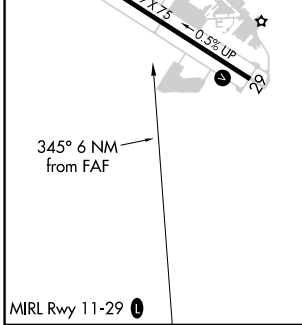

VOR/DME BJC 115.4 Chan 101	APP CRS 345°	Rwy Idg TDZE Apt Elev	N/A N/A 5055
--	------------------------	-----------------------------	---

VOR/DME-A VANCE BRAND (LMO)

⚠ When local altimeter setting not received, use Denver Intl altimeter setting and increase all MDA 120 feet; and increase Cat C visibility ½ mile and Cat D ¼ mile.

MISSED APPROACH: Climbing right turn to 7000 direct GLL VOR/DME and hold.

AWOS-3 120.0	DENVER APP CON 125.12 263.02	UNICOM 122.975 (CTAF) 0
------------------------	--	--

SW-1, 28 NOV 2024 to 26 DEC 2024