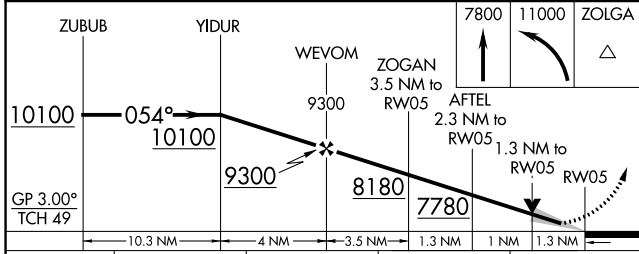

WAAS CH 65820 W05A	APP CRS 054°	Rwy ldg 8801
		TDZE 7014
		Apt Elev 7014

RNAV (GPS) RWY 5

SHIVELY FLD (SAA)

RNP APCH - GPS.

⚠ For uncompensated Baro-VNAV systems, LNAV/VNAV NA below -28°C or above 54°C.

MISSED APPROACH: Climb to 7800 then climbing left turn to 11000 direct ZOLGA and hold.

AWOS-3PT 118.175	DENVER CENTER 132.1 254.35	UNICOM 122.8 (CTAF) 0
----------------------------	--------------------------------------	---------------------------------

ELEV 7014	TDZE 7014
-----------	-----------