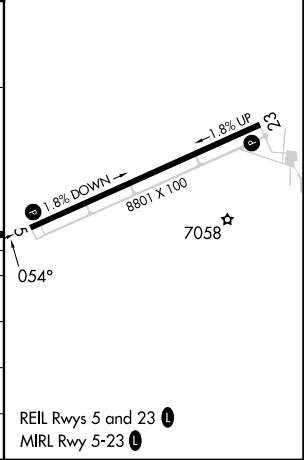

NW-1, 28 NOV 2024 to 26 DEC 2024

NW-1, 28 NOV 2024 to 26 DEC 2024