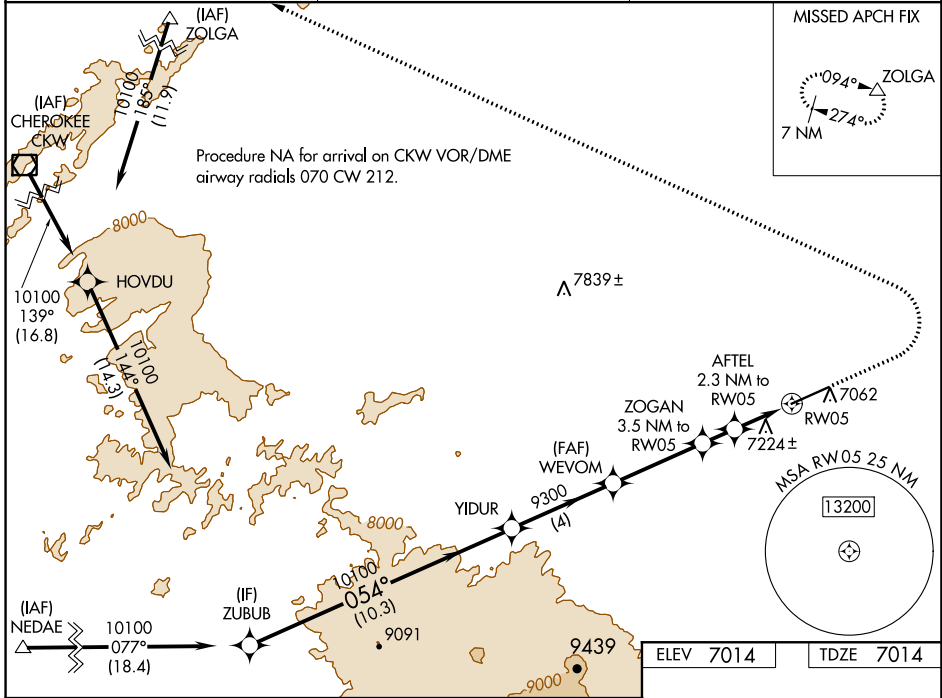

WAAS CH 65820 W05A	APP CRS 054°	Rwy ldg 8801
		TDZE 7014
		Apt Elev 7014

RNAV (GPS) RWY 5

SHIVELY FLD (SAA)

RNP APCH - GPS.

⚠ For uncompensated Baro-VNAV systems, LNAV/VNAV NA below -28°C or above 54°C.

MISSED APPROACH: Climb to 7800 then climbing left turn to 11000 direct ZOLGA and hold.

AWOS-3PT 118.175	DENVER CENTER 132.1 254.35	UNICOM 122.8 (CTAF) 0
----------------------------	--------------------------------------	---------------------------------

ELEV 7014	TDZE 7014
-----------	-----------

CATEGORY	A	B	C	D
LPV DA	7264- ³ / ₄		250 (300- ³ / ₄)	
LNAV/VNAV DA	7546-1 ¹ / ₂		532 (600-1 ¹ / ₂)	
LNAV MDA	7480-1 466 (500-1)		7480-1 ³ / ₈ 466 (500-1 ³ / ₈)	
C CIRCLING	7540-1 526 (600-1)		7740-2 726 (800-2) 7860-2 ³ / ₄ 846 (900-2 ³ / ₄)	

NW-1, 28 NOV 2024 to 26 DEC 2024

NW-1, 28 NOV 2024 to 26 DEC 2024