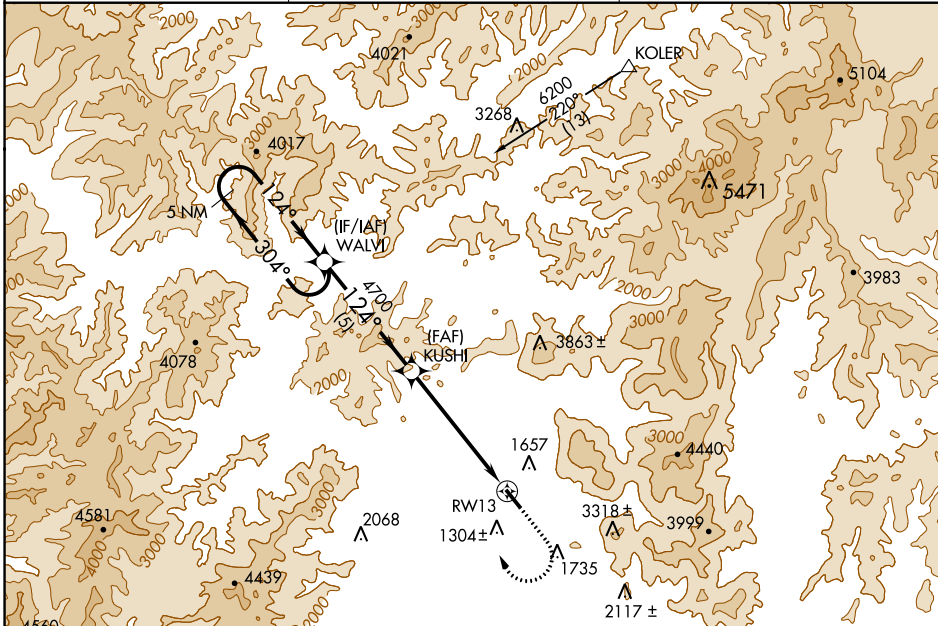

APP CRS	Rwy Idg	N/A
124°	TDZE	N/A
	Apt Elev	1130

RNAV (GPS)-A

GRANTS PASS (3S8)

RNP APCH-GPS

NA Circling NA northeast of Rwy 13-31.
 Circling Rwy 13 NA at night.
 Rwy 13 helicopter visibility restriction below 1 SM NA.

MISSED APPROACH: Climb to 3200 then climbing right turn to 6600 direct WALVI and hold, continue climb-in-hold to 6600.

AWOS-3PT 120.0	CASCADE APP CON * 124.3 379.9	UNICOM 122.8 (CTAF) 0
--------------------------	-----------------------------------------	---------------------------------

CATEGORY	A	B	C	D
CIRCLING	2920-1¼ 1790 (1800-1¼)	2920-1½ 1790 (1800-1½)		NA

NW-1, 28 NOV 2024 to 26 DEC 2024

NW-1, 28 NOV 2024 to 26 DEC 2024