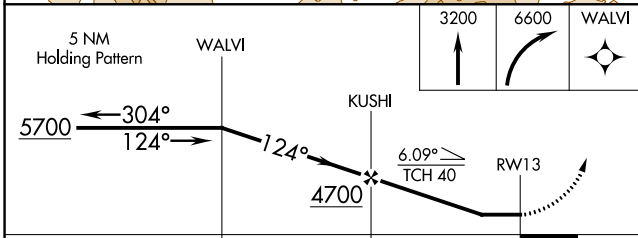

APP CRS	Rwy Idg	N/A
124°	TDZE	N/A
	Apt Elev	1130

RNAV (GPS)-A

GRANTS PASS (3S8)

RNP APCH-GPS

NA Circling NA northeast of Rwy 13-31.
 Circling Rwy 13 NA at night.
 Rwy 13 helicopter visibility restriction below 1 SM NA.

MISSED APPROACH: Climb to 3200 then climbing right turn to 6600 direct WALVI and hold, continue climb-in-hold to 6600.

AWOS-3PT 120.0	CASCADE APP CON * 124.3 379.9	UNICOM 122.8 (CTAF) 0
--------------------------	-----------------------------------------	---------------------------------

CATEGORY	A	B	C	D
CIRCLING	2920-1¼ 1790 (1800-1¼)	2920-1½ 1790 (1800-1½)		NA

NW-1, 28 NOV 2024 to 26 DEC 2024

NW-1, 28 NOV 2024 to 26 DEC 2024