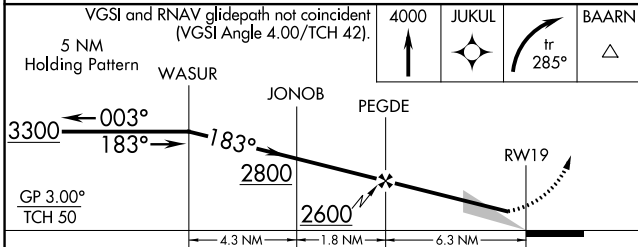

WAAS CH 73001 W 19A	APP CRS 183°	Rwy Idg TDZE 523 Apt Elev 523	3609
---	------------------------	---	-------------

RNAV (GPS) RWY 19

DECK (9D4)

RNP APCH.	MISSED APPROACH: Climb to 4000 direct JUKUL and climbing right turn on track 285° to BAARN and hold.
<p>▼ When local altimeter setting not received, use Reading altimeter setting.</p> <p>▲ Circling Rwy 1 NA at night.</p>	

AWOS-2 118.45	RDG ASOS 127.1	HARRISBURG APP CON 118.25 269.45	UNICOM 122.8 (CTAF)
-------------------------	--------------------------	--	-------------------------------

NE-4, 28 NOV 2024 to 26 DEC 2024

NE-4, 28 NOV 2024 to 26 DEC 2024

CATEGORY	A	B	C	D
LPV DA	837-1 314 (400-1)			NA
LNAV MDA	1200-1	677 (700-1)	1200-2 677 (700-2)	NA
CIRCLING	1200-1 677 (700-1)	1240-1 717 (800-1)	1240-2 717 (800-2)	NA