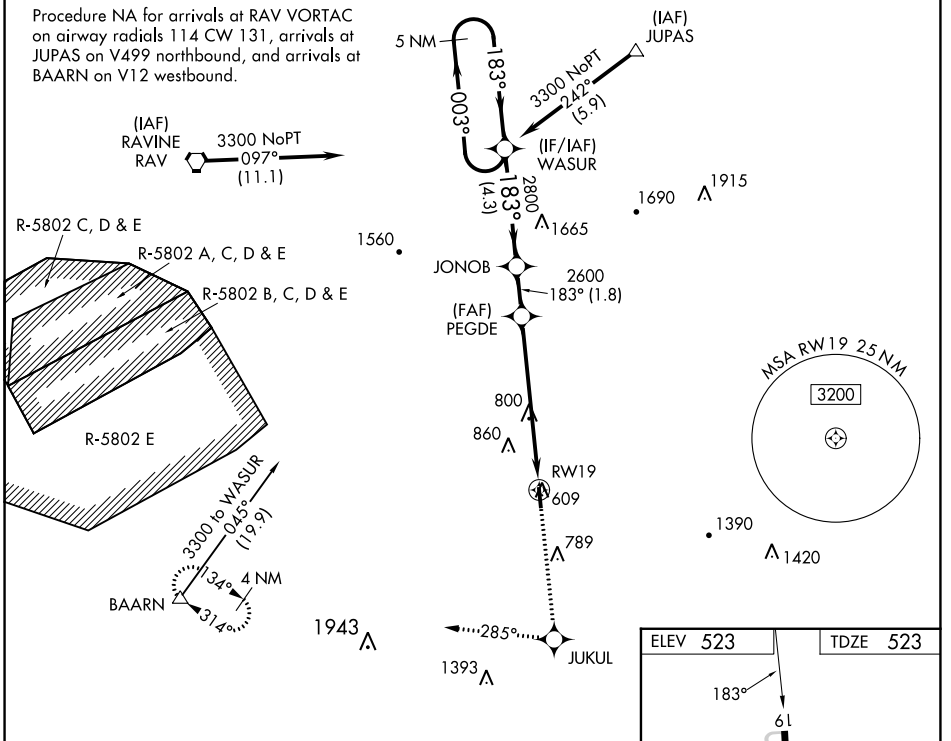

WAAS CH 73001 W 19A	APP CRS 183°	Rwy Idg TDZE 523 Apt Elev 523	3609
---	------------------------	---	-------------

RNAV (GPS) RWY 19

DECK (9D4)

RNP APCH.	MISSED APPROACH: Climb to 4000 direct JUKUL and climbing right turn on track 285° to BAARN and hold.
<p>▼ When local altimeter setting not received, use Reading altimeter setting.</p> <p>▲ Circling Rwy 1 NA at night.</p>	

AWOS-2 118.45	RDG ASOS 127.1	HARRISBURG APP CON 118.25 269.45	UNICOM 122.8 (CTAF)
-------------------------	--------------------------	--	-------------------------------

NE-4, 28 NOV 2024 to 26 DEC 2024

NE-4, 28 NOV 2024 to 26 DEC 2024

CATEGORY	A	B	C	D
LPV DA	837-1 314 (400-1)			NA
LNAV MDA	1200-1	677 (700-1)	1200-2 677 (700-2)	NA
CIRCLING	1200-1 677 (700-1)	1240-1 717 (800-1)	1240-2 717 (800-2)	NA