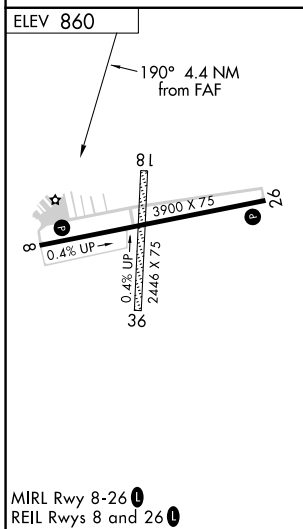

VOR/DME BAE 116.4 Chan 111	APP CRS 190°	Rwy Idg TDZE Apt Elev	N/A N/A 860

VOR/DME-A

EAST TROY MUNI (57C)

Circling NA to Rwys 18 and 36.	MISSED APPROACH: Climb to 2700 then left turn on BAE VOR/DME R-190 to BITTN/15 DME and hold.

AWOS-3PT 118.125	MILWAUKEE APP CON 125.35 307.0	GCO 121.725	UNICOM 123.0 (CTAF)

EC-3, 28 NOV 2024 to 26 DEC 2024

EC-3, 28 NOV 2024 to 26 DEC 2024