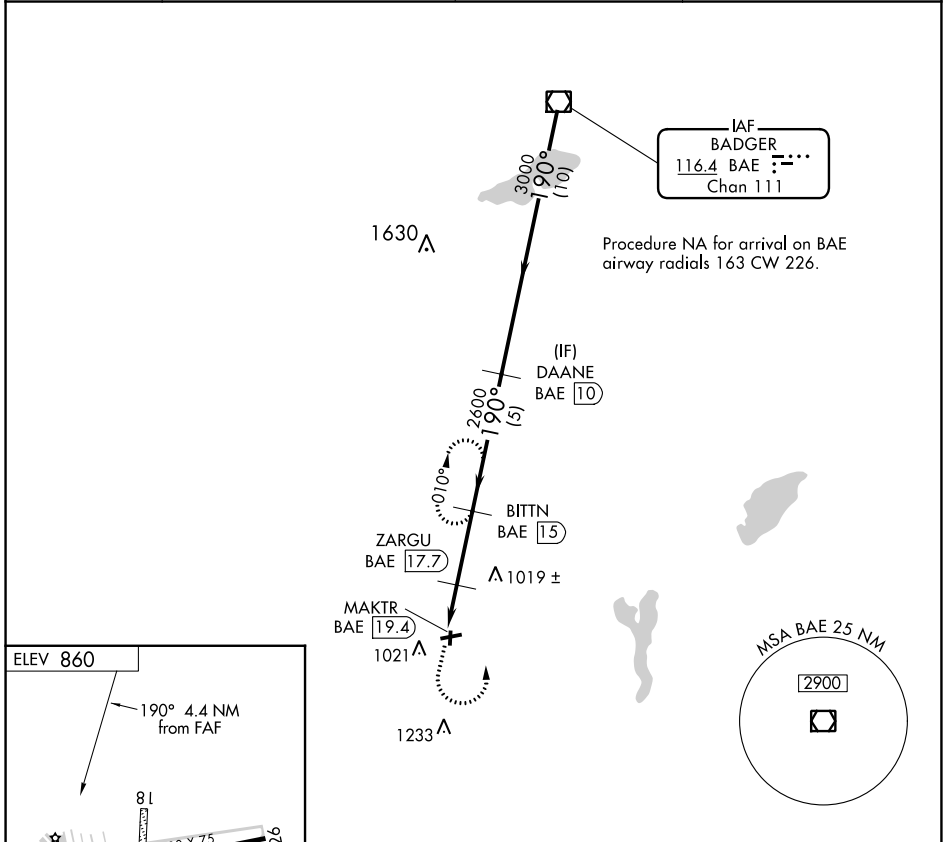

VOR/DME BAE 116.4 Chan 111	APP CRS 190°	Rwy Idg TDZE Apt Elev	N/A N/A 860
--	------------------------	-----------------------------	--

VOR/DME-A

EAST TROY MUNI (57C)

Circling NA to Rwys 18 and 36.	MISSED APPROACH: Climb to 2700 then left turn on BAE VOR/DME R-190 to BITTN/15 DME and hold.
--------------------------------	--

AWOS-3PT 118.125	MILWAUKEE APP CON 125.35 307.0	GCO 121.725	UNICOM 123.0 (CTAF)
----------------------------	--	-----------------------	-------------------------------

EC-3, 28 NOV 2024 to 26 DEC 2024

EC-3, 28 NOV 2024 to 26 DEC 2024