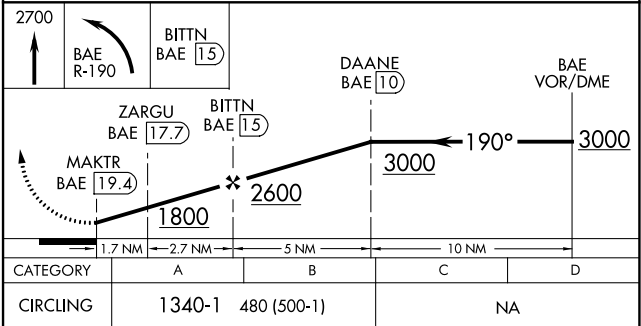

VOR/DME BAE 116.4 Chan 111	APP CRS 190°	Rwy Idg TDZE Apt Elev	N/A N/A 860

VOR/DME-A

EAST TROY MUNI (57C)

Circling NA to Rwys 18 and 36.	MISSED APPROACH: Climb to 2700 then left turn on BAE VOR/DME R-190 to BITTN/15 DME and hold.

AWOS-3PT 118.125	MILWAUKEE APP CON 125.35 307.0	GCO 121.725	UNICOM 123.0 (CTAF)

EC-3, 28 NOV 2024 to 26 DEC 2024

EC-3, 28 NOV 2024 to 26 DEC 2024