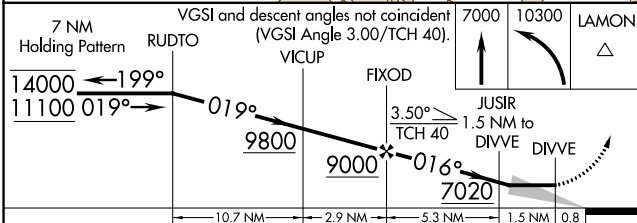

WAAS CH 48827 W04A	APP CRS 016°	Rwy Idg TDZE Apt Elev	7300 6179 6231

RNAV (GPS) RWY 4

DRIGGS/REED MEML (DIJ)

RNP APCH. MISSED APPROACH: Climb to 7000 then climbing left turn to 10300 direct LAMON and hold, continue climb-in-hold to 10300.

⚠ Circling NA for Cats C and D southeast of Rwy 4-22.

AWOS-3PT 120.775	SALT LAKE CENTER 128.35 239.25	UNICOM 122.7 (CTAF) 0

CATEGORY	A	B	C	D
LP MDA	6500-1 321 (300-1)			
LNAV MDA	6540-1 361 (400-1)			
CIRCLING	6760-1	6820-1	6880-1¼	7400-3
	529 (600-1)	589 (600-1)	649 (700-1¼)	1169 (1200-3)

MIRL Rwy 4-22 0

REIL Rwy 22 0

NW-1, 28 NOV 2024 to 26 DEC 2024

NW-1, 28 NOV 2024 to 26 DEC 2024