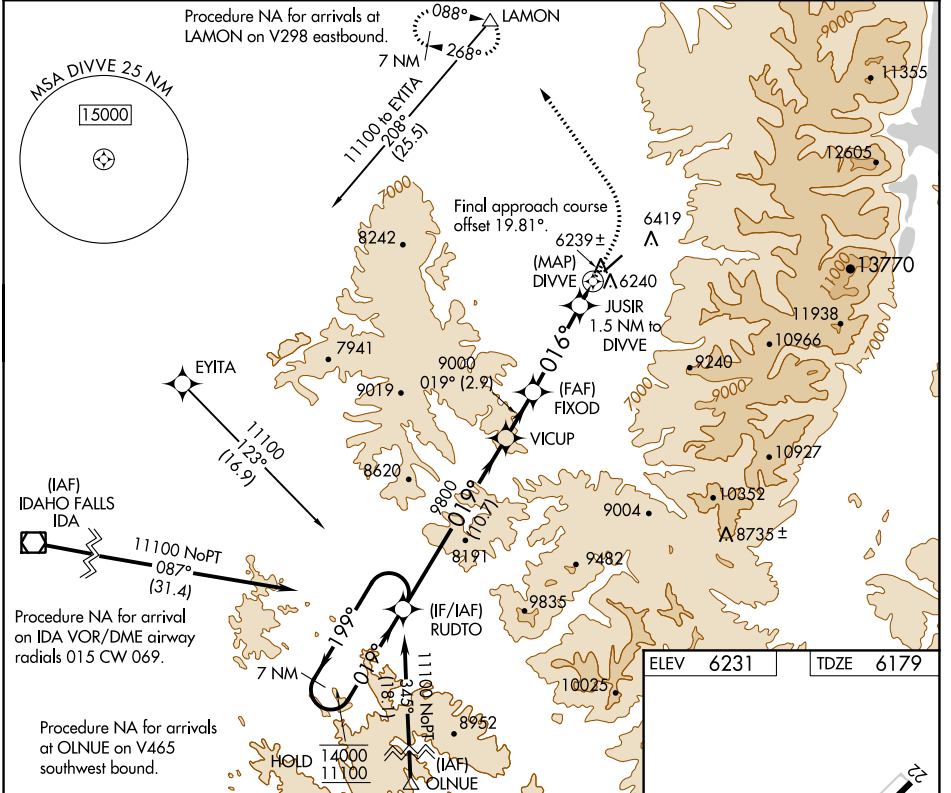

WAAS CH <b>48827</b> <b>W04A</b>	APP CRS <b>016°</b>	Rwy Idg TDZE Apt Elev	<b>7300</b> <b>6179</b> <b>6231</b>
--	------------------------	-----------------------------	---

# RNAV (GPS) RWY 4

DRIGGS/REED MEML (DIJ)

RNP APCH. MISSED APPROACH: Climb to 7000 then climbing left turn to 10300 direct LAMON and hold, continue climb-in-hold to 10300.

⚠ Circling NA for Cats C and D southeast of Rwy 4-22.

AWOS-3PT <b>120.775</b>	SALT LAKE CENTER <b>128.35 239.25</b>	UNICOM <b>122.7 (CTAF) 0</b>
----------------------------	--	---------------------------------

CATEGORY	A	B	C	D
LP MDA	6500-1 321 (300-1)			
LNAV MDA	6540-1 361 (400-1)			
CIRCLING	6760-1	6820-1	6880-1¼	7400-3
	529 (600-1)	589 (600-1)	649 (700-1¼)	1169 (1200-3)

MIRL Rwy 4-22 0

REIL Rwy 22 0

NW-1, 28 NOV 2024 to 26 DEC 2024

NW-1, 28 NOV 2024 to 26 DEC 2024