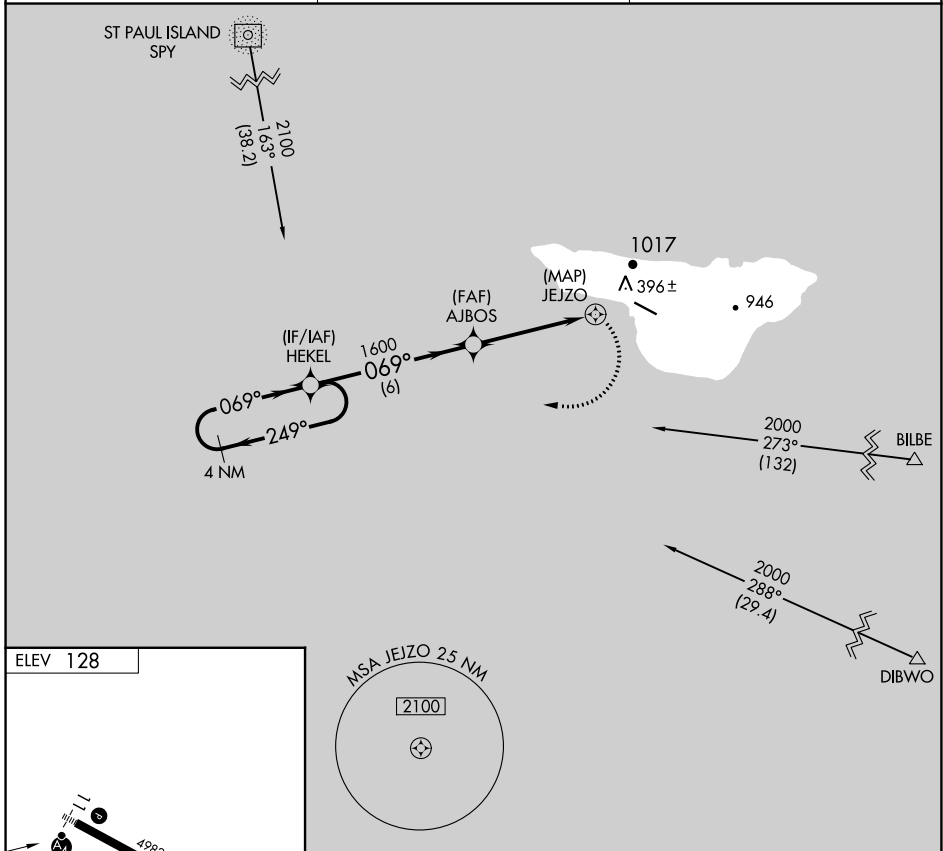

APP CRS	Rwy Idg	N/A
069°	TDZE	N/A
	Apt Elev	128

RNAV (GPS)-D

ST GEORGE (PBV) (PAPB)

	DME/DME RNP-0.3 NA. Circling NA north of Rwy 11-29.	MISSED APPROACH: Climbing right turn to 2100 direct HEKEL and hold.
--	--	---

ASOS 135.45	ANCHORAGE CENTER 119.1 339.8	CTAF 122.8
-----------------------	--	----------------------

	4 NM Holding Pattern	HEKEL	AJBOS	JEJZO	2100	HEKEL
	2000	← 249°	069° →	069°	1600	
			6 NM	4.5 NM		
CATEGORY	A	B	C	D		
CIRCLING	760-1 632 (700-1)	980-1¼ 852 (900-1¼)	980-2½ 852 (900-2½)	NA		

AK, 31 OCT 2024 to 26 DEC 2024

AK, 31 OCT 2024 to 26 DEC 2024