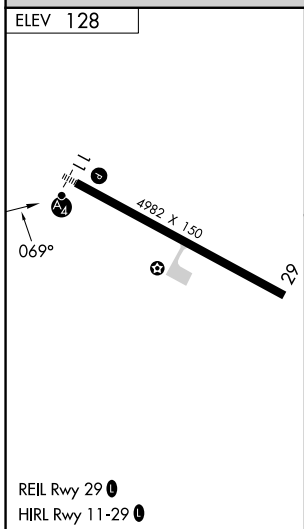

APP CRS	Rwy Idg	N/A
069°	TDZE	N/A
	Apt Elev	128

RNAV (GPS)-D

ST GEORGE (PBV) (PAPB)

	DME/DME RNP-0.3 NA. Circling NA north of Rwy 11-29.	MISSED APPROACH: Climbing right turn to 2100 direct HEKEL and hold.
--	--	---

ASOS 135.45	ANCHORAGE CENTER 119.1 339.8	CTAF 122.8
-----------------------	--	----------------------

	4 NM Holding Pattern	HEKEL	AJBOS	JEJZO	2100	HEKEL
	2000	← 249°	069° →	069°	1600	
			6 NM	4.5 NM		
CATEGORY	A	B	C	D		
CIRCLING	760-1 632 (700-1)	980-1¼ 852 (900-1¼)	980-2½ 852 (900-2½)	NA		