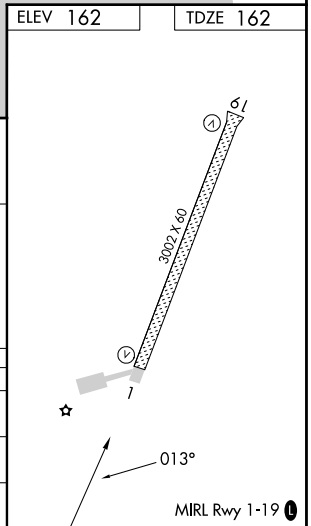

WAAS CH 77843	APP CRS 013°	Rwy Idg TDZE Apt Elev	3002 162 162
W01A			

RNAV (GPS) RWY 1

KOYUK ALFRED ADAMS (KKA)(PAKK)

RNP APCH - GPS.		MISSED APPROACH: Climbing right turn to 2400 direct YECUP and hold.	
NA Circling NA west of Rwy 01-19.			
AWOS-3P 134,95	ANCHORAGE CENTER 135.7 335.5	NOME RADIO 122.35	CTAF 122.80