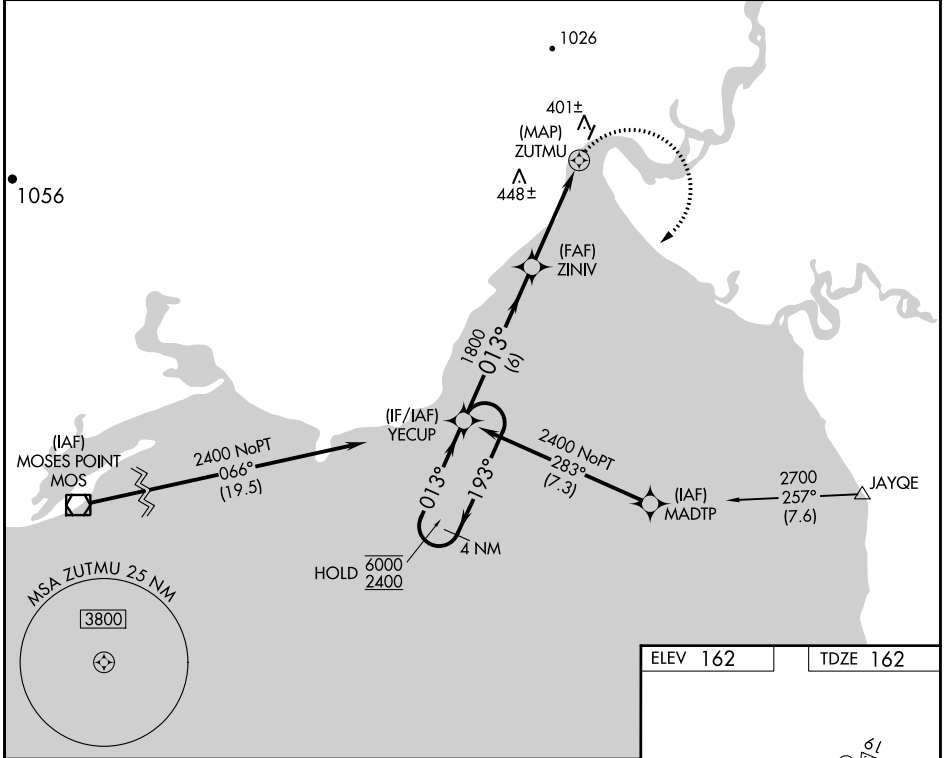

WAAS CH 77843	APP CRS 013°	Rwy Idg TDZE Apt Elev	3002 162 162
W01A			

RNAV (GPS) RWY 1

KOYUK ALFRED ADAMS (KKA)(PAKK)

RNP APCH - GPS.		MISSED APPROACH: Climbing right turn to 2400 direct YECUP and hold.	
NA Circling NA west of Rwy 01-19.			
AWOS-3P 134,95	ANCHORAGE CENTER 135.7 335.5	NOME RADIO 122.35	CTAF 122.80

CATEGORY	A	B	C	D
LP MDA	540-1 378 (400-1)			NA
LNAV MDA	660-1	498 (500-1)	660-1 $\frac{3}{8}$ 498 (500-1 $\frac{3}{8}$)	NA
CIRCLING	660-1 498 (500-1)	900-1 738 (800-1)	1500-3 1338 (1400-3)	NA

AK, 31 OCT 2024 to 26 DEC 2024

AK, 31 OCT 2024 to 26 DEC 2024