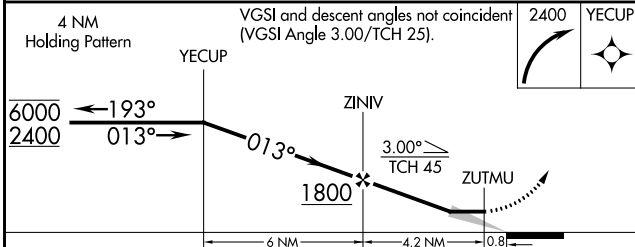

WAAS CH 77843	APP CRS 013°	Rwy Idg TDZE Apt Elev	3002 162 162
W01A			

RNAV (GPS) RWY 1

KOYUK ALFRED ADAMS (KKA)(PAKK)

RNP APCH - GPS.		MISSED APPROACH: Climbing right turn to 2400 direct YECUP and hold.	
NA Circling NA west of Rwy 01-19.			
AWOS-3P 134,95	ANCHORAGE CENTER 135.7 335.5	NOME RADIO 122.35	CTAF 122.80