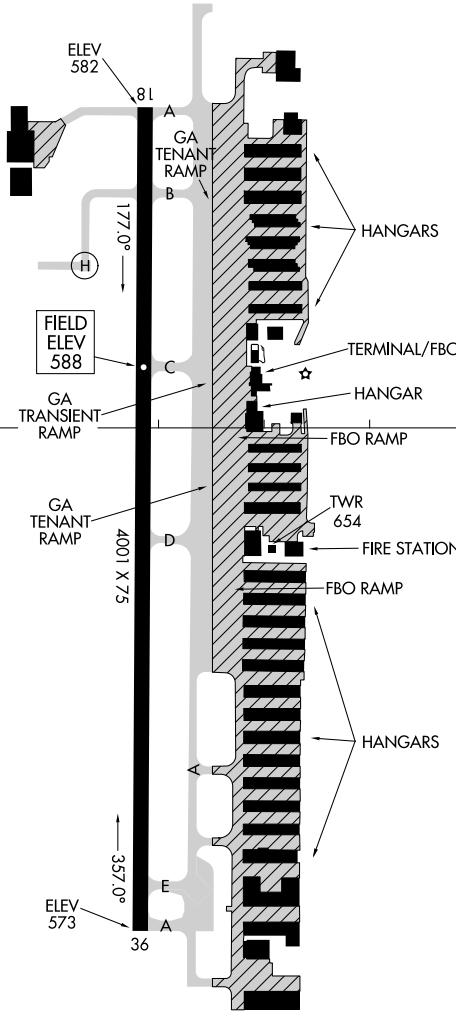

23222

AIRPORT DIAGRAM

AL-9209 (FAA)

GRAND PRAIRIE MUNI (GPM)

GRAND PRAIRIE, TX

AWOS-3P
 118.475
 GRAND PRAIRIE TOWER ★
 128.55
 GND CON
 121.15

32°42.0'N

△ 745±

RWY 18-36
S-30

32°41.5'N

CAUTION: BE ALERT TO RUNWAY CROSSING CLEARANCES.
READBACK OF ALL RUNWAY HOLDING INSTRUCTIONS IS REQUIRED.

97°03.0'W

97°02.5'W

SC-2, 28 NOV 2024 to 26 DEC 2024

SC-2, 28 NOV 2024 to 26 DEC 2024