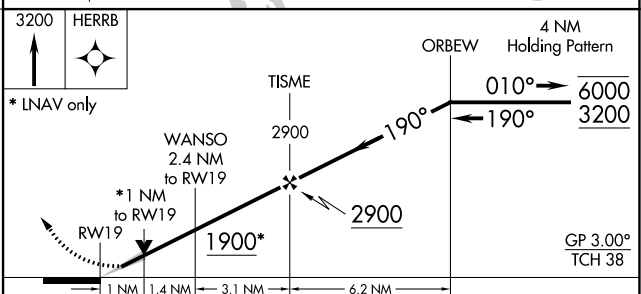

WAAS CH 93542 W19A	APP CRS 190°	Rwy ldg TDZE 1109 Apt Elev 1109
--	------------------------	---

RNAV (GPS) RWY 19

RICE LAKE RGNL/CARL'S FLD (R/PD)

RNP APCH.

⚠ Circling Rwy 13, 31 NA at night. For uncompensated Baro-VNAV systems, procedure NA below -17°C or above 54°C.

MISSED APPROACH:
Climb to 3200 direct HERRB and hold.

AWOS-3 120.525	MINNEAPOLIS CENTER 125.3 335.6	UNICOM 122.7 (CTAF) 0
--------------------------	--	---------------------------------

ELEV 1109	TDZE 1109
-----------	-----------