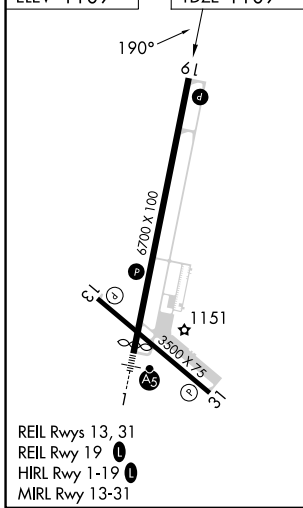

WAAS CH 93542 W19A	APP CRS 190°	Rwy ldg TDZE 1109 Apt Elev 1109
--	------------------------	---

RNAV (GPS) RWY 19

RICE LAKE RGNL/CARL'S FLD (R/PD)

RNP APCH.

⚠ Circling Rwy 13, 31 NA at night. For uncompensated Baro-VNAV systems, procedure NA below -17°C or above 54°C.

MISSED APPROACH:
Climb to 3200 direct HERRB and hold.

AWOS-3 120.525	MINNEAPOLIS CENTER 125.3 335.6	UNICOM 122.7 (CTAF) 0
--------------------------	--	---------------------------------

ELEV 1109	TDZE 1109
-----------	-----------

CATEGORY	A	B	C	D
LPV DA		1309-3/4	200 (200-3/4)	
LNAV/VNAV DA		1389-7/8	280 (300-7/8)	
LNAV MDA		1480-1	371 (400-1)	
C CIRCLING	1580-1 471 (500-1)	1740-1 631 (700-1)	1740-1 3/4 631 (700-1 3/4)	1940-2 3/4 831 (900-2 3/4)