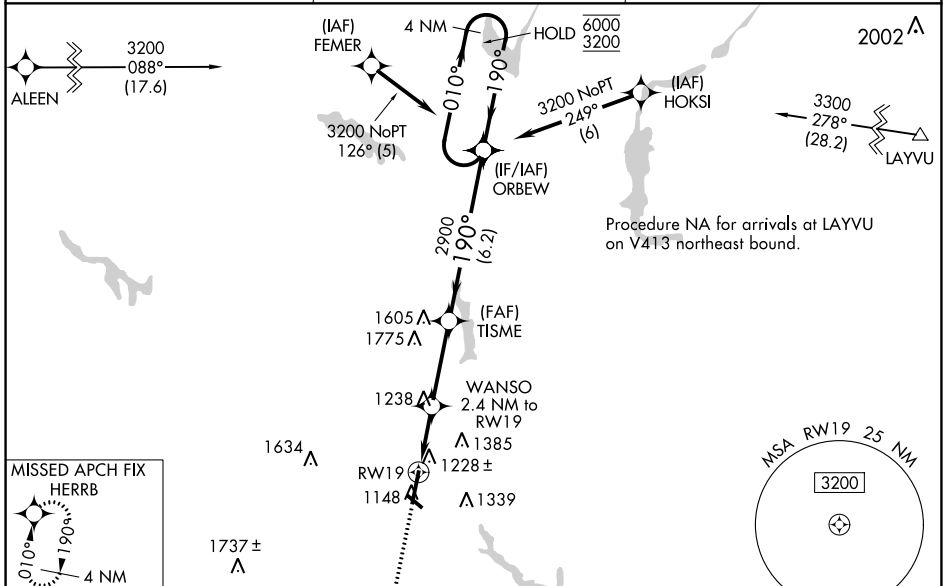

WAAS CH 93542 W19A	APP CRS 190°	Rwy ldg TDZE 1109 Apt Elev 1109
--	------------------------	---

RNAV (GPS) RWY 19

RICE LAKE RGNL/CARL'S FLD (R/PD)

RNP APCH.

⚠ Circling Rwy 13, 31 NA at night. For uncompensated Baro-VNAV systems, procedure NA below -17°C or above 54°C.

MISSED APPROACH:
Climb to 3200 direct HERRB and hold.

AWOS-3 120.525	MINNEAPOLIS CENTER 125.3 335.6	UNICOM 122.7 (CTAF) 0
--------------------------	--	---------------------------------

ELEV 1109	TDZE 1109
-----------	-----------

CATEGORY	A	B	C	D
LPV DA		1309-3/4	200 (200-3/4)	
LNAV/VNAV DA		1389-7/8	280 (300-7/8)	
LNAV MDA		1480-1	371 (400-1)	
C CIRCLING	1580-1 471 (500-1)	1740-1 631 (700-1)	1740-1 3/4 631 (700-1 3/4)	1940-2 3/4 831 (900-2 3/4)

EC-3, 28 NOV 2024 to 26 DEC 2024

EC-3, 28 NOV 2024 to 26 DEC 2024