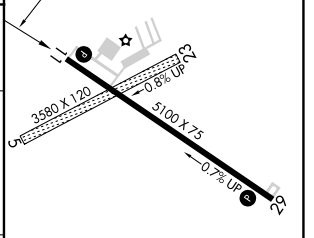

WAAS CH 53432 W11A	APP CRS 111°	Rwy Idg TDZE Apt Elev	5100 3244 3255
--	------------------------	-----------------------------	---

RNAV (GPS) RWY 11

STURGIS MUNI (49B)

RNP APCH - GPS.		MISSED APPROACH: Climb to 7000 direct MOBNE and on track 055° to JORNO and hold.	
▼ Rwy 11 helicopter visibility reduction below ¾ SM NA.			
AWOS-3P 119.275	ELLSWORTH APP CON ★ 119.5 259.1	GCO 121.725	UNICOM 122.8 (CTAF) 0