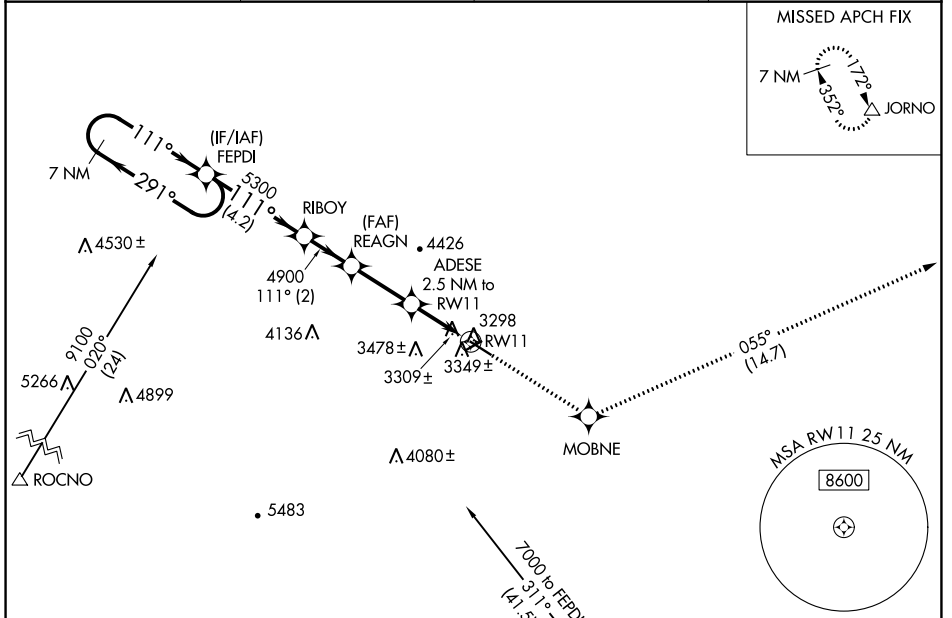

WAAS CH 53432 W11A	APP CRS 111°	Rwy Idg TDZE Apt Elev	5100 3244 3255
--	------------------------	-----------------------------	---

RNAV (GPS) RWY 11

STURGIS MUNI (49B)

RNP APCH - GPS.		MISSED APPROACH: Climb to 7000 direct MOBNE and on track 055° to JORNO and hold.	
▼ Rwy 11 helicopter visibility reduction below ¾ SM NA.			
AWOS-3P 119.275	ELLSWORTH APP CON ★ 119.5 259.1	GCO 121.725	UNICOM 122.8 (CTAF) 0

CATEGORY	A	B	C	D
LP MDA	3620-1 376 (400-1)			NA
LNAV MDA	3660-1 416 (500-1)		3660-1½ 416 (500-1½)	NA

ELEV 3255	TDZE 3244
MRL Rwy 11-29 0	

NC-1, 28 NOV 2024 to 26 DEC 2024

NC-1, 28 NOV 2024 to 26 DEC 2024