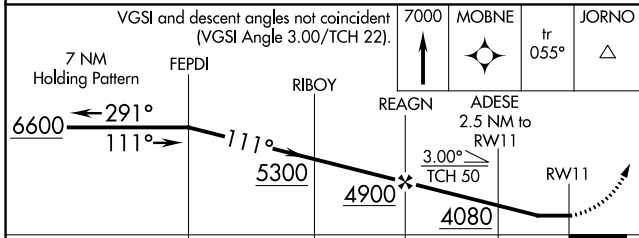

WAAS CH 53432 W11A	APP CRS 111°	Rwy Idg TDZE Apt Elev	5100 3244 3255
--	------------------------	-----------------------------	---

RNAV (GPS) RWY 11

STURGIS MUNI (49B)

RNP APCH - GPS.		MISSED APPROACH: Climb to 7000 direct MOBNE and on track 055° to JORNO and hold.	
▼ Rwy 11 helicopter visibility reduction below ¾ SM NA.			
AWOS-3P 119.275	ELLSWORTH APP CON ★ 119.5 259.1	GCO 121.725	UNICOM 122.8 (CTAF) 0