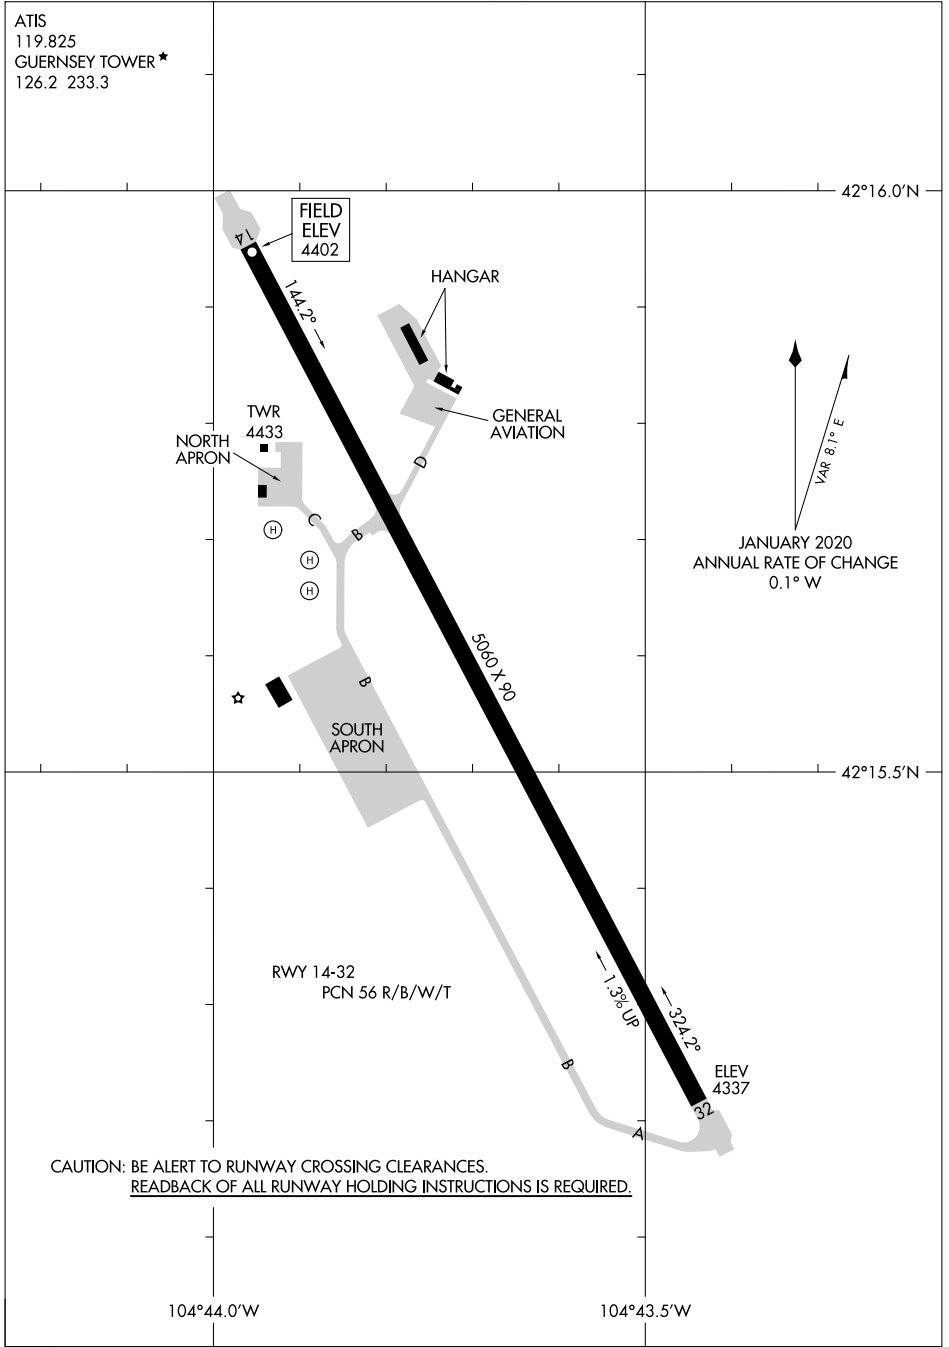

24305

AIRPORT DIAGRAM

AL-9220 (FAA)

CAMP GUERNSEY (GUR)
GUERNSEY, WYOMING

ATIS
119.825
GUERNSEY TOWER *
126.2 233.3

CAUTION: BE ALERT TO RUNWAY CROSSING CLEARANCES.
READBACK OF ALL RUNWAY HOLDING INSTRUCTIONS IS REQUIRED.

NW-1, 28 NOV 2024 to 26 DEC 2024

NW-1, 28 NOV 2024 to 26 DEC 2024

AIRPORT DIAGRAM

24305

GUERNSEY, WYOMING
CAMP GUERNSEY (GUR)