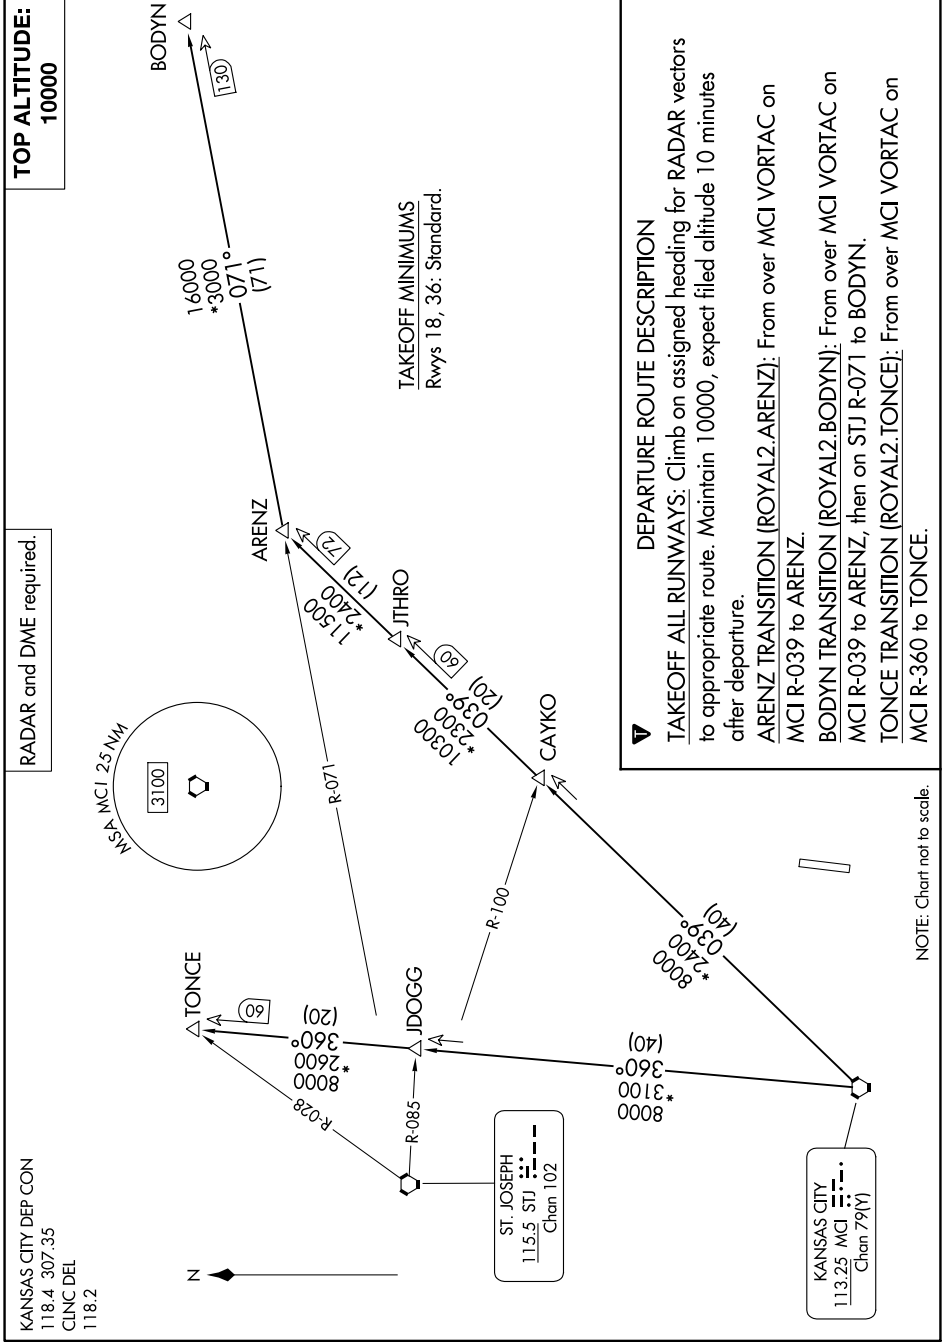

# ROYAL TWO DEPARTURE

NC-3, 28 NOV 2024 to 26 DEC 2024