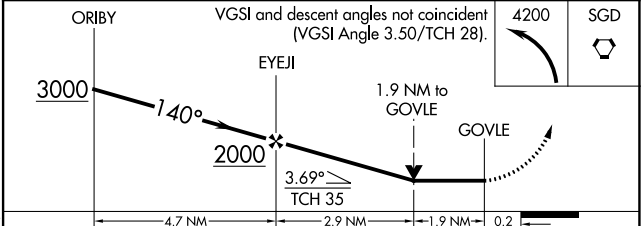

MISSED APPROACH: Climbing left turn to 4200 direct SGD VORTAC and hold, continue climb-in-hold to 4200.

AWOS-3P 120.675	OAKLAND CENTER 127.8 353.5	UNICOM 123.075 (CTAF)
---------------------------	--------------------------------------	---------------------------------

Procedure NA for arrivals at ROZZA on V301 northbound, V108 northwest bound and V494 westbound.

ELEV 4	TDZE 4
--------	--------

CATEGORY	A	B	C	D
LP MDA	820-1 816 (900-1)	820-1¼ 816 (900-1¼)		NA
LNAV MDA	1100-1¼ 1096 (1100-1¼)	1100-1½ 1096 (1100-1½)		NA
<input checked="" type="checkbox"/> CIRCLING	1100-1¼ 1096 (1100-1¼)	1100-1½ 1096 (1100-1½)		NA