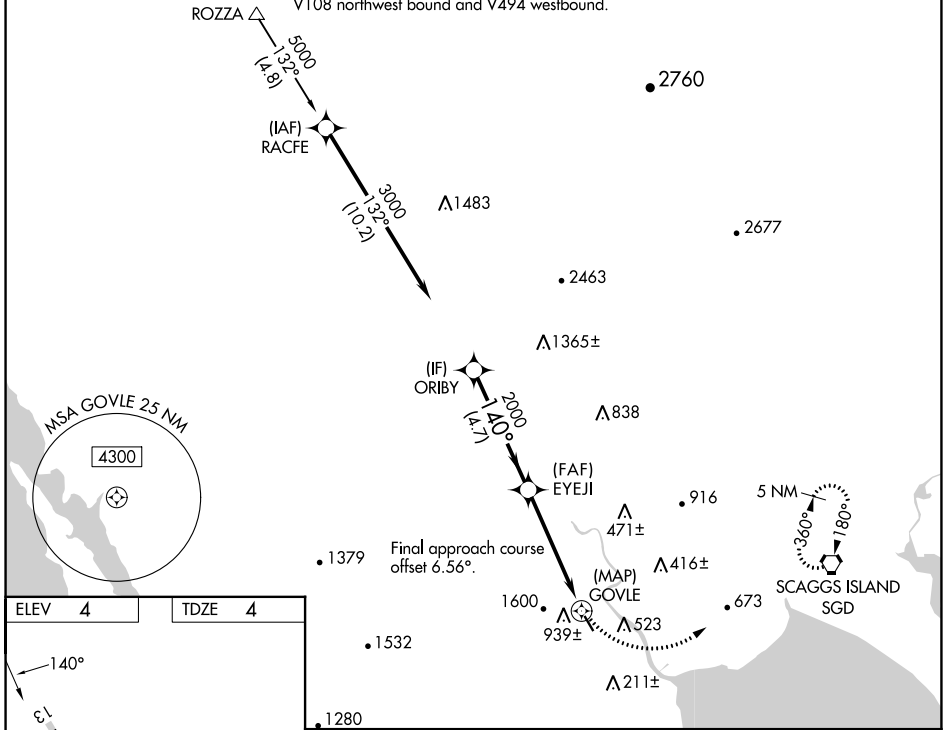

WAAS CH 63244 W13A	APP CRS 140°	Rwy Idg 3303 TDZE 4 Apt Elev 4
--	------------------------	---

RNAV (GPS) RWY 13

GNOSS FLD (DVO)

RNP APCH - GPS.
 ⚠ Circling NA southwest of Rwy 13-31. Circling Rwy 31 NA at night.
 ⚠ Rwy 13 helicopter visibility reduction below 3/4 SM NA.

MISSED APPROACH: Climbing left turn to 4200 direct SGD VORTAC and hold, continue climb-in-hold to 4200.

AWOS-3P 120.675	OAKLAND CENTER 127.8 353.5	UNICOM 123.075 (CTAF)
---------------------------	--------------------------------------	---------------------------------

Procedure NA for arrivals at ROZZA on V301 northbound, V108 northwest bound and V494 westbound.

ELEV 4	TDZE 4
--------	--------

CATEGORY	A	B	C	D
LP MDA	820-1 816 (900-1)	820-1¼ 816 (900-1¼)		NA
LNAV MDA	1100-1¼ 1096 (1100-1¼)	1100-1½ 1096 (1100-1½)		NA
<input checked="" type="checkbox"/> CIRCLING	1100-1¼ 1096 (1100-1¼)	1100-1½ 1096 (1100-1½)		NA

SW-2, 28 NOV 2024 to 26 DEC 2024

SW-2, 28 NOV 2024 to 26 DEC 2024