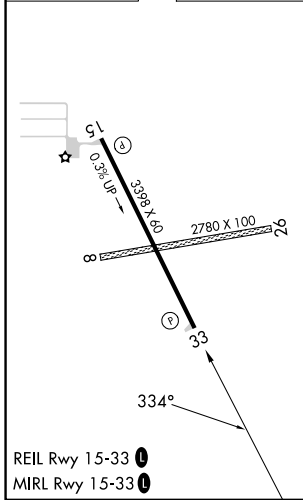

APP CRS	Rwy Idg	3398
334°	TDZE	979
	Apt Elev	979

RNAV (GPS) RWY 33

ADAMS COUNTY LEGION FLD (63C)

RNP APCH.	Procedure NA at night. Rwy 33 helicopter visibility reduction below 1 SM NA.	MISSED APPROACH: Climb to 2000 then climbing right turn to 2800 direct ULHUV and hold.
NA	Circling NA to Rwy 8 and 26. Use Baraboo Wisconsin Dells altimeter setting.	

VOLK APP CON★
135.25 244.875

CTAF
122.9

ELEV 979	TDZE 979
----------	----------

CATEGORY	A	B	C	D
LNAV MDA	1500-1	521 (600-1)		NA
CIRCLING	1640-1 661 (700-1)	1780-1¼ 801 (900-1¼)		NA

EC-3, 28 NOV 2024 to 26 DEC 2024