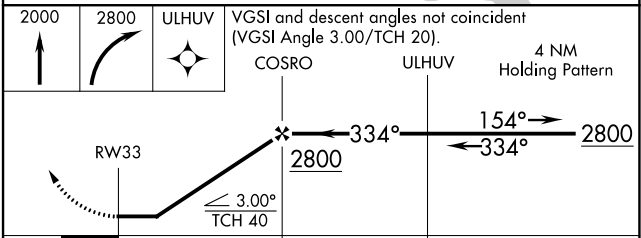

APP CRS	Rwy Idg	3398
334°	TDZE	979
	Apt Elev	979

RNAV (GPS) RWY 33

ADAMS COUNTY LEGION FLD (63C)

RNP APCH.	Procedure NA at night. Rwy 33 helicopter visibility reduction below 1 SM NA.	MISSED APPROACH: Climb to 2000 then climbing right turn to 2800 direct ULHUV and hold.
NA	Circling NA to Rwy 8 and 26. Use Baraboo Wisconsin Dells altimeter setting.	

VOLK APP CON★
135.25 244.875

CTAF
122.9

ELEV 979	TDZE 979
----------	----------

CATEGORY	A	B	C	D
LNAV MDA	1500-1	521 (600-1)		NA
CIRCLING	1640-1 661 (700-1)	1780-1¼ 801 (900-1¼)		NA

EC-3, 28 NOV 2024 to 26 DEC 2024