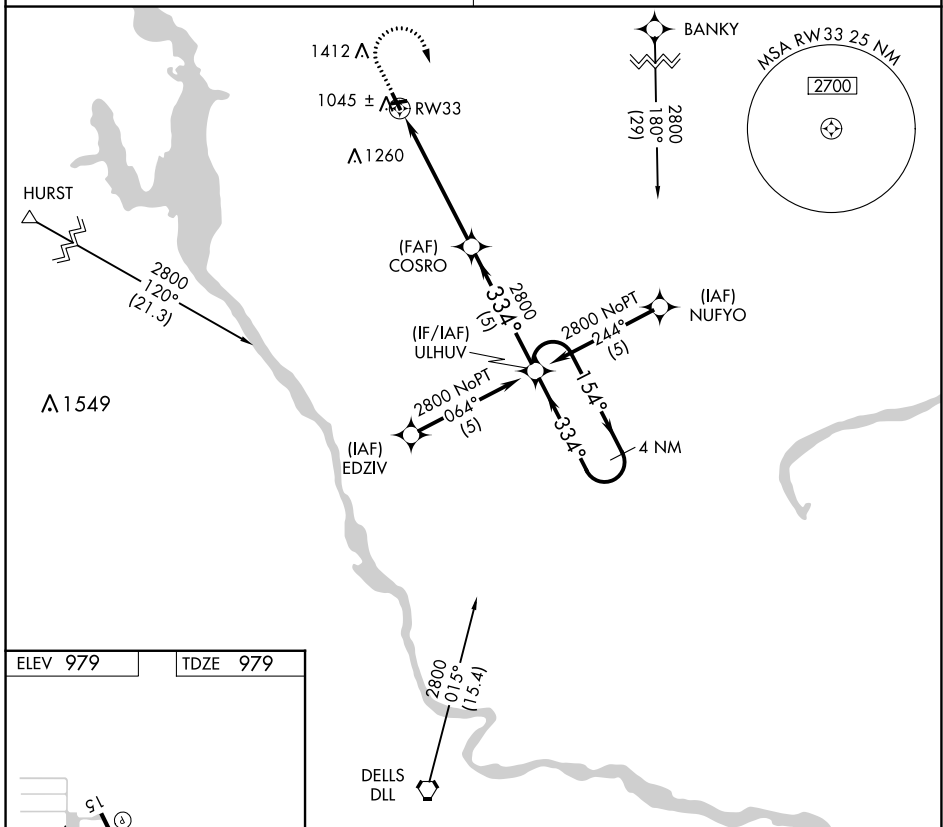

APP CRS	Rwy Idg	3398
334°	TDZE	979
	Apt Elev	979

RNAV (GPS) RWY 33

ADAMS COUNTY LEGION FLD (63C)

RNP APCH.	Procedure NA at night. Rwy 33 helicopter visibility reduction below 1 SM NA.	MISSED APPROACH: Climb to 2000 then climbing right turn to 2800 direct ULHUV and hold.
NA	Circling NA to Rwy 8 and 26. Use Baraboo Wisconsin Dells altimeter setting.	

VOLK APP CON★
135.25 244.875

CTAF
122.9

ELEV 979	TDZE 979
----------	----------

CATEGORY	A	B	C	D
LNAV MDA	1500-1	521 (600-1)		NA
CIRCLING	1640-1 661 (700-1)	1780-1¼ 801 (900-1¼)		NA

EC-3, 28 NOV 2024 to 26 DEC 2024

EC-3, 28 NOV 2024 to 26 DEC 2024