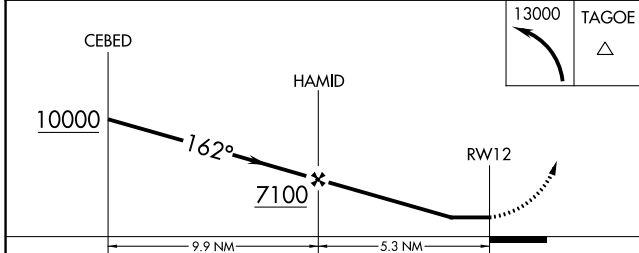

CATEGORY	A	B	C	D
CIRCLING	6400-1¼ 2786 (2800-1¼)	6400-1½ 2786 (2800-1½)	NA	

ELEV 3614

162° to RW12

2.0% UP

3000 X 75

MRL Rwy 12-30 0