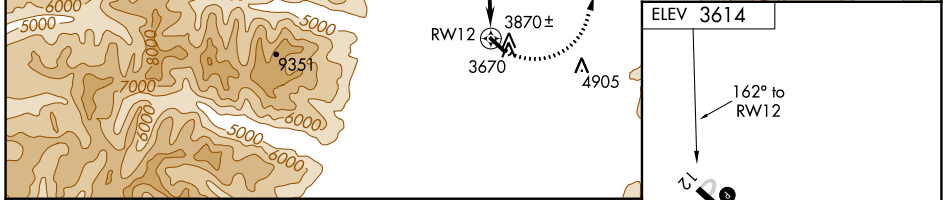

CATEGORY	A	B	C	D
CIRCLING	6400-1¼ 2786 (2800-1¼)	6400-1½ 2786 (2800-1½)	NA	

ELEV 3614

162° to RW12

2.0% UP

3000 X 75

MRL Rwy 12-30 0