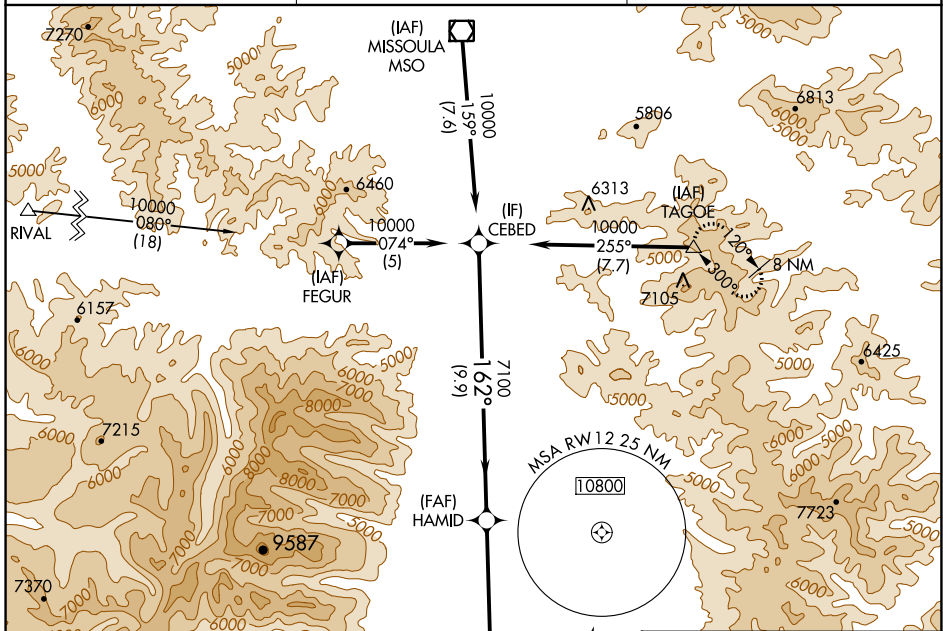

APP CRS 162°	Rwy Idg TDZE Apt Elev	N/A N/A 3614
------------------------	-----------------------------	---

RNAV (GPS)-A

STEVENSVILLE (32S)

RNP APCH.	MISSED APPROACH: Climbing left turn to 13000 direct TAGOE and hold, continue climb-in-hold to 13000.
NA Procedure NA at night.	

AWOS-AV 120.925	SPOKANE APP CON* 124.9 298.95	UNICOM 122.8 (CTAF) 0
---------------------------	---	---------------------------------

NW-1, 28 NOV 2024 to 26 DEC 2024

NW-1, 28 NOV 2024 to 26 DEC 2024

CATEGORY	A	B	C	D
CIRCLING	6400-1¼ 2786 (2800-1¼)	6400-1½ 2786 (2800-1½)	NA	

ELEV 3614

162° to RW12

2.0% UP

3000 X 75

MRL Rwy 12-30 0