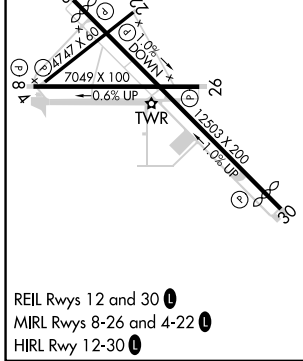

APP CRS	Rwy Idg	4747
218°	TDZE	2780
	Apt Elev	2801

RNAV (GPS) RWY 22

MOJAVE AIR & SPACE PORT/RUTAN FLD (MHV)

RNP APCH.	MISSED APPROACH: Climb to 6000 direct UGONE and on track 205° to JERID and hold.
	Circling NA southeast of runway 4 and south of Rwy 26.

AWOS-3 132.225	JOSHUA APP CON 133.65 348.7	MOJAVE TOWER* 127.6 (CTAF) 288.35	GND CON 123.9
--------------------------	---------------------------------------	---	-------------------------

CATEGORY	A	B	C	D
LNNAV MDA	3200-1	420 (400-1)	3200-1½	420 (400-1½)
<input checked="" type="checkbox"/> CIRCLING	3300-1 499 (500-1)	3480-1 679 (700-1)	4140-3 1339 (1400-3)	4500-3 1699 (1700-3)