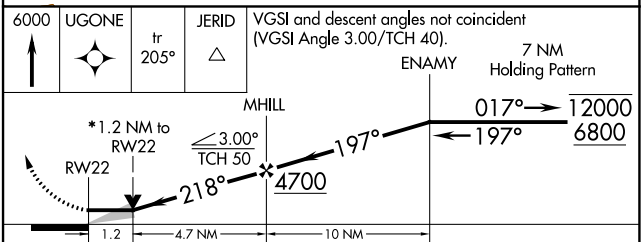

APP CRS	Rwy Idg	4747
218°	TDZE	2780
	Apt Elev	2801

RNAV (GPS) RWY 22

MOJAVE AIR & SPACE PORT/RUTAN FLD (MHV)

RNP APCH.	MISSED APPROACH: Climb to 6000 direct UGONE and on track 205° to JERID and hold.
	Circling NA southeast of runway 4 and south of Rwy 26.

AWOS-3 132.225	JOSHUA APP CON 133.65 348.7	MOJAVE TOWER* 127.6 (CTAF) 288.35	GND CON 123.9
--------------------------	---------------------------------------	---	-------------------------

CATEGORY	A	B	C	D
LNNAV MDA	3200-1	420 (400-1)	3200-1½	420 (400-1½)
<input checked="" type="checkbox"/> CIRCLING	3300-1 499 (500-1)	3480-1 679 (700-1)	4140-3 1339 (1400-3)	4500-3 1699 (1700-3)