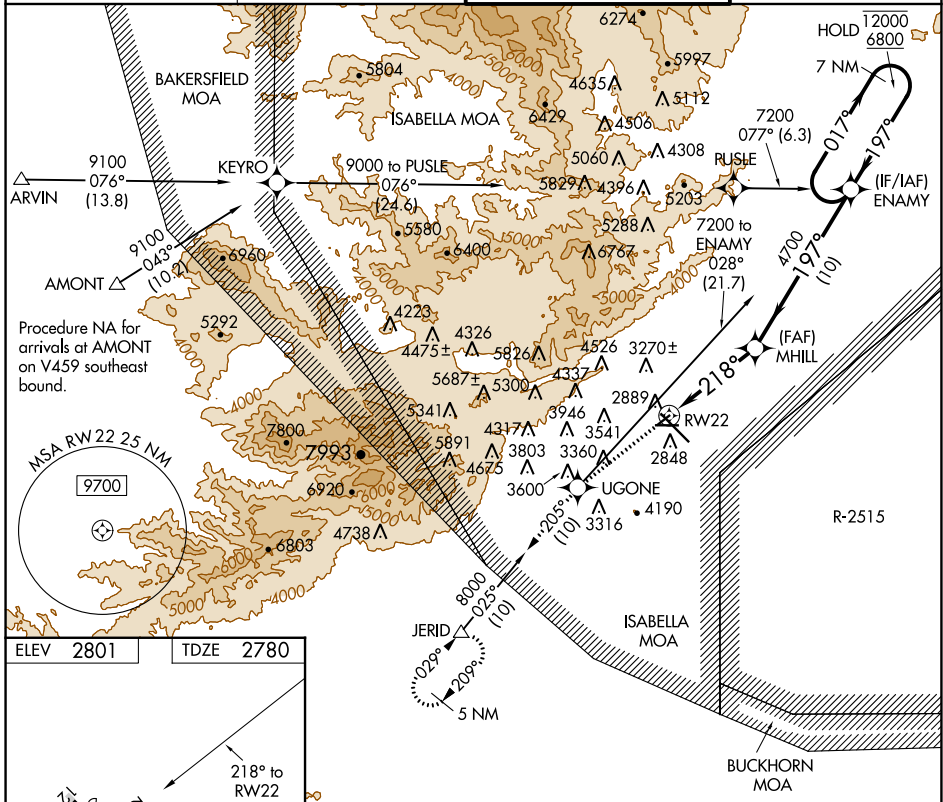

APP CRS	Rwy Idg	4747
218°	TDZE	2780
	Apt Elev	2801

RNAV (GPS) RWY 22

MOJAVE AIR & SPACE PORT/RUTAN FLD (MHV)

RNP APCH.	MISSED APPROACH: Climb to 6000 direct UGONE and on track 205° to JERID and hold.
	Circling NA southeast of runway 4 and south of Rwy 26.

AWOS-3 132.225	JOSHUA APP CON 133.65 348.7	MOJAVE TOWER* 127.6 (CTAF) 288.35	GND CON 123.9
--------------------------	---------------------------------------	---	-------------------------

CATEGORY	A	B	C	D
LNNAV MDA	3200-1	420 (400-1)	3200-1½	420 (400-1½)
<input checked="" type="checkbox"/> CIRCLING	3300-1 499 (500-1)	3480-1 679 (700-1)	4140-3 1339 (1400-3)	4500-3 1699 (1700-3)

SW-3, 28 NOV 2024 to 26 DEC 2024

SW-3, 28 NOV 2024 to 26 DEC 2024