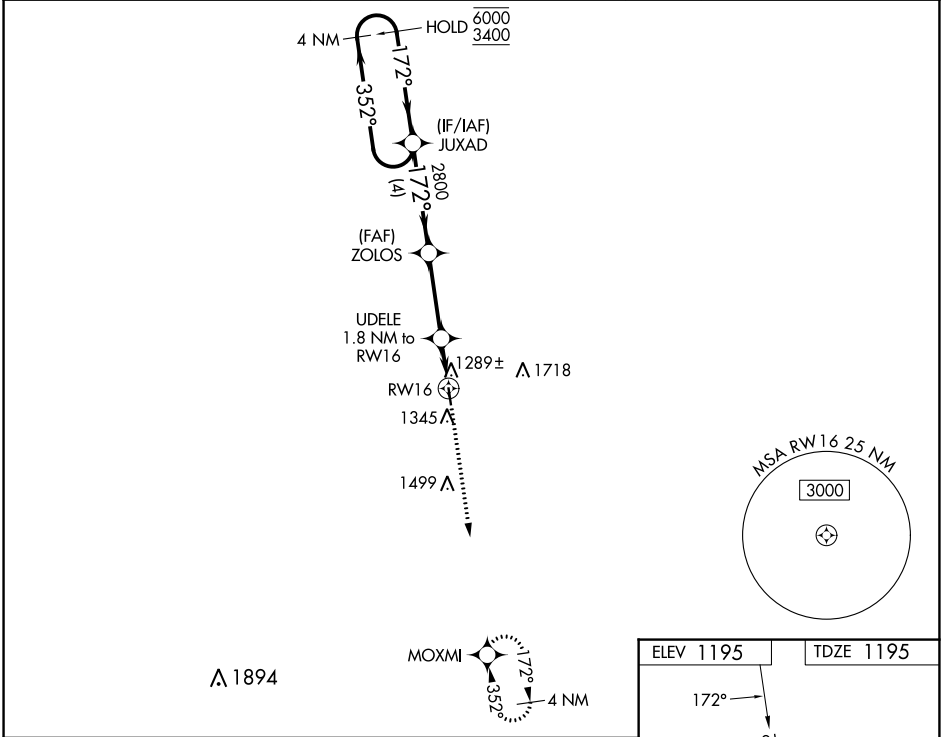

WAAS CH 97329 W16A	APP CRS 172°	Rwy Idg 3500
	TDZE 1195	
	Apt Elev 1195	

RNAV (GPS) RWY 16

HOUSTON MEML (M48)

RNP APCH-GPS.	MISSED APPROACH: Climb to 3100 direct MOXMI and hold.
<p>▼ Baro-VNAV NA. Use Fort Leonard Wood altimeter setting, when not received use West Plains altimeter setting.</p> <p>▲ NA</p>	

TBN ASOS 118.7 229.4	KANSAS CITY CENTER 128.35 284.675	CTAF 122.90
--------------------------------	---	-----------------------

CATEGORY	A	B	C	D
LPV DA	1513-1	318 (400-1)		NA
LNAV/VNAV DA	1513-1	318 (400-1)		NA
LNAV MDA	1620-1	425 (500-1)		NA
CIRCLING	1760-1 565 (600-1)	1880-1 685 (700-1)		NA

NC-3, 28 NOV 2024 to 26 DEC 2024

NC-3, 28 NOV 2024 to 26 DEC 2024