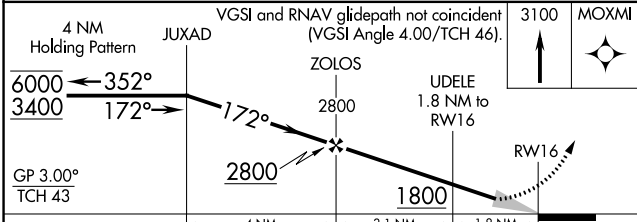

WAAS CH 97329 W16A	APP CRS 172°	Rwy Idg 3500
	TDZE 1195	
	Apt Elev 1195	

RNAV (GPS) RWY 16

HOUSTON MEML (M48)

RNP APCH-GPS.	MISSED APPROACH: Climb to 3100 direct MOXMI and hold.
<p>▼ Baro-VNAV NA. Use Fort Leonard Wood altimeter setting, when not received use West Plains altimeter setting.</p> <p>▲ NA</p>	

TBN ASOS 118.7 229.4	KANSAS CITY CENTER 128.35 284.675	CTAF 122.90
--------------------------------	---	-----------------------

CATEGORY	A	B	C	D
LPV DA	1513-1	318 (400-1)		NA
LNAV/VNAV DA	1513-1	318 (400-1)		NA
LNAV MDA	1620-1	425 (500-1)		NA
CIRCLING	1760-1 565 (600-1)	1880-1 685 (700-1)		NA