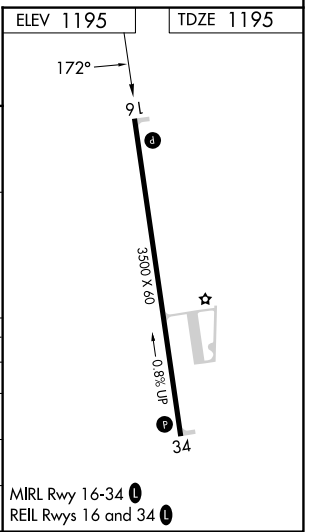

NC-3, 28 NOV 2024 to 26 DEC 2024

NC-3, 28 NOV 2024 to 26 DEC 2024