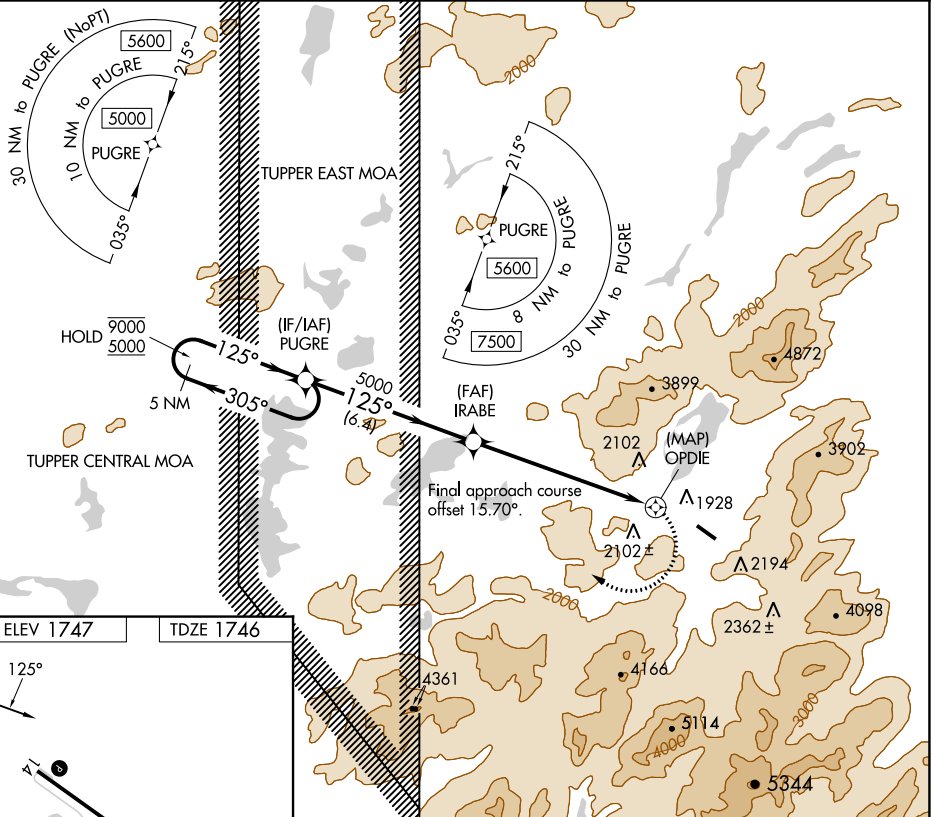

APP CRS 125°
Rwy ldg 4196
TDZE 1746
Apt Elev 1747

RNAV (GPS) RWY 14

LAKE PLACID (LKP)

RNP APCH - GPS.

- ▼ Rwy 14 helicopter visibility reduction below 1 SM NA.
- ▲ NA Use Saranac Lake altimeter setting.
- ☄ -32°C Procedure NA at night.

MISSED APPROACH: Climbing right turn to 5000 direct PUGRE and hold.

SLK ASOS
124.175

BOSTON CENTER
120.35 342.25

UNICOM
122.8 (CTAF) 0

ELEV 1747 TDZE 1746

CATEGORY	A	B	C	D
LNNAV MDA	3080-2	1334 (1400-2)		NA
CIRCLING	3080-2	1333 (1400-2)		NA

MIRL Rwy 14-32 0

NE-2, 28 NOV 2024 to 26 DEC 2024

NE-2, 28 NOV 2024 to 26 DEC 2024