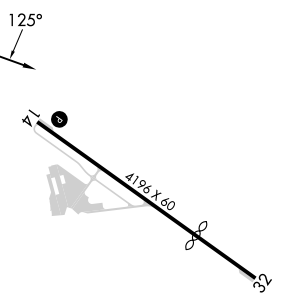

MISSED APPROACH: Climbing right turn to 5000 direct PUGRE and hold.

SLK ASOS
124.175

BOSTON CENTER
120.35 342.25

UNICOM
122.8 (CTAF) 0

ELEV 1747 TDZE 1746

CATEGORY	A	B	C	D
LNNAV MDA	3080-2	1334 (1400-2)		NA
CIRCLING	3080-2	1333 (1400-2)		NA