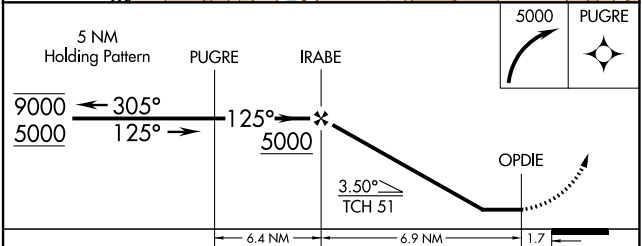

MISSED APPROACH: Climbing right turn to 5000 direct PUGRE and hold.

SLK ASOS
124.175

BOSTON CENTER
120.35 342.25

UNICOM
122.8 (CTAF) 0

ELEV 1747 TDZE 1746

CATEGORY	A	B	C	D
LNNAV MDA	3080-2	1334 (1400-2)		NA
CIRCLING	3080-2	1333 (1400-2)		NA