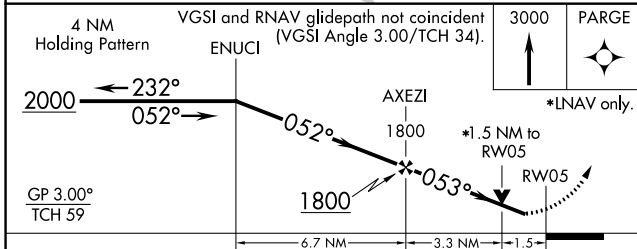

WAAS CH 61121 W05A	APP CRS 053°	Rwy Idg TDZE 215 Apt Elev 215
--	------------------------	---

RNAV (GPS) RWY 5

EARLY COUNTY (BIJ)

RNP APCH - GPS.	MISSED APPROACH: Climb to 3000 direct PARGE and hold.
-----------------	---

AWOS-3PT 118.475	CAIRNS APP CON ★ 125.4 327.125	CTAF 122.9 0
----------------------------	--	------------------------

SE-4, 28 NOV 2024 to 26 DEC 2024

SE-4, 28 NOV 2024 to 26 DEC 2024

ELEV 215	TDZE 215
----------	----------

CATEGORY	A	B	C	D
LPV DA		528-1	313 (400-1)	
LNAV/VNAV DA		580-1	365 (400-1)	
LNAV MDA	740-1	525 (600-1)	740-1½	525 (600-1½)
CIRCLING	740-1	525 (600-1)	860-1¾ 645 (700-1¾)	960-2½ 745 (800-2½)