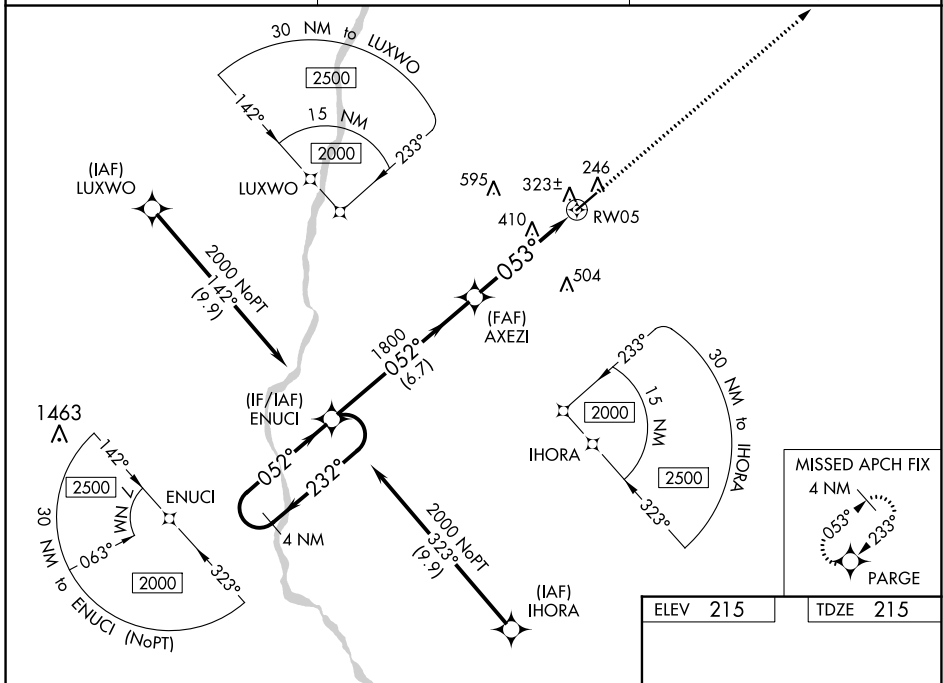

WAAS CH 61121 W05A	APP CRS 053°	Rwy Idg TDZE 215 Apt Elev 215
--	------------------------	---

RNAV (GPS) RWY 5

EARLY COUNTY (BIJ)

RNP APCH - GPS.	MISSED APPROACH: Climb to 3000 direct PARGE and hold.
-----------------	---

AWOS-3PT 118.475	CAIRNS APP CON ★ 125.4 327.125	CTAF 122.9 0
----------------------------	--	------------------------

SE-4, 28 NOV 2024 to 26 DEC 2024

SE-4, 28 NOV 2024 to 26 DEC 2024

ELEV 215	TDZE 215
----------	----------

CATEGORY	A	B	C	D
LPV DA		528-1	313 (400-1)	
LNAV/VNAV DA		580-1	365 (400-1)	
LNAV MDA	740-1	525 (600-1)	740-1½	525 (600-1½)
CIRCLING	740-1	525 (600-1)	860-1¾ 645 (700-1¾)	960-2½ 745 (800-2½)