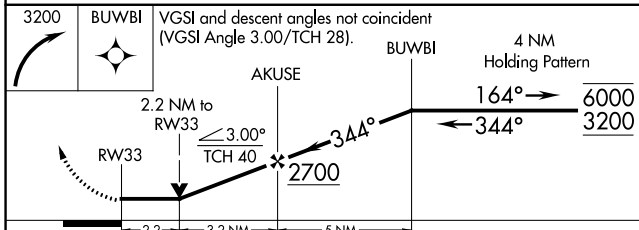

APP CRS 344°	Rwy Idg TDZE Apt Elev	3400 953 953

RNAV (GPS) RWY 33

WALHALLA MUNI (96D)

RNP APCH-GPS.	MISSED APPROACH: Climbing right turn to 3200 direct BUWBI and hold.

AWOS-3PT 118.175	MINNEAPOLIS CENTER 132.15 269.6	CTAF 122.9

CATEGORY	A	B	C	D
LNVA MDA	1680-1	727 (800-1)	NA	
CIRCLING	1680-1 727 (800-1)	1960-1½ 1007 (1100-1½)	NA	

NC-1, 28 NOV 2024 to 26 DEC 2024

NC-1, 28 NOV 2024 to 26 DEC 2024