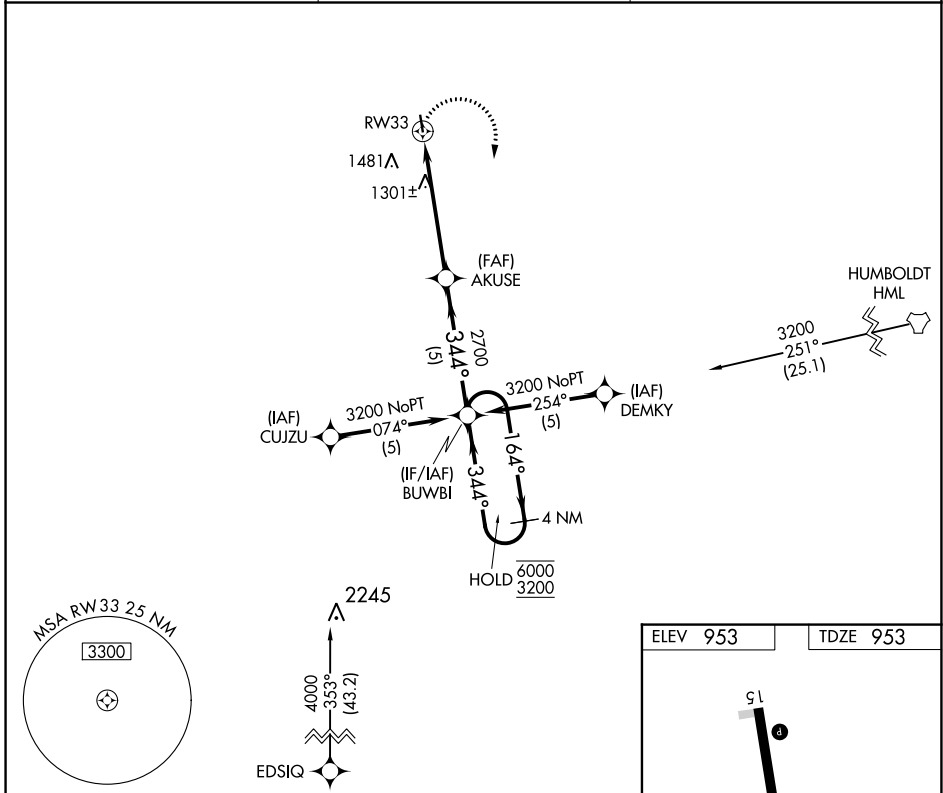

APP CRS 344°	Rwy Idg TDZE Apt Elev	3400 953 953
------------------------	-----------------------------	---

RNAV (GPS) RWY 33

WALHALLA MUNI (96D)

RNP APCH-GPS.	MISSED APPROACH: Climbing right turn to 3200 direct BUWBI and hold.
---------------	---

AWOS-3PT 118.175	MINNEAPOLIS CENTER 132.15 269.6	CTAF 122.9
----------------------------	---	----------------------

CATEGORY	A	B	C	D
LNVA MDA	1680-1	727 (800-1)	NA	
CIRCLING	1680-1 727 (800-1)	1960-1½ 1007 (1100-1½)	NA	

NC-1, 28 NOV 2024 to 26 DEC 2024

NC-1, 28 NOV 2024 to 26 DEC 2024